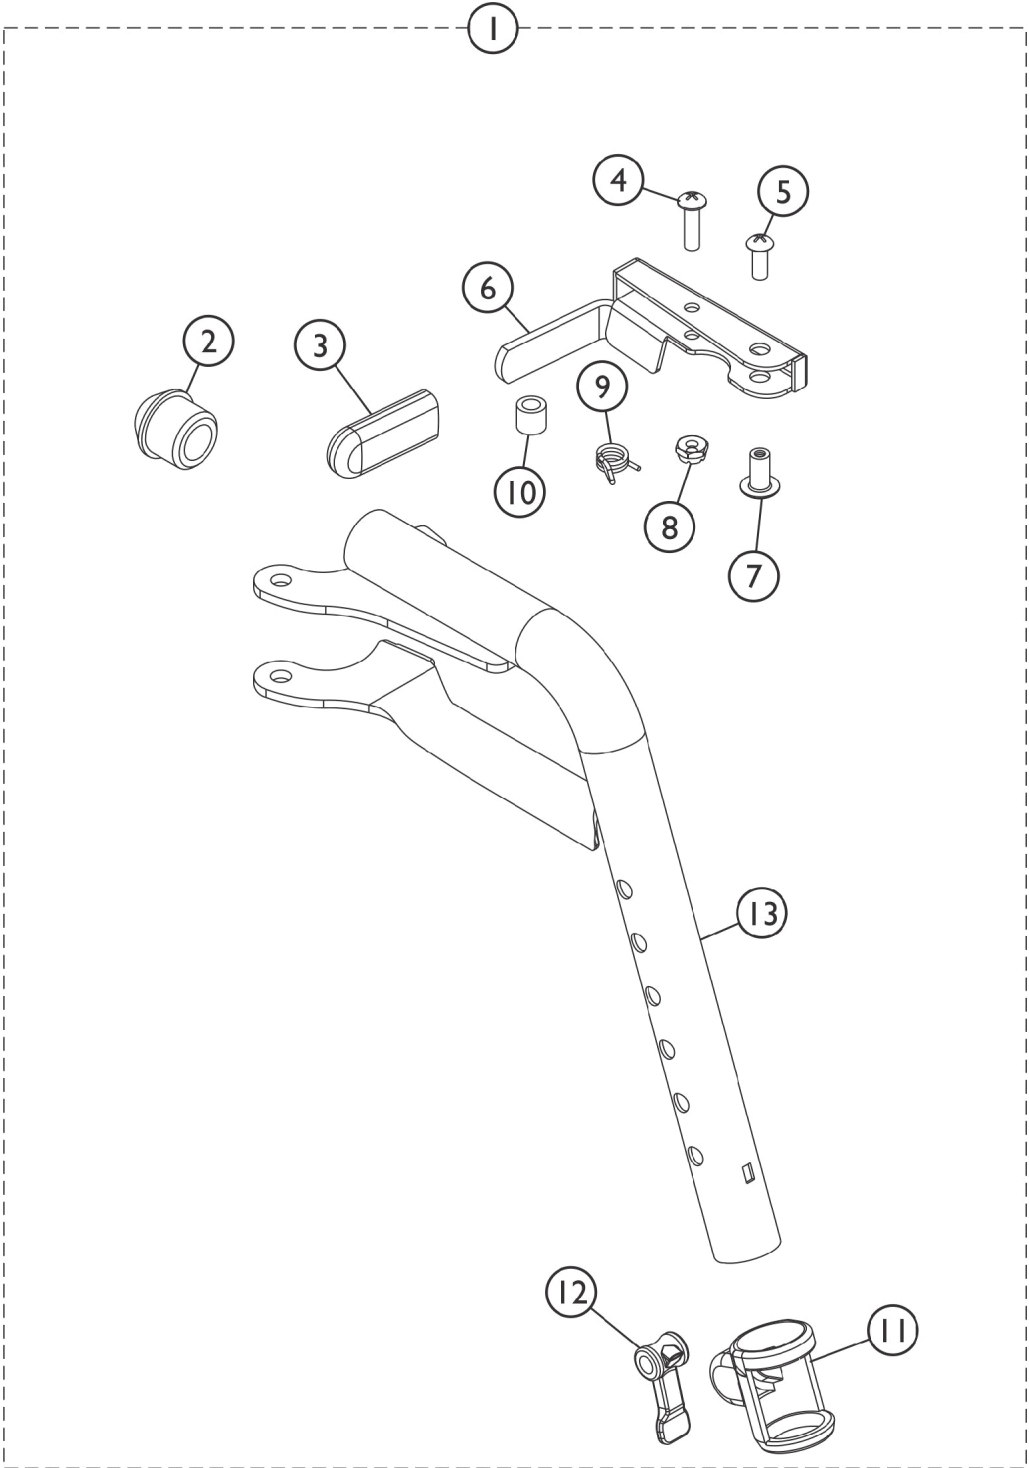

Front Riggings - Footrest Support Assembly GT93H Series

SSM_038A

Front Riggings - Footrest Support Assembly GT93H Series

Item Number	Note	Part Number	Description	Quantity Per	
				Package	Assembly
1	A,B	1192525	Footrest Support Assembly, Hemi, Black - Right	1	1
1	A,B	1192526	Footrest Support Assembly, Hemi, Black - Left	1	1
2		1020719	Anti-Rattle, Black	1	1
3		1006490	Tip, Plastic, Black	1	1
4		1025716	Screw, Phillips Pan Head (#10-32 x 11/16")	1	1
5		1026114	Screw, Phillips Pan Head (#10-32 x 1/2")	1	1
6		1110178	Handle, Release, Black - Right	1	1
6		1110178	Handle, Release, Black - Right	1	1
7		1028846	NLA - Rivnut (#10-32)	1	1
8		1025735	Locknut (#10-32)	1	1
10		47565X057	Bushing (7/32 x 3/8 x 11/32")	1	1
11		1048085	Housing, Cam	1	1
12		1048086	Lever, Cam, Black	1	1

NOTE: A - Includes Items 2 thru 13. Item #9 is not available, order item #1 as a replacement.
B - NOTE: Footrest Support Tube item #13 is not available, order item #1 as a replacement.