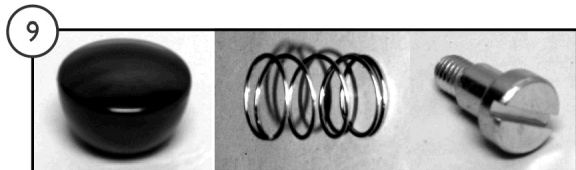

Bed Rails - BC2380/76

SICC_115A

Bed Rails - BC2380/76

Item Number	Note	Part Number	Description	Quantity Per	
				Package	Assembly
1		RAILSASSTAEP R	Assist Rails (Pair), "U" Bracket Style	1	1
2		RAILSASSTAEL T-NLA	NLA - Assist Rail - Left Side	1	1
3		RAILSASSTAER T-NLA	NLA - Assist Rail - Right Side	1	1
4		KITASSISTR1	Kit, Assist Rail Mounting Hardware	1	1
5		RLBRACKASSIS T-NLA	NLA - U Bracket, Three Position - Left Only	1	1
6		RRBRACKASSI ST-NLA	NLA - U Bracket, Three Position - Right Only	1	1
7		RLBRACKASTR UP-NLA	NLA - U Bracket, No Guard - Left Hand Only	1	1
8		RRBRACKASTR UP-NLA	NLA - U Bracket, No Guard - Right Hand Only	1	1
9		1189259	Kit, Knob - Latch	1	1
			Screw, Shoulder Slotted Head (1/2 x 1/2", 3/8-16)	1	1
			Spring, Compression (3/4 x 1 x 3/64")	1	1
			Knob, LATCH-0002 (3/8-16 x 1-3/8")	1	1
10		1186856	Spring, Compression (3/4 x 1 x 3/64")	1	2
11		1165068	Package, End Plug	10	1