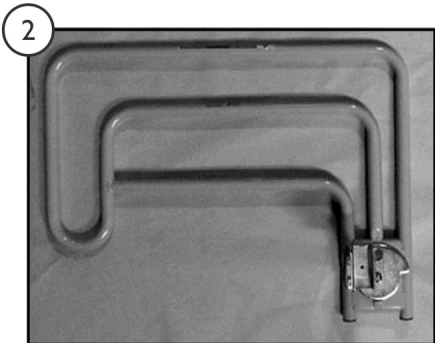

Bed Rails - BC2380/76

SICC_115A

Bed Rails - BC2380/76

Item Number	Note	Part Number	Description	Quantity Per	
				Package	Assembly
1		RAILSASSTAEP R	Assist Rails (Pair), "U" Bracket Style	1	1
2		RAILSASSTAEL T-NLA	NLA - Assist Rail - Left Side	1	1
3		RAILSASSTAER T-NLA	NLA - Assist Rail - Right Side	1	1
4		KITASSISTR1	Kit, Assist Rail Mounting Hardware	1	1
5		RLBRACKASSIS T-NLA	NLA - U Bracket, Three Position - Left Only	1	1
6		RRBRACKASSI ST-NLA	NLA - U Bracket, Three Position - Right Only	1	1
7		RLBRACKASTR UP-NLA	NLA - U Bracket, No Guard - Left Hand Only	1	1
8		RRBRACKASTR UP-NLA	NLA - U Bracket, No Guard - Right Hand Only	1	1
9		1189259	Kit, Knob - Latch	1	1
			Screw, Shoulder Slotted Head (1/2 x 1/2", 3/8-16)	1	1
			Spring, Compression (3/4 x 1 x 3/64")	1	1
			Knob, LATCH-0002 (3/8-16 x 1-3/8")	1	1
10		1186856	Spring, Compression (3/4 x 1 x 3/64")	1	2
11		1165068	Package, End Plug	10	1