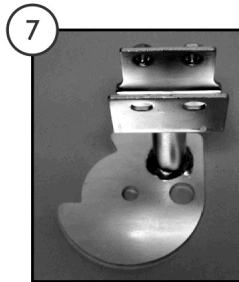

Bed Rails - BC2380/76

SICC_115A

Bed Rails - BC2380/76

Item Number	Note	Part Number	Description	Quantity Per	
				Package	Assembly
1		RAILSASSTAEP R	Assist Rails (Pair), "U" Bracket Style	1	1
2		RAILSASSTAEL T-NLA	NLA - Assist Rail - Left Side	1	1
3		RAILSASSTAER T-NLA	NLA - Assist Rail - Right Side	1	1
4		KITASSISTR1	Kit, Assist Rail Mounting Hardware	1	1
5		RLBRACKASSIS T-NLA	NLA - U Bracket, Three Position - Left Only	1	1
6		RRBRACKASSI ST-NLA	NLA - U Bracket, Three Position - Right Only	1	1
7		RLBRACKASTR UP-NLA	NLA - U Bracket, No Guard - Left Hand Only	1	1
8		RRBRACKASTR UP-NLA	NLA - U Bracket, No Guard - Right Hand Only	1	1
9		1189259	Kit, Knob - Latch	1	1
			Screw, Shoulder Slotted Head (1/2 x 1/2", 3/8-16)	1	1
			Spring, Compression (3/4 x 1 x 3/64")	1	1
			Knob, LATCH-0002 (3/8-16 x 1-3/8")	1	1
10		1186856	Spring, Compression (3/4 x 1 x 3/64")	1	2
11		1165068	Package, End Plug	10	1