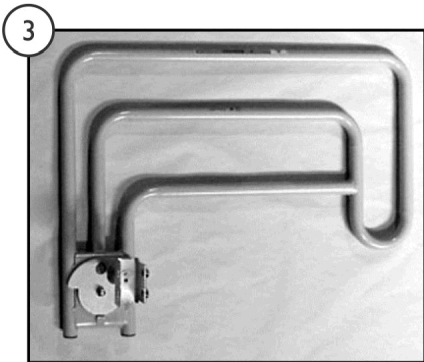

Bed Rails - BC2380/76

SICC_115A

Bed Rails - BC2380/76

Item Number	Note	Part Number	Description	Quantity Per	
				Package	Assembly
1		RAILSASSTAEP R	Assist Rails (Pair), "U" Bracket Style	1	1
2		RAILSASSTAEL T-NLA	NLA - Assist Rail - Left Side	1	1
3		RAILSASSTAER T-NLA	NLA - Assist Rail - Right Side	1	1
4		KITASSISTR1	Kit, Assist Rail Mounting Hardware	1	1
5		RLBRACKASSIS T-NLA	NLA - U Bracket, Three Position - Left Only	1	1
6		RRBRACKASSI ST-NLA	NLA - U Bracket, Three Position - Right Only	1	1
7		RLBRACKASTR UP-NLA	NLA - U Bracket, No Guard - Left Hand Only	1	1
8		RRBRACKASTR UP-NLA	NLA - U Bracket, No Guard - Right Hand Only	1	1
9		1189259	Kit, Knob - Latch	1	1
			Screw, Shoulder Slotted Head (1/2 x 1/2", 3/8-16)	1	1
			Spring, Compression (3/4 x 1 x 3/64")	1	1
			Knob, LATCH-0002 (3/8-16 x 1-3/8")	1	1
10		1186856	Spring, Compression (3/4 x 1 x 3/64")	1	2
11		1165068	Package, End Plug	10	1