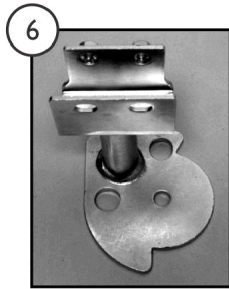

Bed Rails - BC2380/76

SICC_115A

Bed Rails - BC2380/76

Item Number	Note	Part Number	Description	Quantity Per	
				Package	Assembly
1		RAILSASSTAEP R	Assist Rails (Pair), "U" Bracket Style	1	1
2		RAILSASSTAEL T-NLA	NLA - Assist Rail - Left Side	1	1
3		RAILSASSTAER T-NLA	NLA - Assist Rail - Right Side	1	1
4		KITASSISTR1	Kit, Assist Rail Mounting Hardware	1	1
5		RLBRACKASSIS T-NLA	NLA - U Bracket, Three Position - Left Only	1	1
6		RRBRACKASSI ST-NLA	NLA - U Bracket, Three Position - Right Only	1	1
7		RLBRACKASTR UP-NLA	NLA - U Bracket, No Guard - Left Hand Only	1	1
8		RRBRACKASTR UP-NLA	NLA - U Bracket, No Guard - Right Hand Only	1	1
9		1189259	Kit, Knob - Latch	1	1
			Screw, Shoulder Slotted Head (1/2 x 1/2", 3/8-16)	1	1
			Spring, Compression (3/4 x 1 x 3/64")	1	1
			Knob, LATCH-0002 (3/8-16 x 1-3/8")	1	1
10		1186856	Spring, Compression (3/4 x 1 x 3/64")	1	2
11		1165068	Package, End Plug	10	1