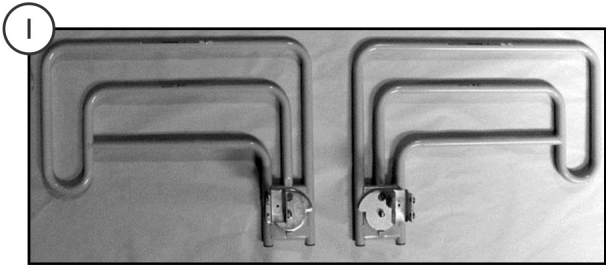

Bed Rails - BC2380/76

SICC_115A

Bed Rails - BC2380/76

Item Number	Note	Part Number	Description	Quantity Per	
				Package	Assembly
1		RAILSASSTAEP R	Assist Rails (Pair), "U" Bracket Style	1	1
2		RAILSASSTAEL T-NLA	NLA - Assist Rail - Left Side	1	1
3		RAILSASSTAER T-NLA	NLA - Assist Rail - Right Side	1	1
4		KITASSISTR1	Kit, Assist Rail Mounting Hardware	1	1
5		RLBRACKASSIS T-NLA	NLA - U Bracket, Three Position - Left Only	1	1
6		RRBRACKASSI ST-NLA	NLA - U Bracket, Three Position - Right Only	1	1
7		RLBRACKASTR UP-NLA	NLA - U Bracket, No Guard - Left Hand Only	1	1
8		RRBRACKASTR UP-NLA	NLA - U Bracket, No Guard - Right Hand Only	1	1
9		1189259	Kit, Knob - Latch	1	1
			Screw, Shoulder Slotted Head (1/2 x 1/2", 3/8-16)	1	1
			Spring, Compression (3/4 x 1 x 3/64")	1	1
			Knob, LATCH-0002 (3/8-16 x 1-3/8")	1	1
10		1186856	Spring, Compression (3/4 x 1 x 3/64")	1	2
11		1165068	Package, End Plug	10	1