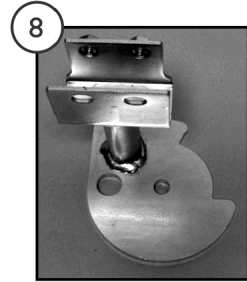

Bed Rails - BC2380/76

SICC_115A

Bed Rails - BC2380/76

Item Number	Note	Part Number	Description	Quantity Per	
				Package	Assembly
1		RAILSASSTAEP R	Assist Rails (Pair), "U" Bracket Style	1	1
2		RAILSASSTAEL T-NLA	NLA - Assist Rail - Left Side	1	1
3		RAILSASSTAER T-NLA	NLA - Assist Rail - Right Side	1	1
4		KITASSISTR1	Kit, Assist Rail Mounting Hardware	1	1
5		RLBRACKASSIS T-NLA	NLA - U Bracket, Three Position - Left Only	1	1
6		RRBRACKASSI ST-NLA	NLA - U Bracket, Three Position - Right Only	1	1
7		RLBRACKASTR UP-NLA	NLA - U Bracket, No Guard - Left Hand Only	1	1
8		RRBRACKASTR UP-NLA	NLA - U Bracket, No Guard - Right Hand Only	1	1
9		1189259	Kit, Knob - Latch	1	1
			Screw, Shoulder Slotted Head (1/2 x 1/2", 3/8-16)	1	1
			Spring, Compression (3/4 x 1 x 3/64")	1	1
			Knob, LATCH-0002 (3/8-16 x 1-3/8")	1	1
10		1186856	Spring, Compression (3/4 x 1 x 3/64")	1	2
11		1165068	Package, End Plug	10	1