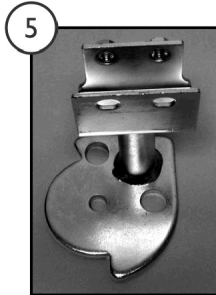

Bed Rails - BC2380/76

SICC_115A

Bed Rails - BC2380/76

Item Number	Note	Part Number	Description	Quantity Per	
				Package	Assembly
1		RAILSASSTAEP R	Assist Rails (Pair), "U" Bracket Style	1	1
2		RAILSASSTAEL T-NLA	NLA - Assist Rail - Left Side	1	1
3		RAILSASSTAER T-NLA	NLA - Assist Rail - Right Side	1	1
4		KITASSISTR1	Kit, Assist Rail Mounting Hardware	1	1
5		RLBRACKASSIS T-NLA	NLA - U Bracket, Three Position - Left Only	1	1
6		RRBRACKASSI ST-NLA	NLA - U Bracket, Three Position - Right Only	1	1
7		RLBRACKASTR UP-NLA	NLA - U Bracket, No Guard - Left Hand Only	1	1
8		RRBRACKASTR UP-NLA	NLA - U Bracket, No Guard - Right Hand Only	1	1
9		1189259	Kit, Knob - Latch	1	1
			Screw, Shoulder Slotted Head (1/2 x 1/2", 3/8-16)	1	1
			Spring, Compression (3/4 x 1 x 3/64")	1	1
			Knob, LATCH-0002 (3/8-16 x 1-3/8")	1	1
10		1186856	Spring, Compression (3/4 x 1 x 3/64")	1	2
11		1165068	Package, End Plug	10	1