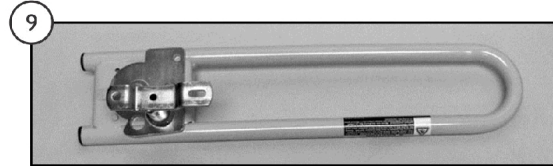

Bed Rails - BC1180/76

SICC_114A

Bed Rails - BC1180/76

Item Number	Note	Part Number	Description	Quantity Per	
				Package	Assembly
1		IHECRLAS	Assist Rails (Pair)	1	1
2		RAILSAELT-NLA	NLA - Assist Rail Assembly - Left Side	1	1
3		RAILSAERT-NL A	NLA - Assist Rail Assembly - Right Side	1	1
4		RLBRACKAEP- NLA	NLA - Bracket, Mounting, Assist Rail - Left Side	1	1
5		RRBRACKAEP- NLA	NLA - Bracket, Mounting, Assist Rail - Right Side	1	1
6		RLBRACKASTR P-NLA	NLA - Punched Bracket, No Guard - Left Hand	1	1
7		RRBRACKASTR P-NLA	NLA - Punched Bracket, No Guard - Right Hand	1	1
8		IHECBAAS	Set of Assist Bars	1	1
9		RAILABLT-NLA	NLA - Assist Bar - Left Side	1	1
10		RAILABRT-NLA	NLA - Assist Bar - Right Side	1	1
11		KITASSISTR1	Kit, Assist Rail Mounting Hardware	1	1
12		1189259	Kit, Knob - Latch	1	1
			Screw, Shoulder Slotted Head (1/2 x 1/2", 3/8-16)	1	1
			Spring, Compression (3/4 x 1 x 3/64")	1	1
			Knob, LATCH-0002 (3/8-16 x 1-3/8")	1	1
13		1186856	Spring, Compression (3/4 x 1 x 3/64")	1	2
14		1165068	Package, End Plug	10	1