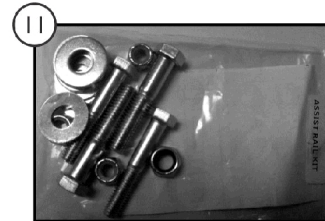

Bed Rails - BC1180/76

SICC_114A

Bed Rails - BC1180/76

Item Number	Note	Part Number	Description	Quantity Per	
				Package	Assembly
1		IHECRLAS	Assist Rails (Pair)	1	1
2		RAILSAELT-NLA	NLA - Assist Rail Assembly - Left Side	1	1
3		RAILSAERT-NL A	NLA - Assist Rail Assembly - Right Side	1	1
4		RLBRACKAEP- NLA	NLA - Bracket, Mounting, Assist Rail - Left Side	1	1
5		RRBRACKAEP- NLA	NLA - Bracket, Mounting, Assist Rail - Right Side	1	1
6		RLBRACKASTR P-NLA	NLA - Punched Bracket, No Guard - Left Hand	1	1
7		RRBRACKASTR P-NLA	NLA - Punched Bracket, No Guard - Right Hand	1	1
8		IHECBAAS	Set of Assist Bars	1	1
9		RAILABLT-NLA	NLA - Assist Bar - Left Side	1	1
10		RAILABRT-NLA	NLA - Assist Bar - Right Side	1	1
11		KITASSISTR1	Kit, Assist Rail Mounting Hardware	1	1
12		1189259	Kit, Knob - Latch	1	1
			Screw, Shoulder Slotted Head (1/2 x 1/2", 3/8-16)	1	1
			Spring, Compression (3/4 x 1 x 3/64")	1	1
			Knob, LATCH-0002 (3/8-16 x 1-3/8")	1	1
13		1186856	Spring, Compression (3/4 x 1 x 3/64")	1	2
14		1165068	Package, End Plug	10	1