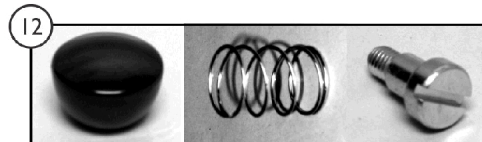

Bed Rails - BC1180/76

SICC_114A

Bed Rails - BC1180/76

Item Number	Note	Part Number	Description	Quantity Per	
				Package	Assembly
1		IHECRLAS	Assist Rails (Pair)	1	1
2		RAILSAELT-NLA	NLA - Assist Rail Assembly - Left Side	1	1
3		RAILSAERT-NL A	NLA - Assist Rail Assembly - Right Side	1	1
4		RLBRACKAEP- NLA	NLA - Bracket, Mounting, Assist Rail - Left Side	1	1
5		RRBRACKAEP- NLA	NLA - Bracket, Mounting, Assist Rail - Right Side	1	1
6		RLBRACKASTR P-NLA	NLA - Punched Bracket, No Guard - Left Hand	1	1
7		RRBRACKASTR P-NLA	NLA - Punched Bracket, No Guard - Right Hand	1	1
8		IHECBAAS	Set of Assist Bars	1	1
9		RAILABLT-NLA	NLA - Assist Bar - Left Side	1	1
10		RAILABRT-NLA	NLA - Assist Bar - Right Side	1	1
11		KITASSISTR1	Kit, Assist Rail Mounting Hardware	1	1
12		1189259	Kit, Knob - Latch	1	1
			Screw, Shoulder Slotted Head (1/2 x 1/2", 3/8-16)	1	1
			Spring, Compression (3/4 x 1 x 3/64")	1	1
			Knob, LATCH-0002 (3/8-16 x 1-3/8")	1	1
13		1186856	Spring, Compression (3/4 x 1 x 3/64")	1	2
14		1165068	Package, End Plug	10	1