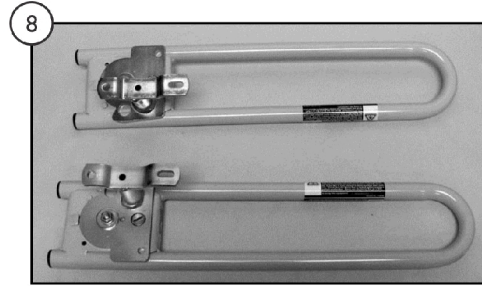

Bed Rails - BC1180/76

SICC_114A

Bed Rails - BC1180/76

Item Number	Note	Part Number	Description	Quantity Per	
				Package	Assembly
1		IHECRLAS	Assist Rails (Pair)	1	1
2		RAILSAELT-NLA	NLA - Assist Rail Assembly - Left Side	1	1
3		RAILSAERT-NL A	NLA - Assist Rail Assembly - Right Side	1	1
4		RLBRACKAEP- NLA	NLA - Bracket, Mounting, Assist Rail - Left Side	1	1
5		RRBRACKAEP- NLA	NLA - Bracket, Mounting, Assist Rail - Right Side	1	1
6		RLBRACKASTR P-NLA	NLA - Punched Bracket, No Guard - Left Hand	1	1
7		RRBRACKASTR P-NLA	NLA - Punched Bracket, No Guard - Right Hand	1	1
8		IHECBAAS	Set of Assist Bars	1	1
9		RAILABLT-NLA	NLA - Assist Bar - Left Side	1	1
10		RAILABRT-NLA	NLA - Assist Bar - Right Side	1	1
11		KITASSISTR1	Kit, Assist Rail Mounting Hardware	1	1
12		1189259	Kit, Knob - Latch	1	1
			Screw, Shoulder Slotted Head (1/2 x 1/2", 3/8-16)	1	1
			Spring, Compression (3/4 x 1 x 3/64")	1	1
			Knob, LATCH-0002 (3/8-16 x 1-3/8")	1	1
13		1186856	Spring, Compression (3/4 x 1 x 3/64")	1	2
14		1165068	Package, End Plug	10	1