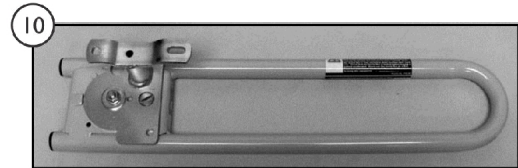

Bed Rails - BC1180/76

SICC_114A

Bed Rails - BC1180/76

Item Number	Note	Part Number	Description	Quantity Per	
				Package	Assembly
1		IHECRLAS	Assist Rails (Pair)	1	1
2		RAILSAELT-NLA	NLA - Assist Rail Assembly - Left Side	1	1
3		RAILSAERT-NL A	NLA - Assist Rail Assembly - Right Side	1	1
4		RLBRACKAEP- NLA	NLA - Bracket, Mounting, Assist Rail - Left Side	1	1
5		RRBRACKAEP- NLA	NLA - Bracket, Mounting, Assist Rail - Right Side	1	1
6		RLBRACKASTR P-NLA	NLA - Punched Bracket, No Guard - Left Hand	1	1
7		RRBRACKASTR P-NLA	NLA - Punched Bracket, No Guard - Right Hand	1	1
8		IHECBAAS	Set of Assist Bars	1	1
9		RAILABLT-NLA	NLA - Assist Bar - Left Side	1	1
10		RAILABRT-NLA	NLA - Assist Bar - Right Side	1	1
11		KITASSISTR1	Kit, Assist Rail Mounting Hardware	1	1
12		1189259	Kit, Knob - Latch	1	1
			Screw, Shoulder Slotted Head (1/2 x 1/2", 3/8-16)	1	1
			Spring, Compression (3/4 x 1 x 3/64")	1	1
			Knob, LATCH-0002 (3/8-16 x 1-3/8")	1	1
13		1186856	Spring, Compression (3/4 x 1 x 3/64")	1	2
14		1165068	Package, End Plug	10	1