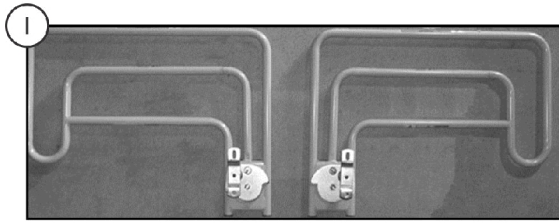

Bed Rails - BC1180/76

SICC_114A

Bed Rails - BC1180/76

Item Number	Note	Part Number	Description	Quantity Per	
				Package	Assembly
1		IHECRLAS	Assist Rails (Pair)	1	1
2		RAILSAELT-NLA	NLA - Assist Rail Assembly - Left Side	1	1
3		RAILSAERT-NL A	NLA - Assist Rail Assembly - Right Side	1	1
4		RLBRACKAEP- NLA	NLA - Bracket, Mounting, Assist Rail - Left Side	1	1
5		RRBRACKAEP- NLA	NLA - Bracket, Mounting, Assist Rail - Right Side	1	1
6		RLBRACKASTR P-NLA	NLA - Punched Bracket, No Guard - Left Hand	1	1
7		RRBRACKASTR P-NLA	NLA - Punched Bracket, No Guard - Right Hand	1	1
8		IHECBAAS	Set of Assist Bars	1	1
9		RAILABLT-NLA	NLA - Assist Bar - Left Side	1	1
10		RAILABRT-NLA	NLA - Assist Bar - Right Side	1	1
11		KITASSISTR1	Kit, Assist Rail Mounting Hardware	1	1
12		1189259	Kit, Knob - Latch	1	1
			Screw, Shoulder Slotted Head (1/2 x 1/2", 3/8-16)	1	1
			Spring, Compression (3/4 x 1 x 3/64")	1	1
			Knob, LATCH-0002 (3/8-16 x 1-3/8")	1	1
13		1186856	Spring, Compression (3/4 x 1 x 3/64")	1	2
14		1165068	Package, End Plug	10	1