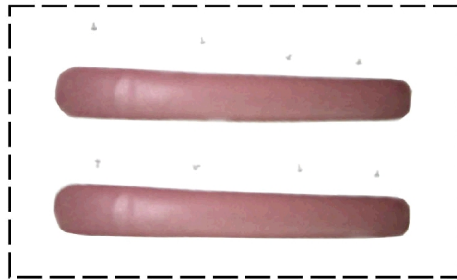

Upholstery Kits - IH6065 Series

Models 6065A, 6065DA, 6065PT & 6065WD

①

②

③

SPT_032A