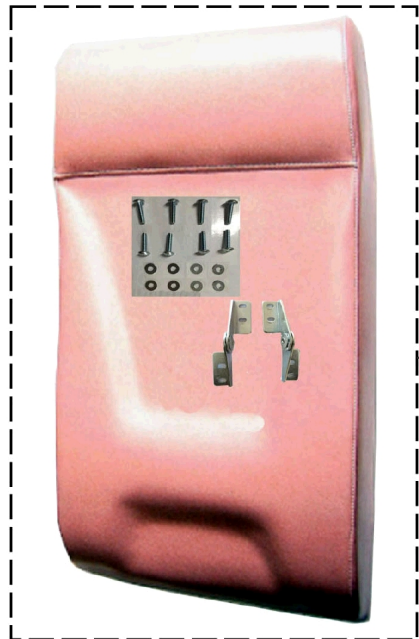

# Upholstery Kits - IH6065 Series

Models 6065A, 6065DA, 6065PT & 6065WD

①

②

③

SPT\_032A

### Models 6065A, 6065DA, 6065PT & 6065WD

Item Number	Note	Part Number	Description	Quantity Per	
				Package	Assembly
1	A	See Chart	Back and Headrest Upholstery Kits	1	1
2	B	See Chart	Arm Rest Upholstery Kits	1	1
3	C	See Chart	Seats with Footrest Pad and Skirt Upholstery Kits	1	1
NOTE: A - Kit includes: Back, Headrest, (8) Hex Head Screws (1/4-20 x 1), (8) Washers (6.5mm) and (2) Angle Brackets. B - Kit includes: (2) Arm Rests and (8) Phillips Head Screws (1/4-20 x 5/8). C - Kit includes: Seat with Foot Rest, Skirt and (8) Phillips Head Screws (1/4-20 x 1).					