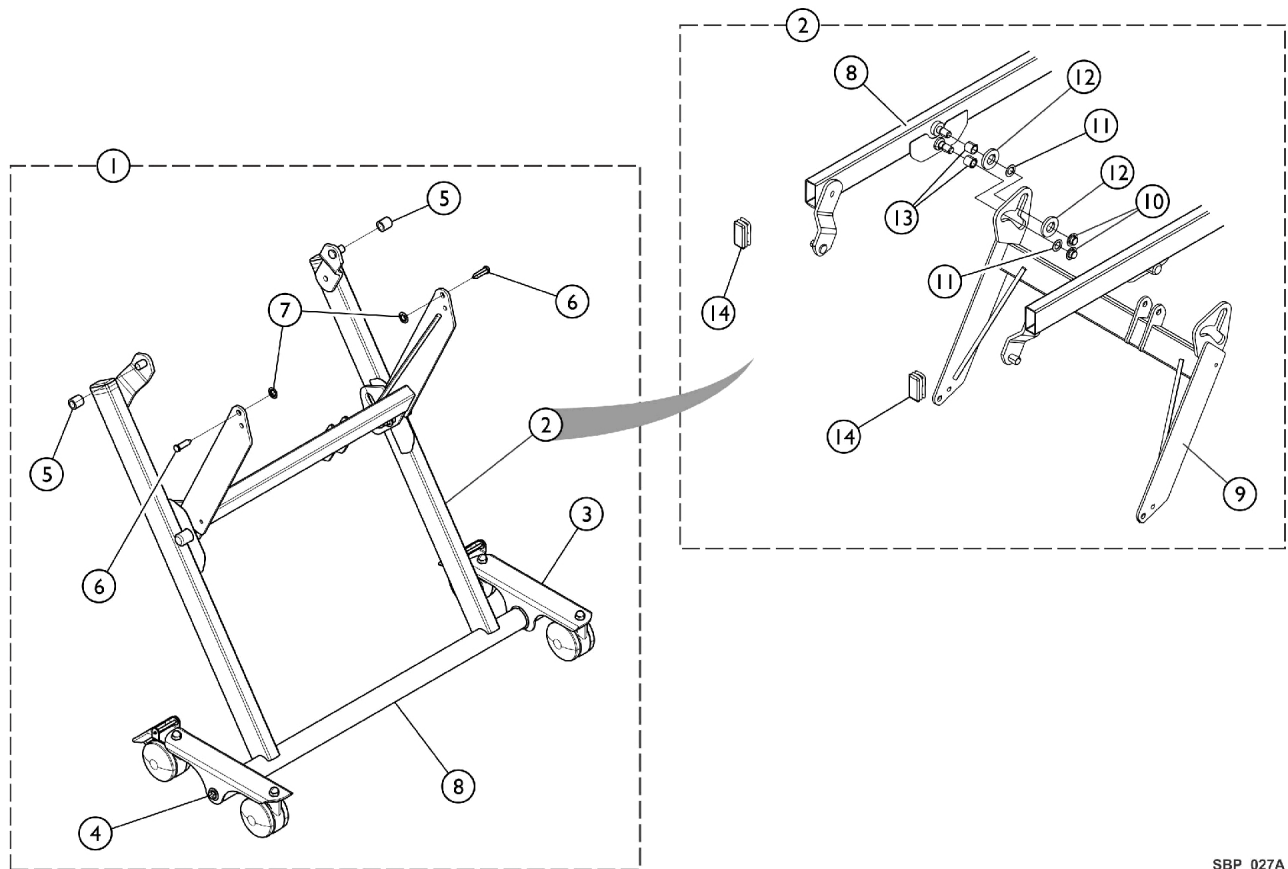

# Leg Link Assembly w/ Casters

SBP\_027A

Item Number	Note	Part Number	Description	Quantity Per	
				Package	Assembly
1	A	1156563	Leg and Link Assembly (w/ Casters)	1	1
2	B	1147534	Leg and Link Assembly	1	1
3		1147608	Dual Caster Steering Assembly - Left (3")	1	1
4		1147607	Dual Caster Steering Assembly - Right (3")	1	1
5		1144984-NLA	NLA - Bushing, Glide - White	1	2
6		1147524-NLA	NLA - Clevis Pin, Leg Link	1	2
7		1147566	Nut, Push (3/8")	1	2
8		1149705-NLA	NLA - Leg, Bed	1	1
9		1149704-NLA	NLA - Link, Stabilizer	1	1
10		1147519-NLA	NLA - Nut, Push	1	4
11		1147612-NLA	NLA - Washer, Flat - Plain	1	4
12		1147541	Washer, Flat - Nylon	1	4
13		1145036-NLA	NLA - Bushing, Cam - Steel	1	4
14		1186878-NLA	NLA - Plug, Universal (1" x 2" - PLG-1-2-14)	1	2

NOTE: A - Includes items 2 - 8.  
B - Includes items 8 - 14.