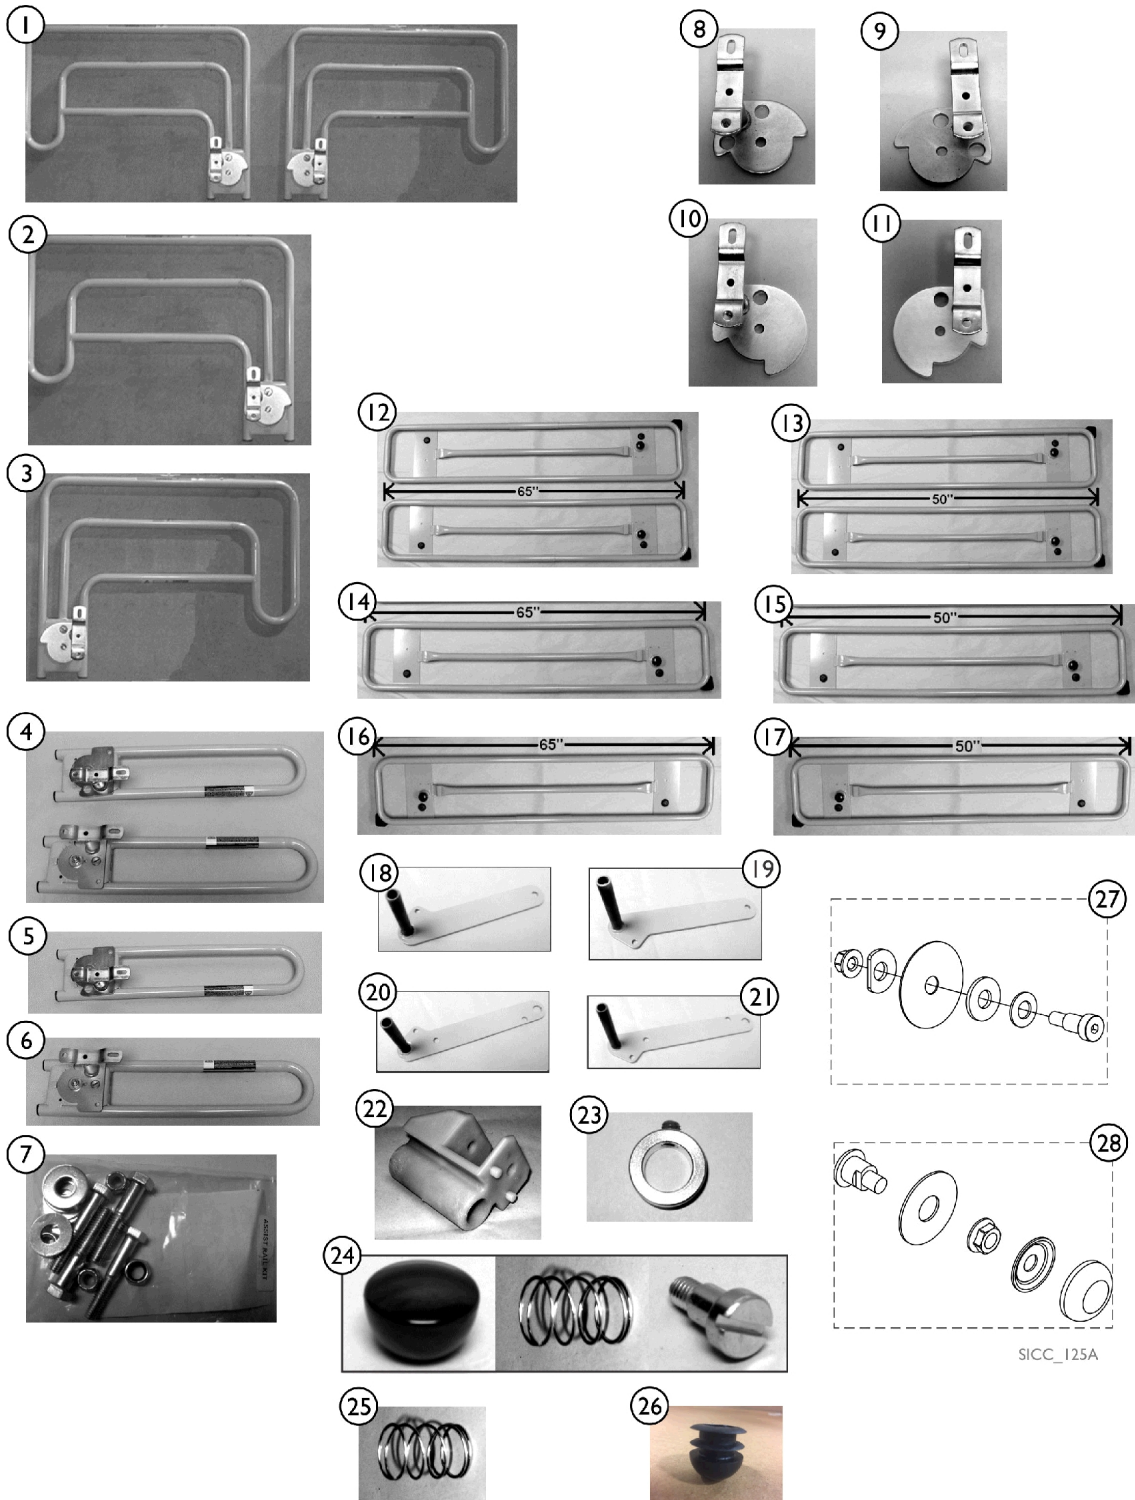

Bed Rails - BP1180/76

Bed Rails - BP1180/76

Item Number	Note	Part Number	Description	Quantity Per	
				Package	Assembly
1		IHECRLAS	Assist Rails (Pair)	2	1
2		RAILSAELT-NLA	NLA - Assist Rail Assembly - Left Side	1	1
3		RAILSAERT-NLA	NLA - Assist Rail Assembly - Right Side	1	1
4		IHECBAAS	Set of Assist Bars	2	1
5		RAILABLT-NLA	NLA - Assist Bar - Left Side	1	1
6		RAILABRT-NLA	NLA - Assist Bar - Right Side	1	1
7		KITASSISTR1	Kit, Assist Rail Mounting Hardware	1	1
8		RLBRACKAEP-NLA	NLA - Bracket, Mounting, Assist Rail - Left Side	1	1
9		RRBRACKAEP-NLA	NLA - Bracket, Mounting, Assist Rail - Right Side	1	1
10		RLBRACKASTR-P-NLA	NLA - Punched Bracket, No Guard - Left Hand	1	1
11		RRBRACKASTR-P-NLA	NLA - Punched Bracket, No Guard - Right Hand	1	1
12		IHARRLFUL-NLA	NLA - Full Rails (Set)	1	1
13		IHARRLPAR-NLA	NLA - Partial Rails (Set)	1	1
14		RAILS0080FLNT-NLA	NLA - Full Rail - Left Hand	1	1
15		RAILS0080PLNT-NLA	NLA - Partial Rail - Left Hand	1	1
16		RAILS0080FRN-T-NLA	NLA - Full Rail - Right Hand	1	1
17		RAILS0080PRN-T-NLA	NLA - Partial Rail - Right Hand	1	1
18		SRA001LA-NLA	NLA - Short Rail Arm - Left	1	1
19		SRA001RA-NLA	NLA - Short Rail Arm - Right	1	1
20		LRA001LA-NLA	NLA - Long Rail Arm - Left	1	1
21		LRA001RA-NLA	NLA - Long Rail Arm - Right	1	1
22		RAILBRACKNT-NLA	NLA - Rail Bracket	1	1
23		COL34R-NLA	NLA - Locking Set Collar	1	1
24		1189259	Kit, Knob - Latch	1	1
			Knob, LATCH-0002 (3/8-16 x 1-3/8")	1	1
			Spring, Compression (3/4 x 1 x 3/64")	1	1
			Screw, Shoulder Slotted Head (1/2 x 1/2", 3/8-16)	1	1
25		1186856	Spring, Compression (3/4 x 1 x 3/64")	1	2
26		1165068	Package, End Plug	10	1
27		1189260	Kit, Assist Rail Mounting	1	1
			Bolt, Shoulder (3/8-16 x 3/4")	1	1
			Washer, Belleville (33/64 x 1-1/64 x 3/32")	1	1
			Washer, Flat Edge (17-32 x 1-1/4 x 1/8")	1	1
			Washer, Nylon (33/64 x 2-1/2 x 3/64")	1	1
			Locknut (3/8-16)	1	1
			Washer, Plain (17/32 x 1-1/4 x 1/8")	1	1
28		1189261	Kit, Rail Mounting Hardware	1	1