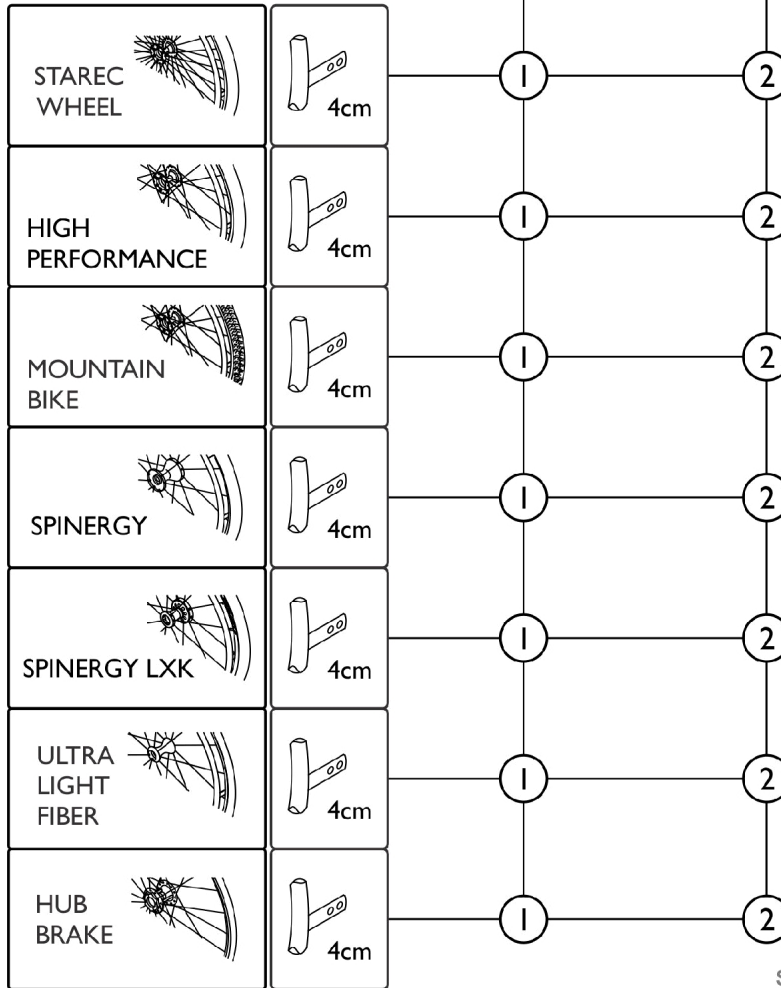

Rear Wheels - Handrims - Carbolife

CARBOLIFE HANDRIM

SCM 428A

Item Number	Note	Part Number	Description	Quantity Per	
				Package	Assembly
1		SP1638081	Handrim, Carbolife, Curve (24")	1	2
2		SP1638080	Handrim, Carbolife, Gekko (24")	1	2