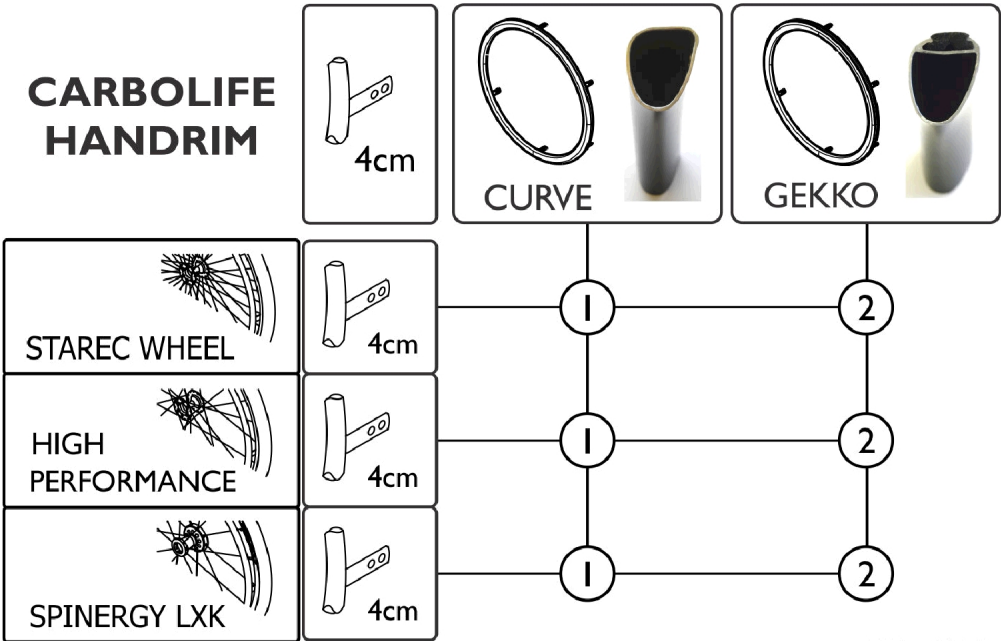

Rear Wheels - Handrims - Carbolife

SCM_426A

Item Number	Note	Part Number	Description	Quantity Per	
				Package	Assembly
1		SP1638081	Handrim, Carbolife, Curve (24")	1	2
2		SP1638080	Handrim, Carbolife, Gekko (24")	1	2