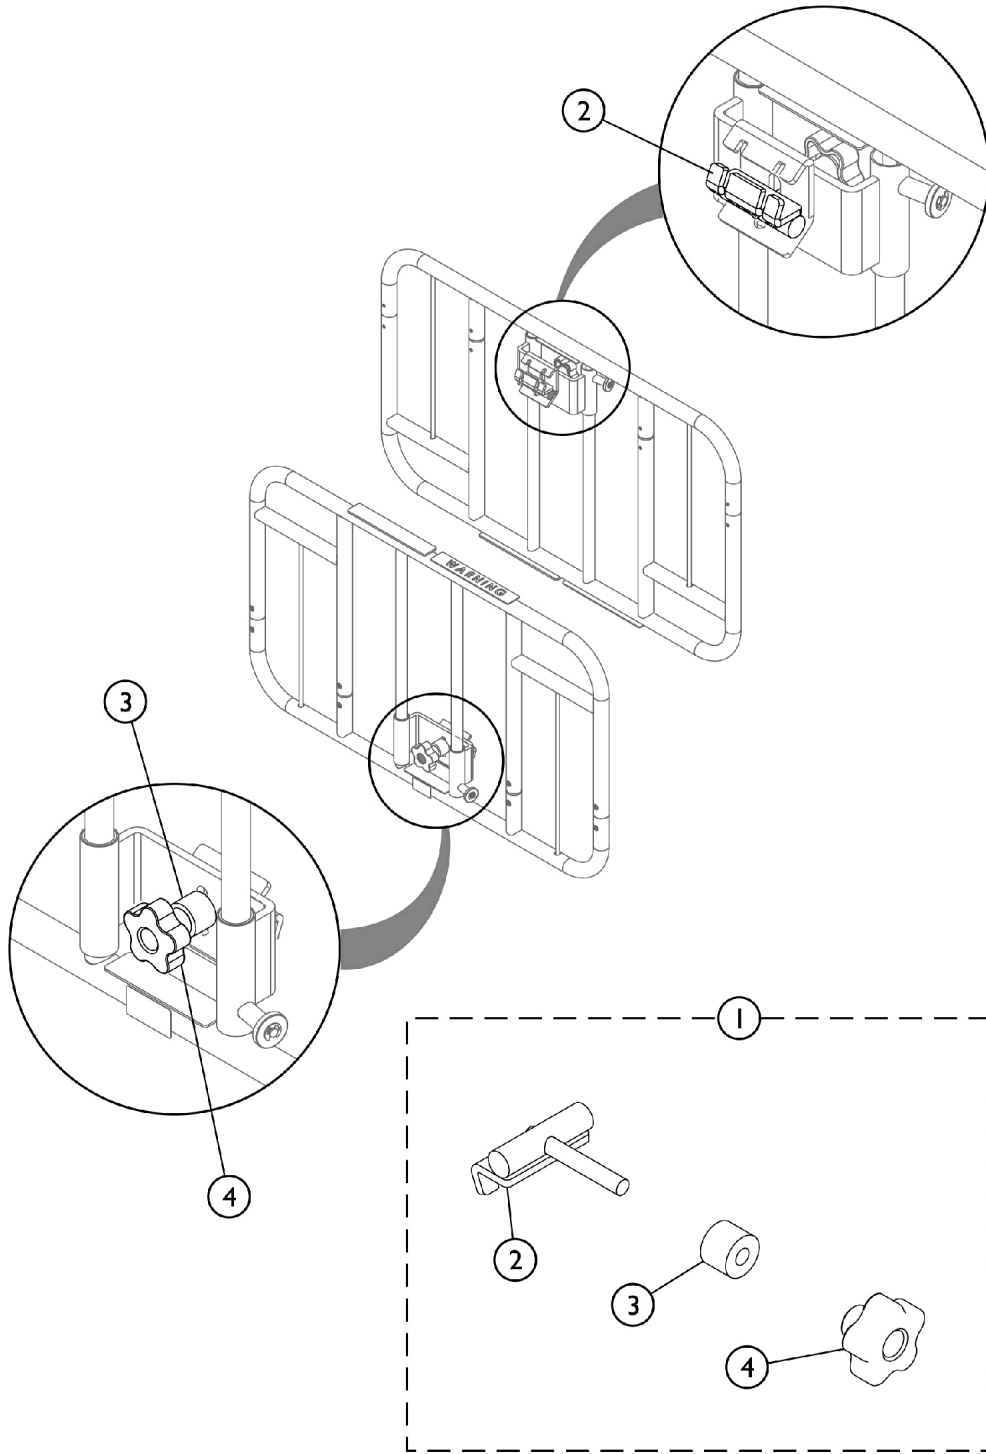

Clamp-On Half Length Bed Rails - 6630DS

Clamp-On Half Length Bed Rails - 6630DS

Item Number	Note	Part Number	Description	Quantity Per	
				Package	Assembly
1	A	1193768	Kit, Half Rail Slide	1	1
2			Bracket, Top Slide	1	1
3			Bushing	1	1
4			Knob, 3/8-16 w/ Insert	1	1
			NLA - Bag, Poly Zip-Lip (8-3/4" L x 6" W)	1	1
NOTE: A - Includes items 2-4 and Poly Bag (not shown). Kit is sold complete.					