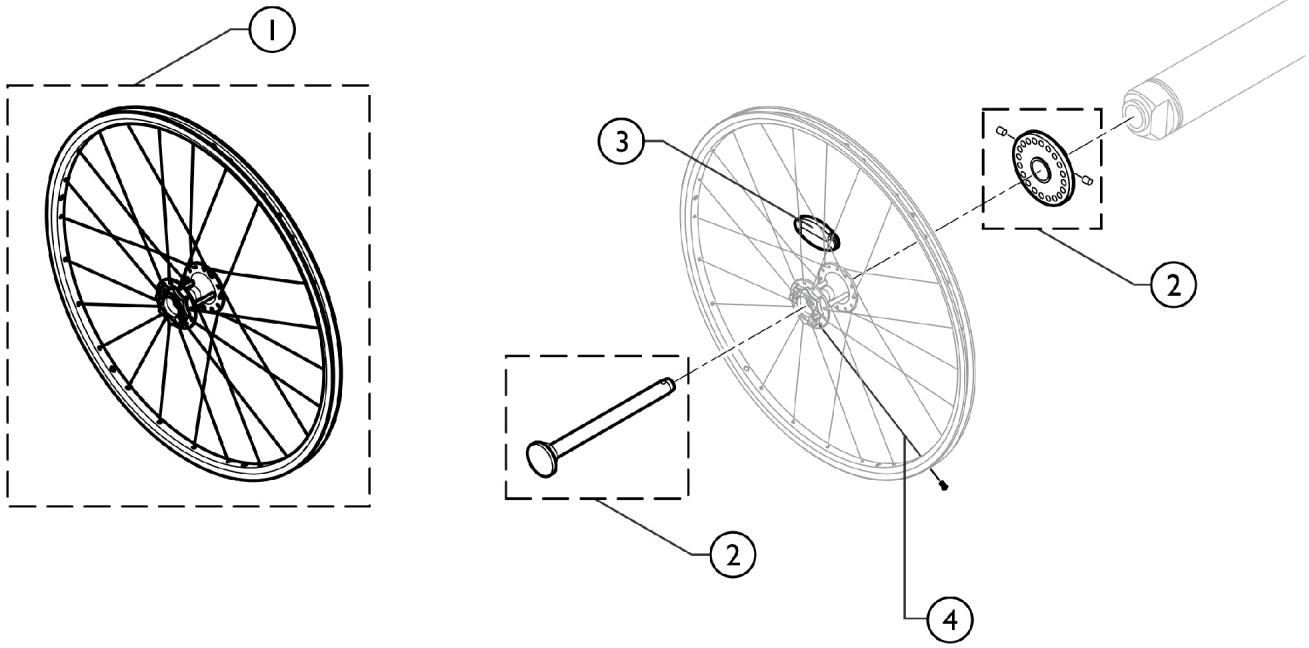

# Rear Wheels - Hub Brake Wheel

SCM\_346A

## Rear Wheels - Hub Brake Wheel

Item Number	Note	Part Number	Description	Quantity Per	
				Package	Assembly
1		1570645	Hub Brake Wheel (24"), No Handrim, No Tire	1	2
2		1570651	Kit, Mounting, Quick Release, Hub Brake (Pair)	2	1
3		1571073	Spoke Reflector (Pair)	2	1
4		1579088	Kit, Spoke, Hub Brake Wheel 24", (10 Pcs.)	1	1