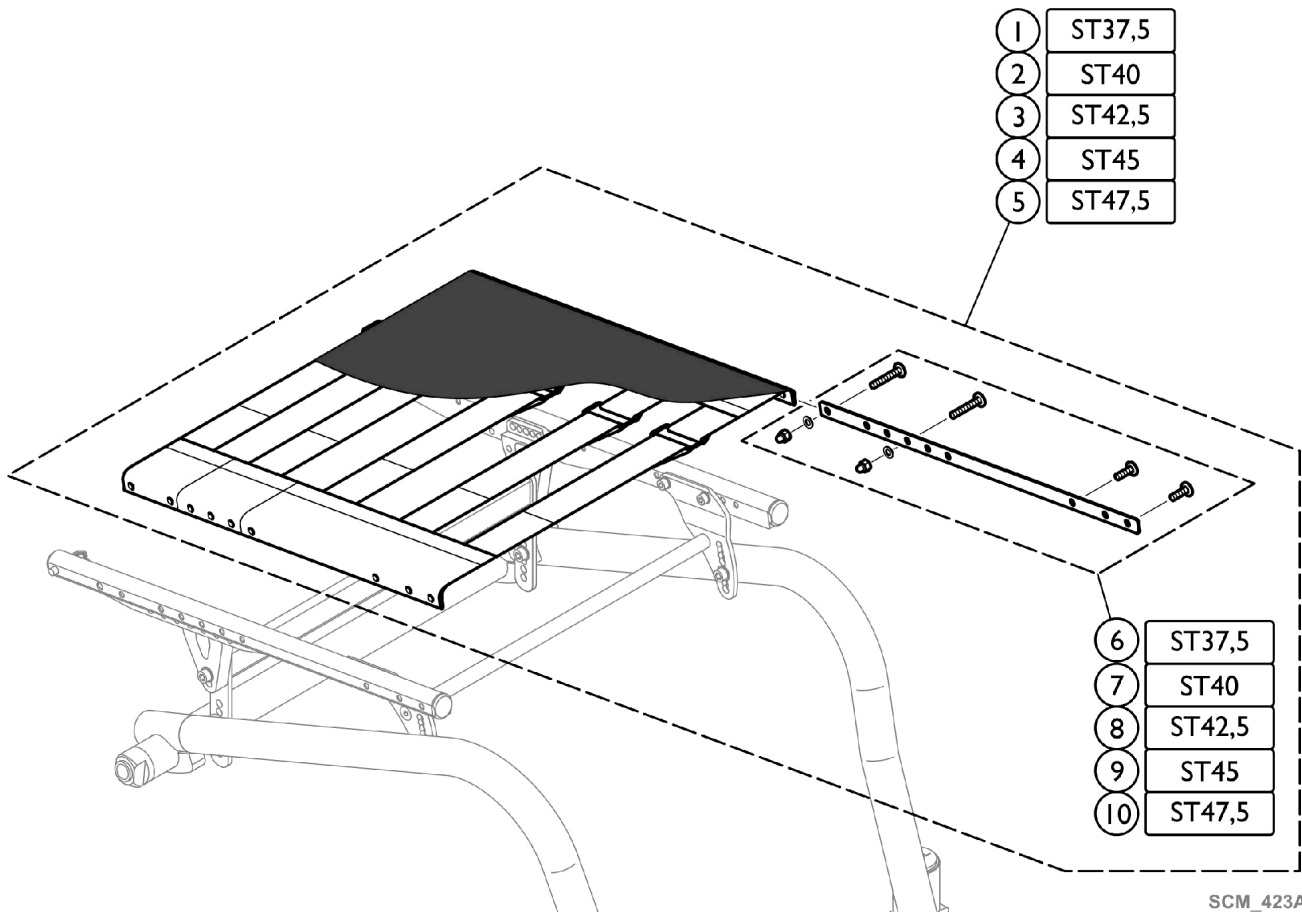

Seating - Adjustable Seat Cover

SCM_423A

Seating - Adjustable Seat Cover

Item Number	Note	Part Number	Description	Quantity Per	
				Package	Assembly
1-5		See Chart	Items #1-5. Adjustable Seat Cover	1	1
6		1584676	Kit, Seat Rail - ST37,5 (Pair)	2	1
7		1584677	Kit, Seat Rail - ST40 (Pair)	2	1
8		1584748	Kit, Seat Rail - ST42,5 (Pair)	2	1
9		1584749	Kit, Seat Rail - ST45 (Pair)	2	1
10		1584750	Kit, Seat Rail - ST47,5 (Pair)	2	1

Items #1-5. Adjustable Seat Cover

Size	Item #1 ST37,5	Item #2 ST40	Item #3 ST42,5	Item #4 ST45	Item #5 ST47,5
SB36	1584197	1584332	1584341	1584485	1584593
SB38	1584241	1584333	1584342	1584486	1584594
SB40	1584242	1584334	1584432	1584487	1584595
SB42	1584243	1584336	1584481	1584488	1584672
SB44	1584274	1584337	1584482	1584489	1584673
SB46	1584275	1584338	1584483	1584490	1584674
SB48	1584276	1584339	1584484	1584592	1584675