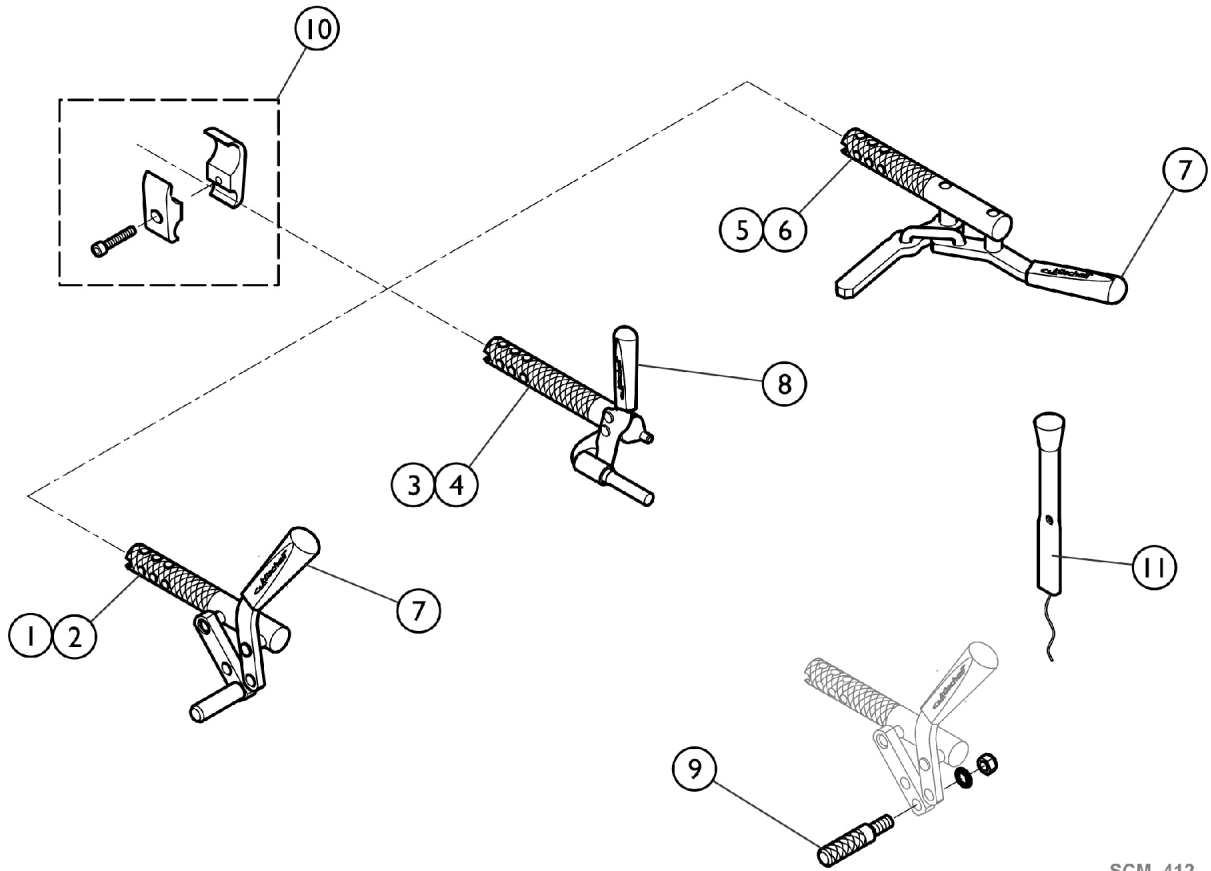

Rear Wheels - Wheel Locks

SCM_412

Rear Wheels - Wheel Locks

Item Number	Note	Part Number	Description	Quantity Per	
				Package	Assembly
1		1562583	Brake, Bent Lever, Left	1	1
2		1562584	Brake, Bent Lever, Right	1	1
3		1562591	Performance Brake, Left	1	1
4		1562592	Performance Brake, Right	1	1
5		SP1512133	Active Brake Left	1	1
6		SP1512134	Active Brake Right	1	1
7		1513177	Brake Handle Standard (Pair)	2	1
8		1513178	Brake Handle, Performance Brake (Pair)	2	1
9		1579328	Kit, Brake Shoe Standard (40mm)	4	1
10		1562599	Brake Clamp, Set	1	2
11		1513179	Brake Lever Extension (Pair)	2	1