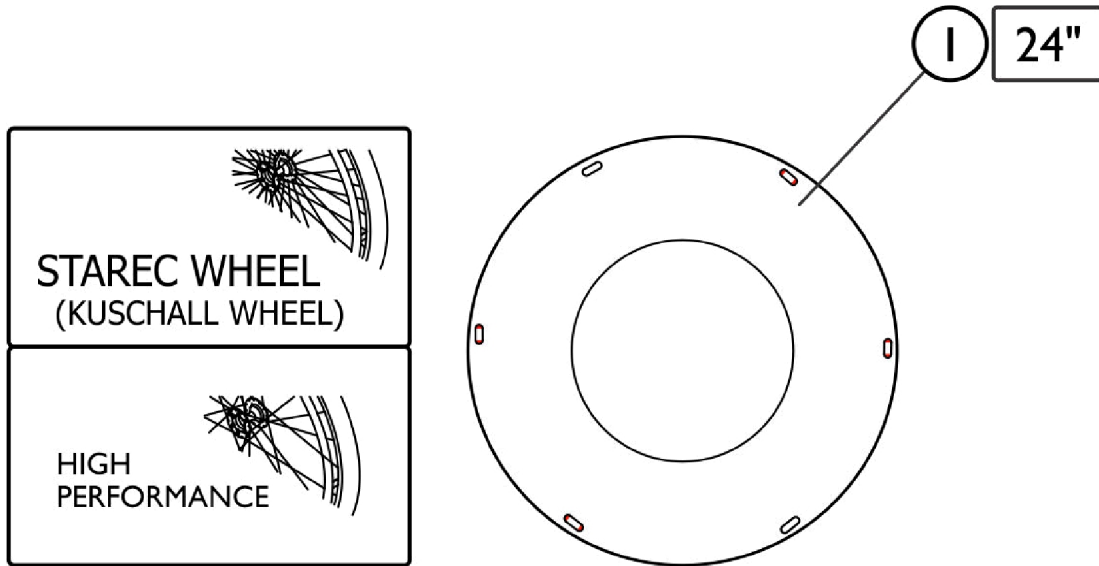

Rear Wheels - Spoke Guard - Transparent

SCM_410A

Item Number	Note	Part Number	Description	Quantity Per	
				Package	Assembly
1		1564457	Spoke Guard, Transparent (24")	1	2