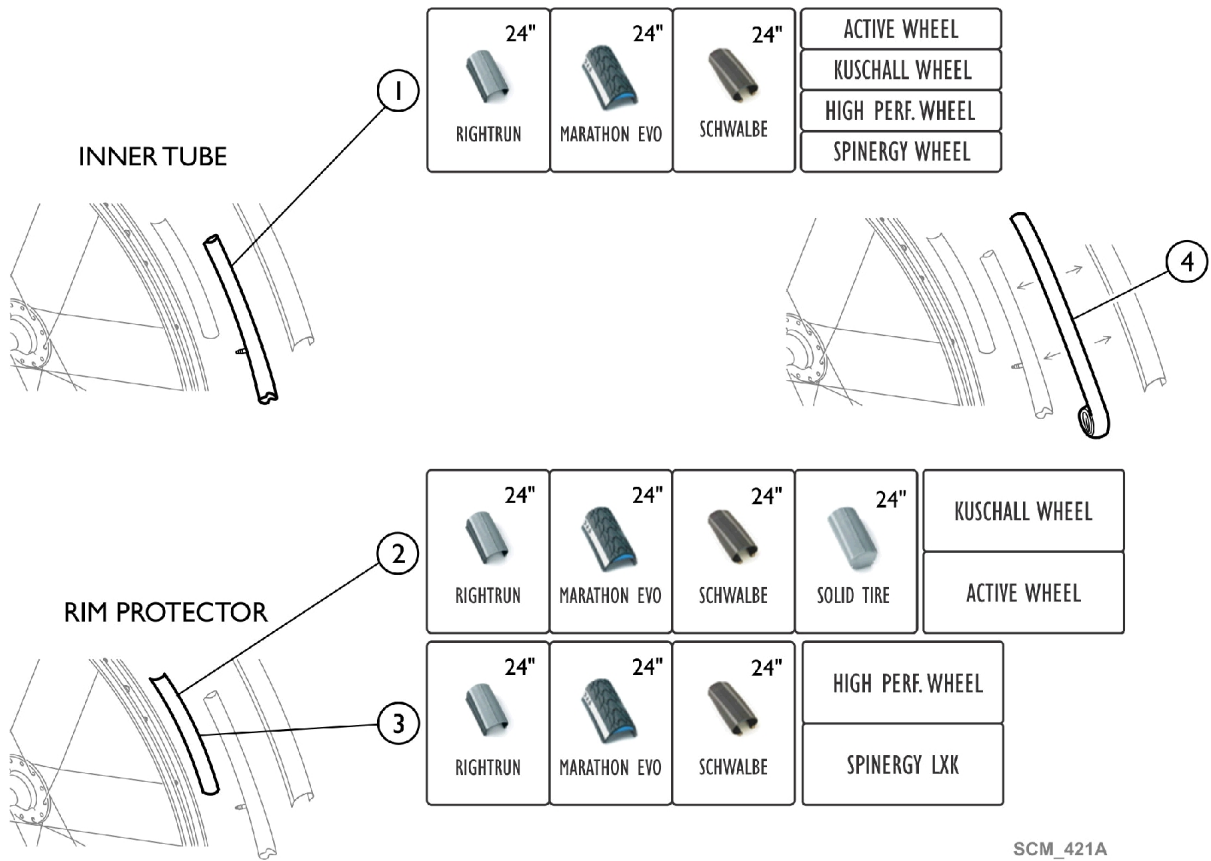

Rear Wheels - Inner Tube and Rim Protection

Rear Wheels - Inner Tube and Rim Protection

Item Number	Note	Part Number	Description	Quantity Per	
				Package	Assembly
1		1570849	Inner Tube (24" x 1")	1	2
2		1570845	Rim Protection (24" Large)	1	2
3		1495962	Rim Protection, High Performance / Spinergy Wheel (24")	1	2
4		1571072	Rear Wheel Insert Flat Free (20, 22, 24, 26" Tire)	1	2