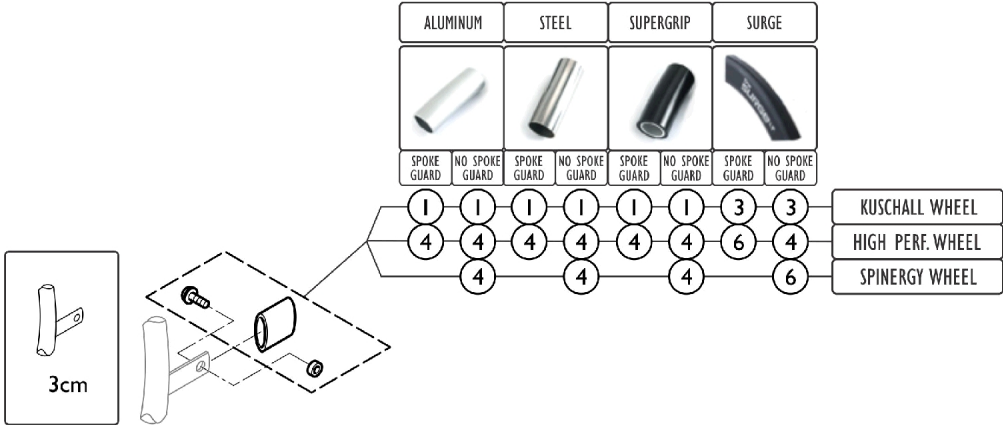

# Rear Wheels - Handrim Hardware (24" Wheel)

SCM\_420A

Item Number	Note	Part Number	Description	Quantity Per	
				Package	Assembly
1		1495958	Kit, Hardware, Handrim (3 cm)	1	2
2		1495959	Kit, Hardware, Handrim (4 cm)	1	2
3		1495961	Kit, Hardware, Handrim w/ Spokes Guard (4cm)	1	2
4		1496019	Kit, Hardware, Handrim, High Performance (3 cm)	1	2
5		1496020	Kit, Hardware, Handrim, High Performance (4cm)	1	2
6		1497111	Kit, Hardware, Handrim, High Performance w/ Spokes Guard (4cm)	1	2