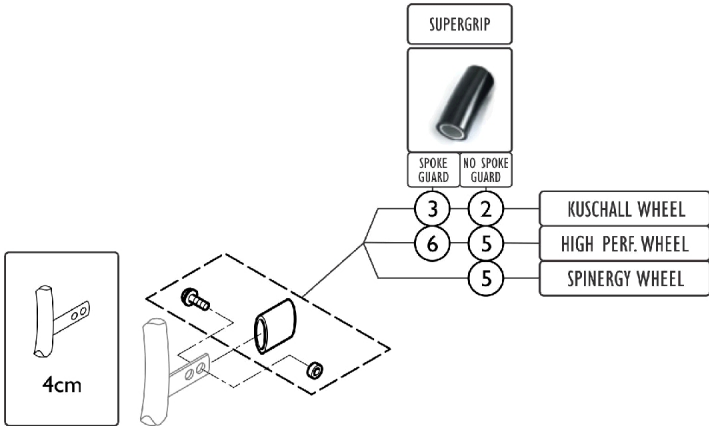

# Rear Wheels - Handrim Hardware (24" Wheel)

SCM\_420A

Item Number	Note	Part Number	Description	Quantity Per	
				Package	Assembly
1		1495958	Kit, Hardware, Handrim (3 cm)	1	2
2		1495959	Kit, Hardware, Handrim (4 cm)	1	2
3		1495961	Kit, Hardware, Handrim w/ Spokes Guard (4cm)	1	2
4		1496019	Kit, Hardware, Handrim, High Performance (3 cm)	1	2
5		1496020	Kit, Hardware, Handrim, High Performance (4cm)	1	2
6		1497111	Kit, Hardware, Handrim, High Performance w/ Spokes Guard (4cm)	1	2