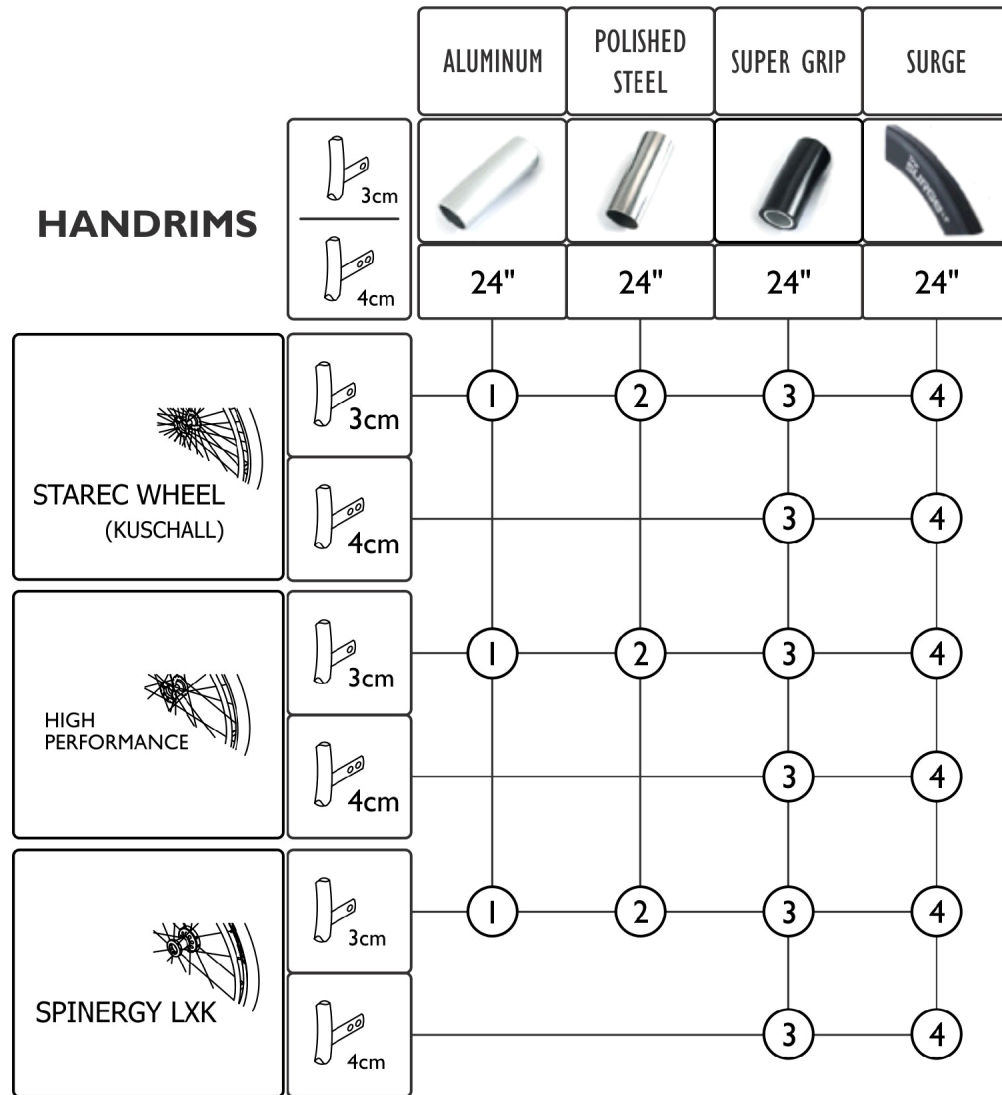

# Rear Wheels - Handrims (24" Wheel)

SCM\_408A

Item Number	Note	Part Number	Description	Quantity Per	
				Package	Assembly
1		1568714-0005	Handrim, Aluminum, Distance (24" - 3cm)	1	2
2		1568715	Handrim, Polished Steel, Distance (24" - 3cm)	1	2
3		1568703	Handrim, Super-Grip (24")	1	2
4	A	SP60122339	Handrim 24" Carbolife Gekko S	1	2

NOTE: A - 1556916 is no longer available. Use part number SP60122339 as a replacement.