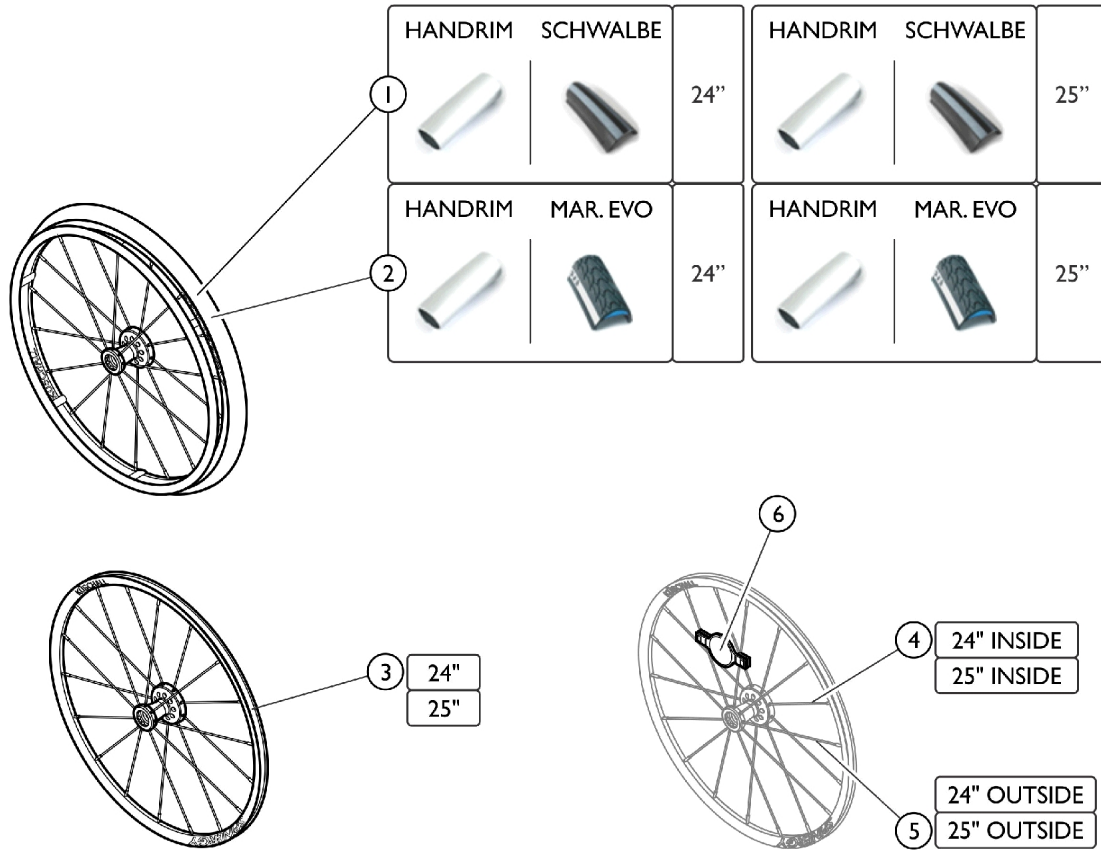

Rear Wheels - Spinerdy L XK (24" and 25")

SCM_266B

Item Number	Note	Part Number	Description	Quantity Per	
				Package	Assembly
1		1585007	Rear Wheel, Spinerdy L XK, Aluminum Handrim, Tire Schwalbe One (24")	1	2
2		1585008	Rear Wheel, Spinerdy L XK, Aluminum Handrim, Tire Marathon Evolution (24")	1	2
3		1579102	Rear Wheel (24"), Spinerdy L XK, No Handrim, No Tire	1	2
4		1579103	(24") Spoke Inside, Spinerdy L XK Wheel (236mm)	9	2
5		1579104	(24") Spoke Outside, Spinerdy L XK Wheel (249mm)	9	2
6		1571088	Spoke Reflector (Pair)	2	1