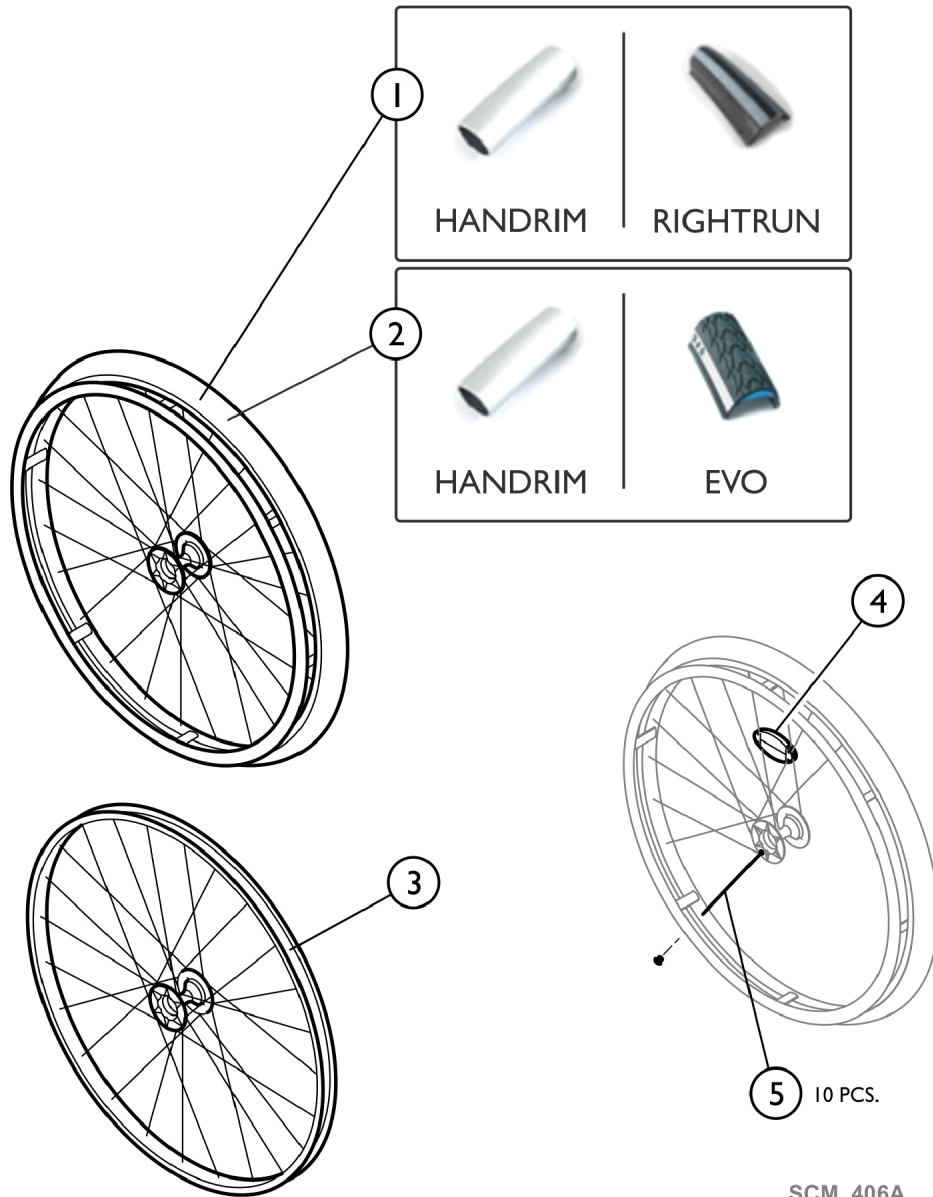

Rear Wheels - High Performance (24")

SCM 406A

Item Number	Note	Part Number	Description	Quantity Per	
				Package	Assembly
1		SP1601754-040 7	Wheel (24"), High Performance, Clear, Handrim, Rightrun Tire, Black-Grey	1	1
2		1527046	Rear Wheel (24"), High Performance, Clear, Aluminum Handrim, Marathon Evolution Tire	1	1
3		1517723-0407	Rear Wheel (24"), High Performance, Clear, No Handrim, No Tire	1	1
4		1571073	Spoke Reflector (Pair)	2	1
5		1578867	Kit, Spokes, High Performance Wheel (24")	10	1