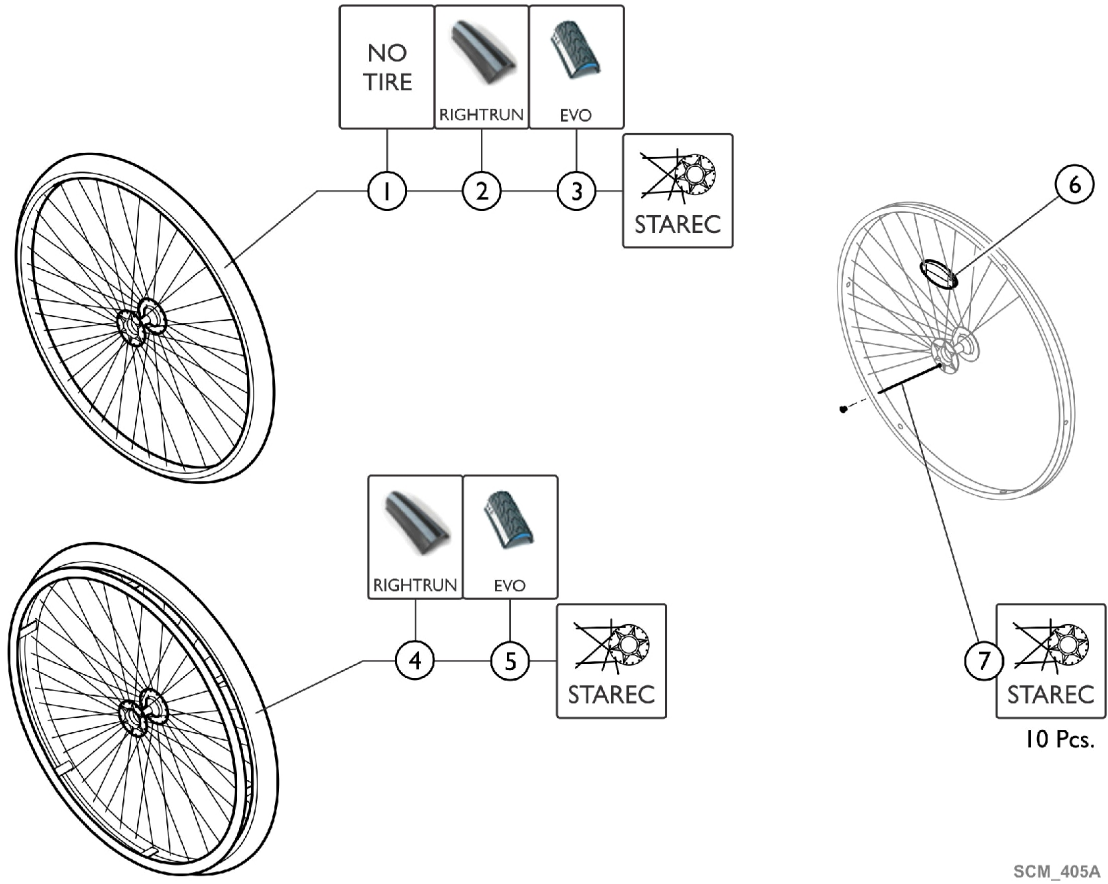

Rear Wheels - Active (24")

SCM_405A

Rear Wheels - Active (24")

Item Number	Note	Part Number	Description	Quantity Per	
				Package	Assembly
1		1567104-0407-N LA	NLA - Rear Wheel (24"), Starec X, Clear, No Handrim, No Tire	1	2
2		SP1601745	Rear Wheel (24"), Starec Hub X, No Handrim, Rightrun Black/Grey Tire	1	2
3		1554399-0407	Rear Wheel (24"), Starec X, Clear, No Handrim, Marathon Evo Tire	1	2
4		SP1601747	Rear Wheel (24"), Starec Hub X, Handrim, Rightrun Black/GreyTire	1	2
5		1554400-0407	Rear Wheel (24"), Starec X, Clear, Handrim, Marathon Evo Tire	1	2
6		1571073	Spoke Reflector (Pair)	2	1
7		1579086	Kit, Spoke, Complete (253mm)	1	1