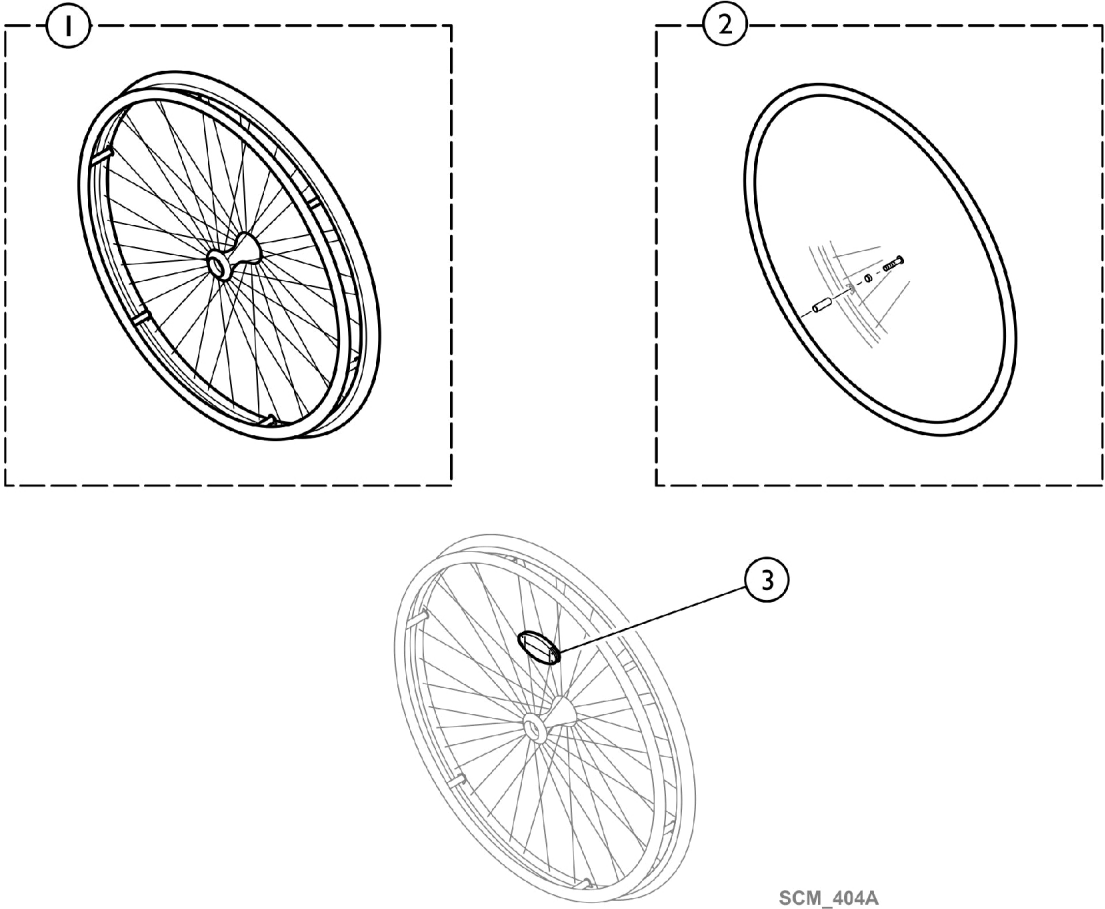

# Rear Wheels - Kuschall (Starec) Wheel (24")

Item Number	Note	Part Number	Description	Quantity Per	
				Package	Assembly
1		1583058	Rear Wheel, Active (24")	1	2
2		1583059	Kit, Handrim, Aluminum w/ Hardware, Economy (24")	1	2
3		1571073	Spoke Reflector (Pair)	2	1