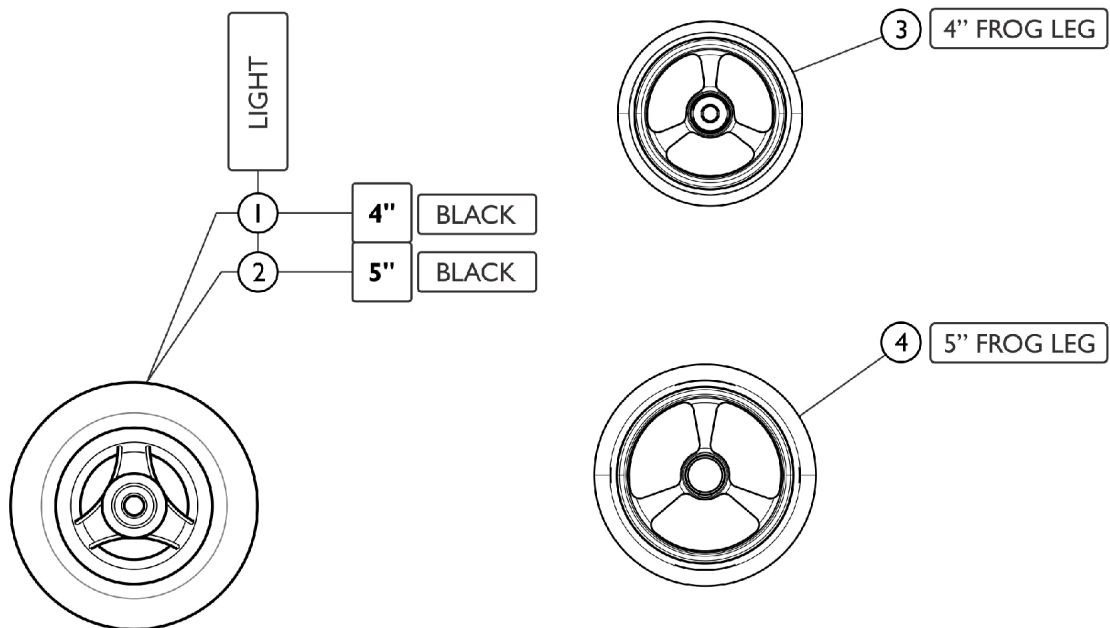

Front Wheels - Casters

SCM_403B

Front Wheels - Casters

Item Number	Note	Part Number	Description	Quantity Per	
				Package	Assembly
1		1562626-NLA	NLA - 4" Everyday Wheel, Three Spokes, Black	1	2
2		SP1638071	5" Everyday Wheel, 3 Spokes, Black (Pair)	2	1
3		SP1638032-NLA	NLA - 4" Caster, Black, Aluminum Rim, Frog Legs	1	2
3		SP1638083	4" Caster, Silver, Aluminum Rim, Frog Legs	1	2
4		SP1638084	5" Caster, Black, Aluminum Rim, Frog Legs	1	2
4		SP1638085	5" Caster, Silver, Aluminum Rim, Frog Legs	1	2
5		1570108	Axle Set w/out Spacer	1	2
6		1570105	Ball Bearing 6000-2RS (Pair)	2	2