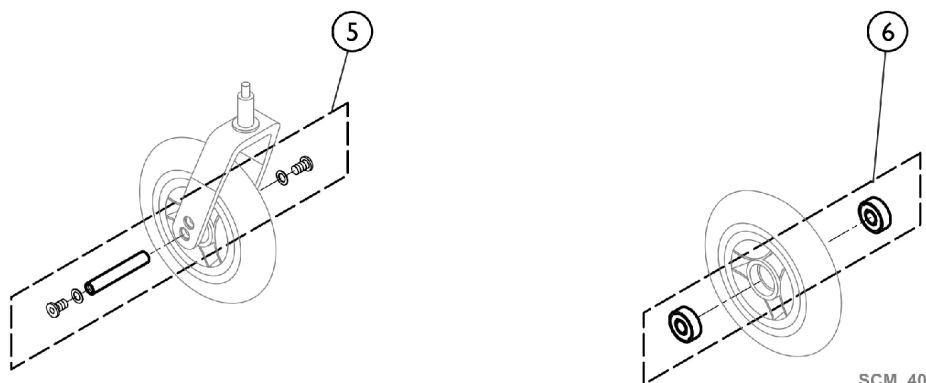

Front Wheels - Casters

SCM_403B

Front Wheels - Casters

Item Number	Note	Part Number	Description	Quantity Per	
				Package	Assembly
1		1562626-NLA	NLA - 4" Everyday Wheel, Three Spokes, Black	1	2
2		SP1638071	5" Everyday Wheel, 3 Spokes, Black (Pair)	2	1
3		SP1638032-NLA	NLA - 4" Caster, Black, Aluminum Rim, Frog Legs	1	2
3		SP1638083	4" Caster, Silver, Aluminum Rim, Frog Legs	1	2
4		SP1638084	5" Caster, Black, Aluminum Rim, Frog Legs	1	2
4		SP1638085	5" Caster, Silver, Aluminum Rim, Frog Legs	1	2
5		1570108	Axle Set w/out Spacer	1	2
6		1570105	Ball Bearing 6000-2RS (Pair)	2	2