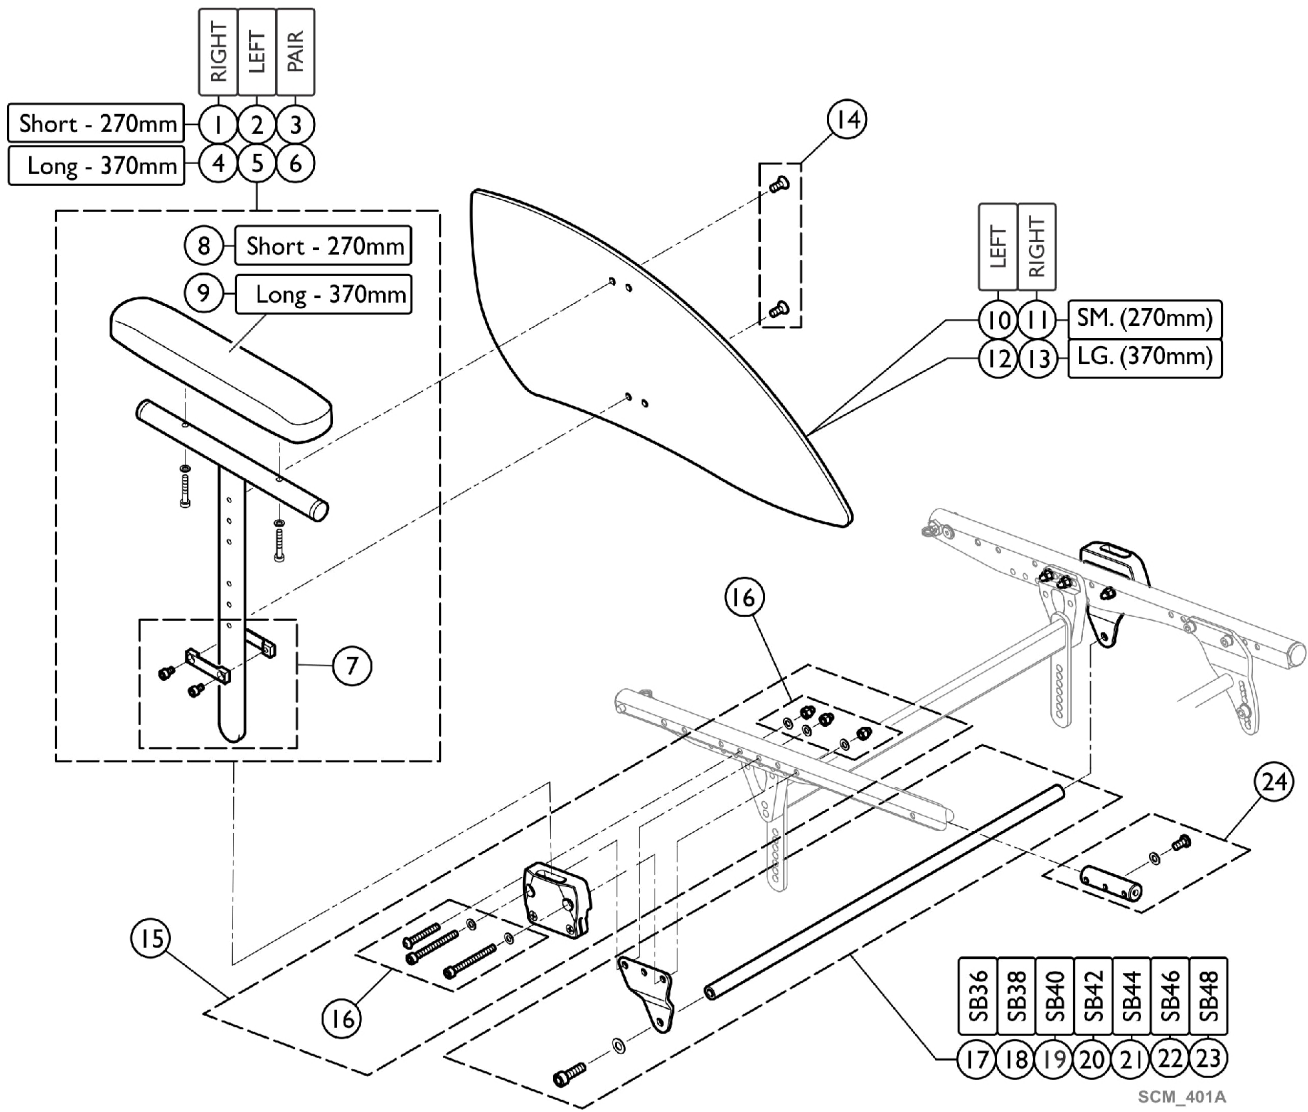

Siderests - Armrest - Adjustable Height

Siderests - Armrest - Adjustable Height

Item Number	Note	Part Number	Description	Quantity Per	
				Package	Assembly
1		1517677	Siderest, Adjustable Height, Short - Right	1	1
2		1517678	Siderest, Adjustable Height, Short - Left	1	1
3		1517682	Siderest, Adjustable Height, Short (Pair)	2	1
4		1517679	Siderest, Adjustable Height, Long - Right	1	1
5		1517680	Siderest, Adjustable Height, Long - Left	1	1
6		1517683	Siderest, Adjustable Height, Long (Pair)	2	1
7		1547537	Kit, Siderest, Height Clamp (Pair)	2	1
8		1439497	Arm Pad w/ Screws, Short (270mm) (Pair)	2	1
9		1439498	Arm Pad w/ Screws, Long (370mm) (Pair)	2	1
10		1517689	Guard, Clothing, Small, Siderest - Left	1	1
11		1517690	Guard, Clothing, Small, Siderest - Right	1	1
12		1517691	Guard, Clothing, Large, Siderest - Left	1	1
13		1517692	Guard, Clothing, Large, Siderest - Right	1	1
14		1517693	Kit, Hardware, Guard, Clothing,	1	1
15		1584871	Kit, Siderest Holder, Adjustable Height, Seat Module (Pair)	2	1
16		1584872	Kit, Hardware Siderest Holder, Adjustable, Seat Module (Pair)	2	1
17		1584864	Kit, Bracket, Siderest (336,5mm)	1	1
18		1584865	Kit, Bracket, Siderest (356,5mm)	1	1
19		1584866	Kit, Bracket, Siderest (376,5mm)	1	1
20		1584867	Kit, Bracket, Siderest (396,5mm)	1	1
21		1584868	Kit, Bracket, Siderest (416,5mm)	1	1
22		1584869	Kit, Bracket, Siderest (436,5mm)	1	1
23		1584870	Kit, Bracket, Siderest (456,5mm)	1	1
24		1584863	Thread Insert, Side Guards (Pair)	2	1