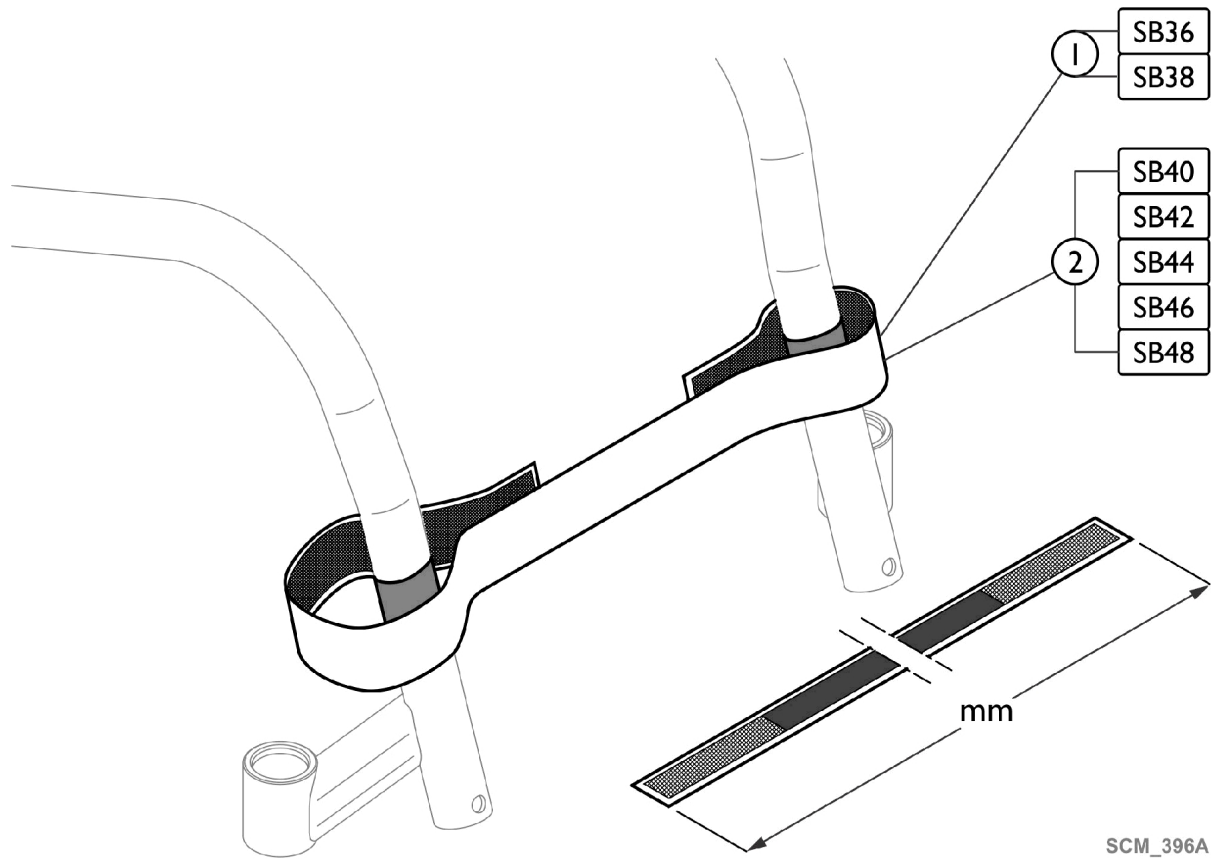

Footrest - Calf Strap

SCM_396A

Item Number	Note	Part Number	Description	Quantity Per	
				Package	Assembly
1		1561528	Calf Strap, Complete (780mm)	1	1
2		1561529	Calf Strap, Complete (940mm)	1	1