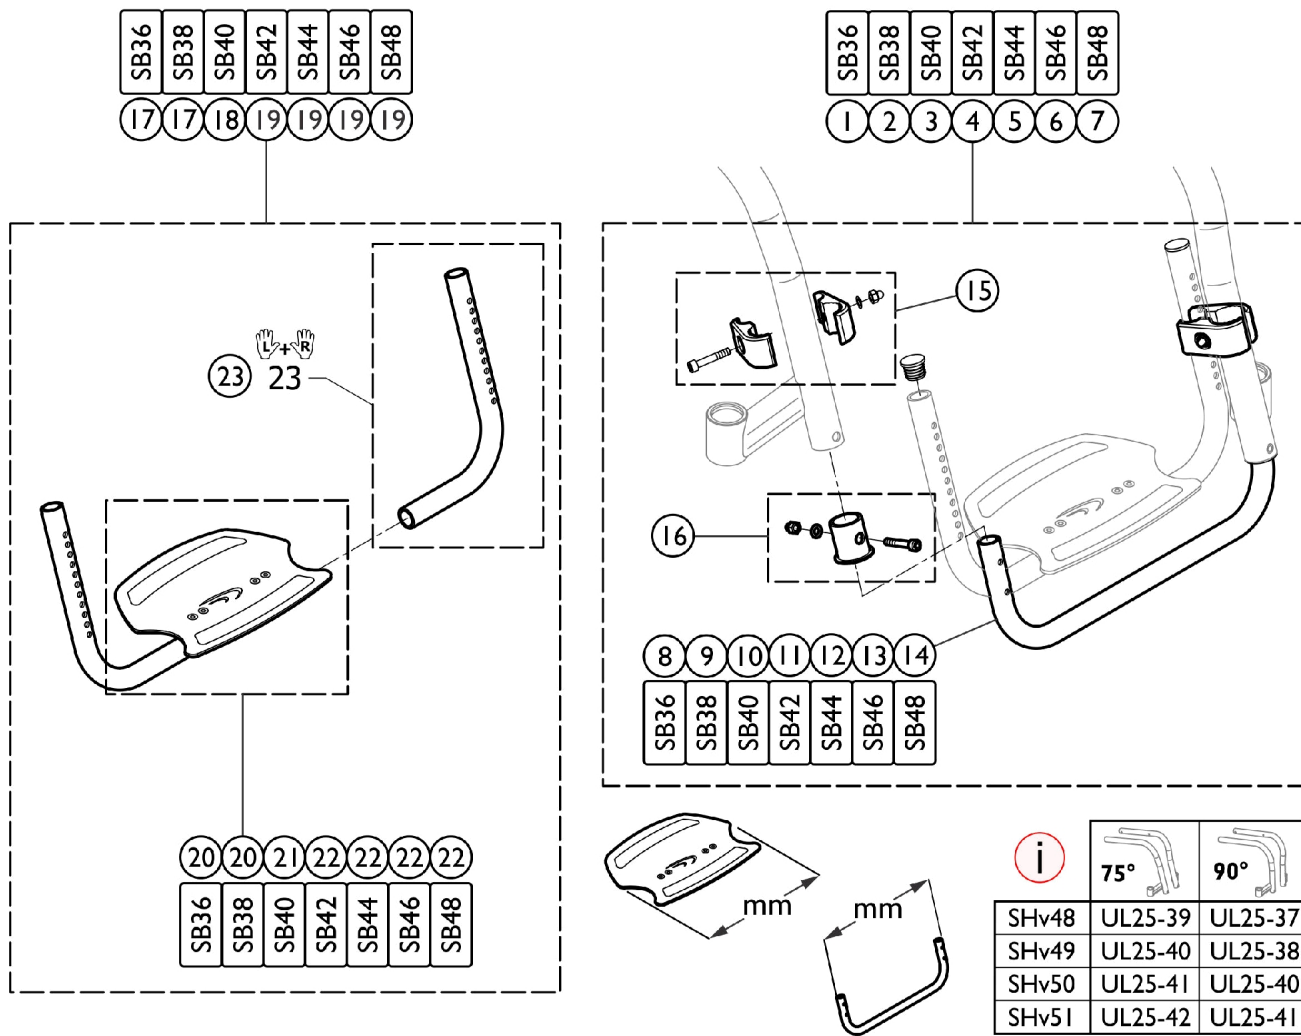

Footrest - Adjustable Angle - High Mounted - Adducted Frame

FOOTREST - ADJUSTABLE ANGLE HIGH MOUNTED - ADDUCTED FRAME

Footrest - Adjustable Angle - High Mounted - Adducted Frame

Item Number	Note	Part Number	Description	Quantity Per	
				Package	Assembly
1		1583641	Tube Set, Footrest, High Position, Adducted Frame (310mm)	1	1
2		1583642	Tube Set, Footrest, High Position, Adducted Frame (330mm)	1	1
3		1583643	Tube Set, Footrest, High Position, Adducted Frame (350mm)	1	1
4		1583644	Tube Set, Footrest, High Position, Adducted Frame (370mm)	1	1
5		1583646	Tube Set, Footrest, High Position, Adducted Frame (390mm)	1	1
6		1583647	Tube Set, Footrest, High Position, Adducted Frame (410mm)	1	1
7		1583648	Tube Set, Footrest, High Position, Adducted Frame (430mm)	1	1
8		1583650	Tube, Footrest, High Position, Adducted Frame (310mm)	1	1
9		1583651	Tube, Footrest, High Position, Adducted Frame (330mm)	1	1
10		1583652	Tube, Footrest, High Position, Adducted Frame (350mm)	1	1
11		1583653	Tube, Footrest, High Position, Adducted Frame (370mm)	1	1
12		1583654	Tube, Footrest, High Position, Adducted Frame (390mm)	1	1
13		1583655	Tube, Footrest, High Position, Adducted Frame (410mm)	1	1
14		1583656	Tube, Footrest, High Position, Adducted Frame (430mm)	1	1
15		1495577	Kit, Clamping Pieces, Footrest, High Position	1	1
16		1583602	Footrest Sleeve, Aluminum	1	1
17		1583950	Footrest, Angle Adjustable, 250mm, High Position, Complete	1	1
18		1583951	Footrest, Angle Adjustable, 280mm, High Position, Complete	1	1
19		1583952	Footrest, Angle Adjustable, 308mm, High Position, Complete	1	1
20		1583613	Footplate, 250mm w/ Clamping Part	1	1
21		1583614	Footplate, 280mm w/ Clamping Part	1	1
22		1583615	Footplate, 308mm w/ Clamping Part	1	1
23		1583947	Telescope, Footrest Angle Adjustable Mounted, High Position (Pair)	2	1