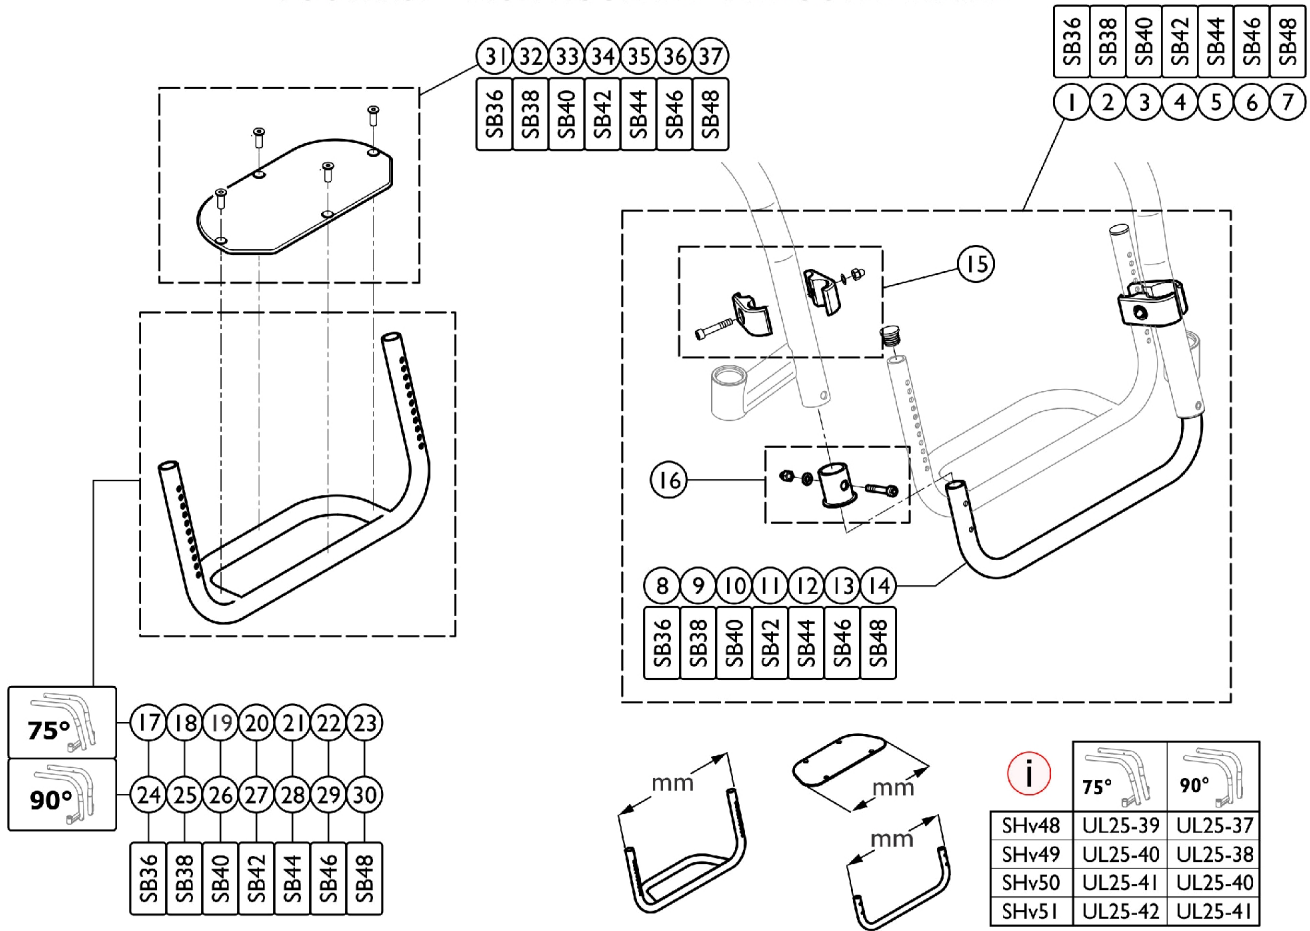

Footrest - High Mounted - Adducted Frame

FOOTREST - HIGH MOUNTED - ADDUCTED FRAME

Footrest - High Mounted - Adducted Frame

Item Number	Note	Part Number	Description	Quantity Per	
				Package	Assembly
1		1583641	Tube Set, Footrest, High Position, Adducted Frame (310mm)	1	1
2		1583642	Tube Set, Footrest, High Position, Adducted Frame (330mm)	1	1
3		1583643	Tube Set, Footrest, High Position, Adducted Frame (350mm)	1	1
4		1583644	Tube Set, Footrest, High Position, Adducted Frame (370mm)	1	1
5		1583646	Tube Set, Footrest, High Position, Adducted Frame (390mm)	1	1
6		1583647	Tube Set, Footrest, High Position, Adducted Frame (410mm)	1	1
7		1583648	Tube Set, Footrest, High Position, Adducted Frame (430mm)	1	1
8		1583650	Tube, Footrest, High Position, Adducted Frame (310mm)	1	1
9		1583651	Tube, Footrest, High Position, Adducted Frame (330mm)	1	1
10		1583652	Tube, Footrest, High Position, Adducted Frame (350mm)	1	1
11		1583653	Tube, Footrest, High Position, Adducted Frame (370mm)	1	1
12		1583654	Tube, Footrest, High Position, Adducted Frame (390mm)	1	1
13		1583655	Tube, Footrest, High Position, Adducted Frame (410mm)	1	1
14		1583656	Tube, Footrest, High Position, Adducted Frame (430mm)	1	1
15		1495577	Kit, Clamping Pieces, Footrest, High Position	1	1
16		1583602	Footrest Sleeve, Aluminum	1	1
17-30		See Chart	Items #17-30. Footrest Tube	1	1
31		1583595	Footplate (174mm)	1	1
32		1583596	Footplate (194mm)	1	1
33		1583597	Footplate (214mm)	1	1
34		1583598	Footplate (234mm)	1	1
35		1583599	Footplate (254mm)	1	1
36		1583600	Footplate (274mm)	1	1
37		1583601	Footplate (294mm)	1	1

Items #17-30. Footrest Tube

Sizes	75 Degree Part Number	Sizes	90 Degree Part Number
SB36 Item #17	1583657	SB36 Item #24	1583703
SB38 Item #18	1583658	SB38 Item #25	1583750