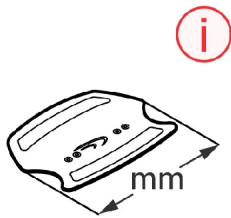

Footrest - Adjustable Angle - Adducted Frame

	75°	90°
SHv48	UL40-45	UL38-44
SHv49	UL41-46	UL39-45
SHv50	UL42-47	UL41-46
SHv51	UL43-48	UL42-47

FOOTREST ADJUSTABLE ANGLE ADDUCTED FRAME

SB36	SB38	SB40	SB42	SB44	SB46	SB48
1	1	2	3	3	3	3

4	4	5	6	6	6	6
SB36	SB38	SB40	SB42	SB44	SB46	SB48

Footrest - Adjustable Angle - Adducted Frame

Item Number	Note	Part Number	Description	Quantity Per	
				Package	Assembly
1		1583608	Footrest Angle Adjustable 250mm, Complete	1	1
2		1583609	Footrest Angle Adjustable 280mm, Complete	1	1
3		1583610	Footrest Angle Adjustable 308mm, Complete	1	1
4		1583613	Footplate, 250mm w/ Clamping Part	1	1
5		1583614	Footplate, 280mm w/ Clamping Part	1	1
6		1583615	Footplate, 308mm w/ Clamping Part	1	1
7		1583616	Kit, Telescopic Footrest, Adjustable Angle (Pair)	2	1
8		1583602	Footrest Sleeve, Aluminum	1	1