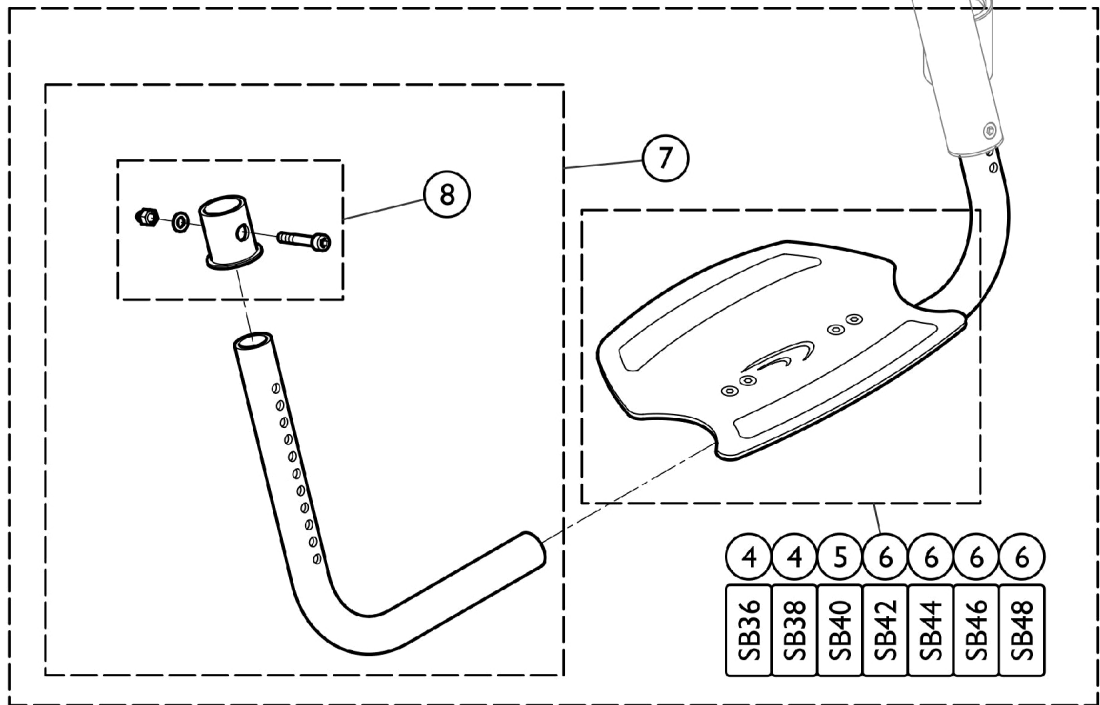

Footrest - Adjustable Angle - Adducted Frame

	75°	90°
SHv48	UL40-45	UL38-44
SHv49	UL41-46	UL39-45
SHv50	UL42-47	UL41-46
SHv51	UL43-48	UL42-47

FOOTREST ADJUSTABLE ANGLE ADDUCTED FRAME

SB36	SB38	SB40	SB42	SB44	SB46	SB48
1	1	2	3	3	3	3

4	4	5	6	6	6	6
SB36	SB38	SB40	SB42	SB44	SB46	SB48

Footrest - Adjustable Angle - Adducted Frame

Item Number	Note	Part Number	Description	Quantity Per	
				Package	Assembly
1		1583608	Footrest Angle Adjustable 250mm, Complete	1	1
2		1583609	Footrest Angle Adjustable 280mm, Complete	1	1
3		1583610	Footrest Angle Adjustable 308mm, Complete	1	1
4		1583613	Footplate, 250mm w/ Clamping Part	1	1
5		1583614	Footplate, 280mm w/ Clamping Part	1	1
6		1583615	Footplate, 308mm w/ Clamping Part	1	1
7		1583616	Kit, Telescopic Footrest, Adjustable Angle (Pair)	2	1
8		1583602	Footrest Sleeve, Aluminum	1	1