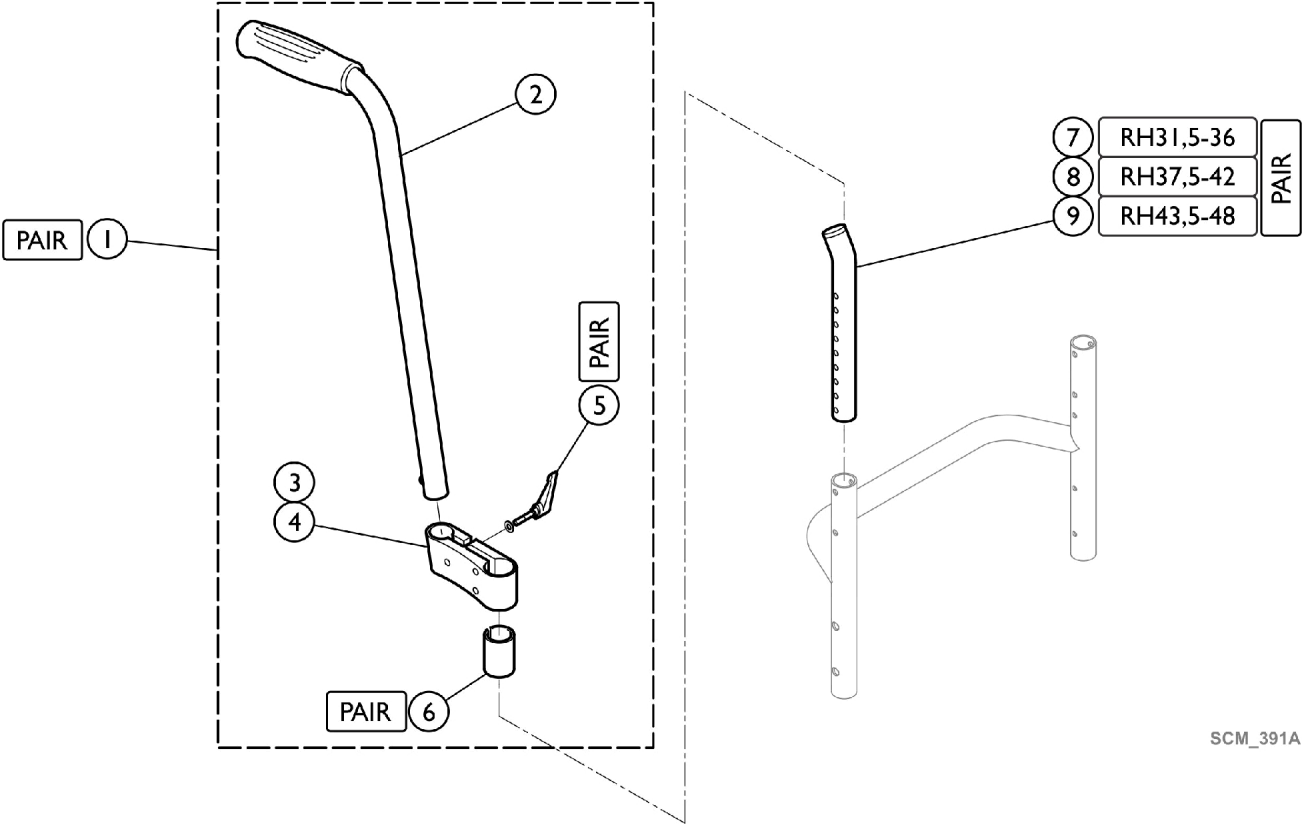

# Backrest - Push Handles - Adjustable Height - Rear Set

## Backrest - Push Handles - Adjustable Height - Rear Set

| Item Number | Note | Part Number | Description  | Quantity Per |          |
|-------------|------|-------------|--|--------------|----------|
|             |      |             |  | Package      | Assembly |
| 1           |      | 1517876     | Push Handles, Adjustable Height, Rear Set (Pair)         | 2            | 1        |
| 2           |      | 1438938     | Push Handle Tube Complete, Rearset                       | 1            | 1        |
| 3           |      | 1438939     | Mounting Hardware - Right Complete, Rearset Push Handles | 1            | 1        |
| 4           |      | 1438940     | Mounting Hardware - Left Complete, Rearset Push Handles  | 1            | 1        |
| 5           |      | 1546913     | Telescopic Back Tube, Standard - Short (Pair)            | 2            | 1        |
| 6           |      | 1546914     | Telescopic Back Tube, Standard - Medium (Pair)           | 2            | 1        |
| 7           |      | 1546946     | Telescopic Back Tube, Standard - Long (Pair)             | 2            | 1        |
| 8           |      | 1529799     | Adjusting Lever (Pair)                                   | 2            | 1        |
| 9           |      | 1581293     | Sleeves, Mounting Hardware, Rearset Push Handles (Pair)  | 2            | 1        |