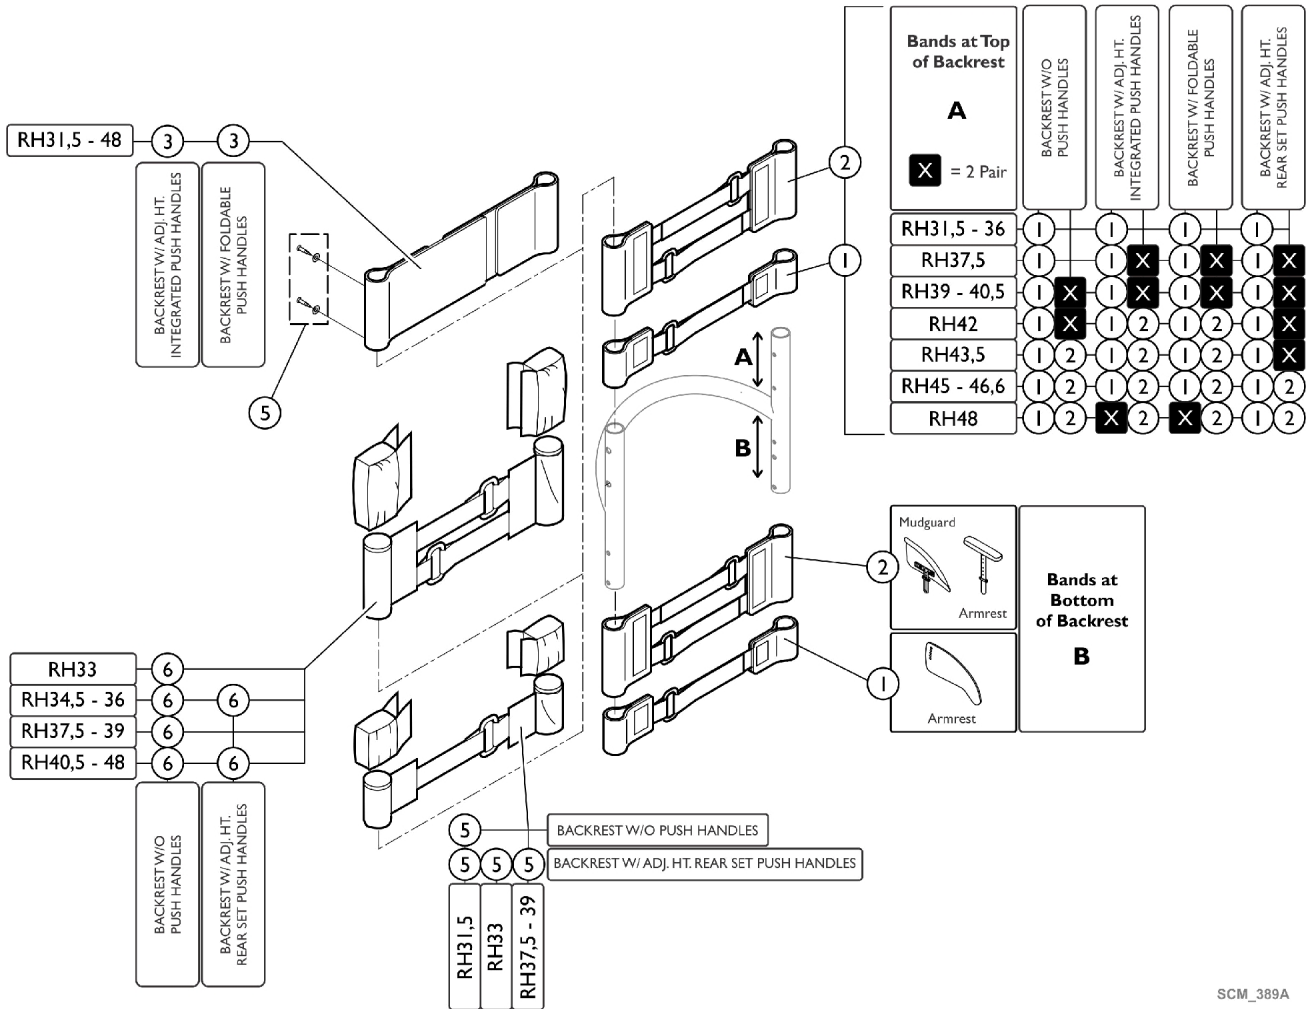

# Backrest - Adjustable Bands

## Backrest - Adjustable Bands

Item Number	Note	Part Number	Description	Quantity Per	
				Package	Assembly
1		1513167	Adjustment Strap w/ One Strap (Pair)	2	1
2		1513168	Adjustment Strap w/ Two Straps (Pair)	2	1
3		1513171	Backrest Band, Two Part, Width (10cm)	1	1
4		1432083	Kit, Hardware, Backrest Band	1	1
5		1513172	Adjustable End Part (5 cm)	1	1
6		1513173	Adjustable End Part (10cm)	1	1