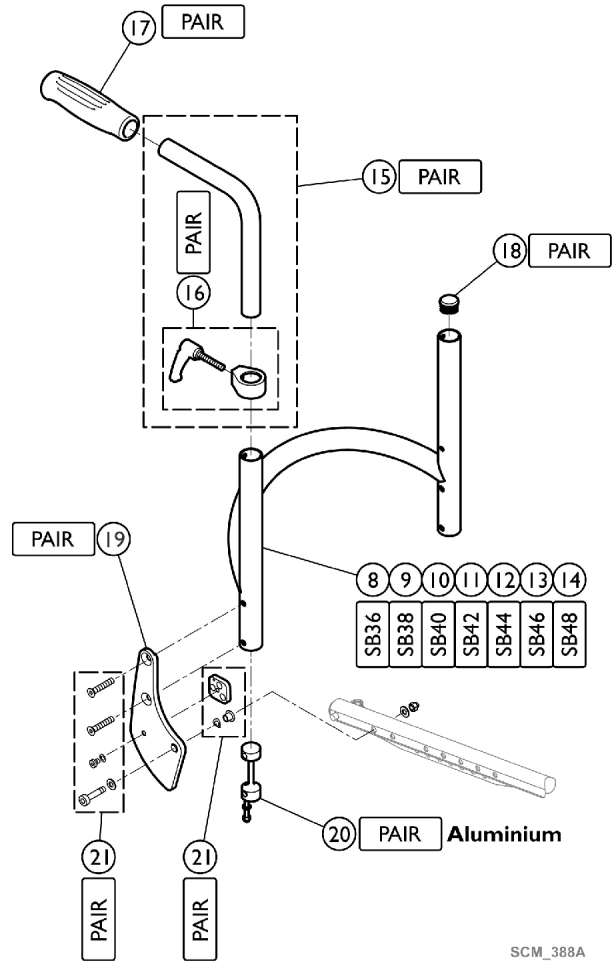

# Backrest - Matrix Back

## Backrest - MatrX Back

Item Number	Note	Part Number	Description	Quantity Per	
				Package	Assembly
1		1582699	Straight Bar, Backrest Tube, Aluminum, SB36 Long	1	1
2		1582700	Straight Bar, Backrest Tube, Aluminum, SB38 Long	1	1
3		1582701	Straight Bar, Backrest Tube, Aluminum, SB40 Long	1	1
4		1582702	Straight Bar, Backrest Tube, Aluminum, SB42 Long	1	1
5		1582703	Straight Bar, Backrest Tube, Aluminum, SB44 Long	1	1
6		1582704	Straight Bar, Backrest Tube, Aluminum SB46 Long	1	1
7		1582732	Straight Bar, Backrest Tube, Aluminum, SB48 Long	1	1
8		1561012	Backrest, Fixed Backrest, SB36	1	1
9		1561013	Backrest, Fixed Backrest, SB38	1	1
10		1561014	Backrest, Fixed Backrest, SB40	1	1
11		1561015	Backrest, Fixed Backrest, SB42	1	1
12		1561016	Backrest, Fixed Backrest, SB44	1	1
13		1561017	Backrest, Fixed Backrest, SB46	1	1
14		1564344	Backrest SB48 for Fixed Backrest	1	1
15		1438203	Kit, Adjustable Height, Integrated Push Handles, Standard, Short	1	1
16		1549985	Adjusting Lever, Adjustable Height, Integrated Push Handles (Pair)	2	1
17		1507734	Handle, Black (Pair)	2	1
18		1561018	Tube, Plug Ø24mm (Pair)	2	1
19		1583957-0004	Backrest Joint Plate, Black Anodized (Pair)	2	1
20		1546948	Sleeves, Backrest Tube, Aluminum, Complete (Pair)	2	1
21		1583958	Kit, Hardware, Backrest Joint	1	1