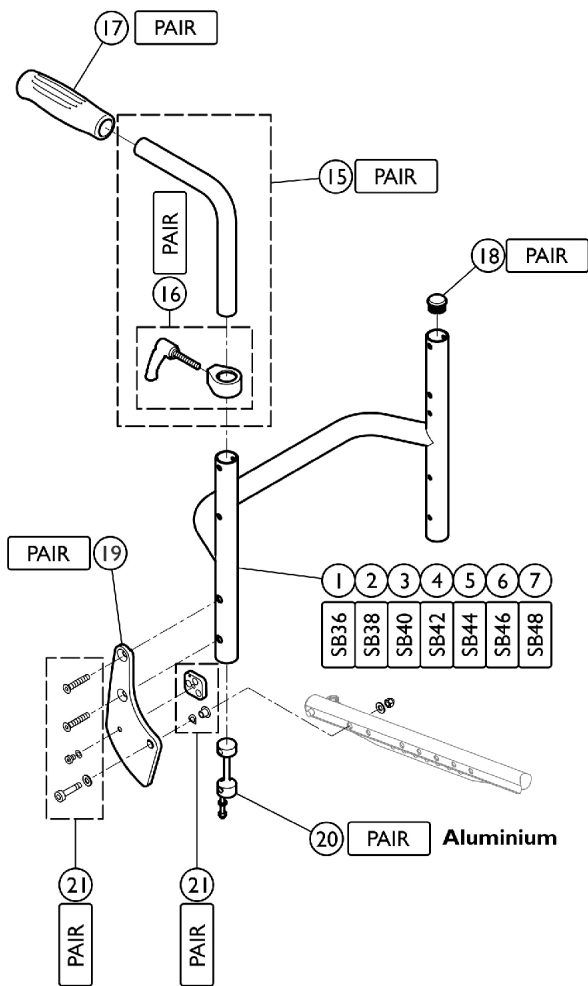

# Backrest - Matrix Back

## Backrest - MatrX Back

Item Number	Note	Part Number	Description	Quantity Per	
				Package	Assembly
1		1582699	Straight Bar, Backrest Tube, Aluminum, SB36 Long	1	1
2		1582700	Straight Bar, Backrest Tube, Aluminum, SB38 Long	1	1
3		1582701	Straight Bar, Backrest Tube, Aluminum, SB40 Long	1	1
4		1582702	Straight Bar, Backrest Tube, Aluminum, SB42 Long	1	1
5		1582703	Straight Bar, Backrest Tube, Aluminum, SB44 Long	1	1
6		1582704	Straight Bar, Backrest Tube, Aluminum SB46 Long	1	1
7		1582732	Straight Bar, Backrest Tube, Aluminum, SB48 Long	1	1
8		1561012	Backrest, Fixed Backrest, SB36	1	1
9		1561013	Backrest, Fixed Backrest, SB38	1	1
10		1561014	Backrest, Fixed Backrest, SB40	1	1
11		1561015	Backrest, Fixed Backrest, SB42	1	1
12		1561016	Backrest, Fixed Backrest, SB44	1	1
13		1561017	Backrest, Fixed Backrest, SB46	1	1
14		1564344	Backrest SB48 for Fixed Backrest	1	1
15		1438203	Kit, Adjustable Height, Integrated Push Handles, Standard, Short	1	1
16		1549985	Adjusting Lever, Adjustable Height, Integrated Push Handles (Pair)	2	1
17		1507734	Handle, Black (Pair)	2	1
18		1561018	Tube, Plug Ø24mm (Pair)	2	1
19		1583957-0004	Backrest Joint Plate, Black Anodized (Pair)	2	1
20		1546948	Sleeves, Backrest Tube, Aluminum, Complete (Pair)	2	1
21		1583958	Kit, Hardware, Backrest Joint	1	1