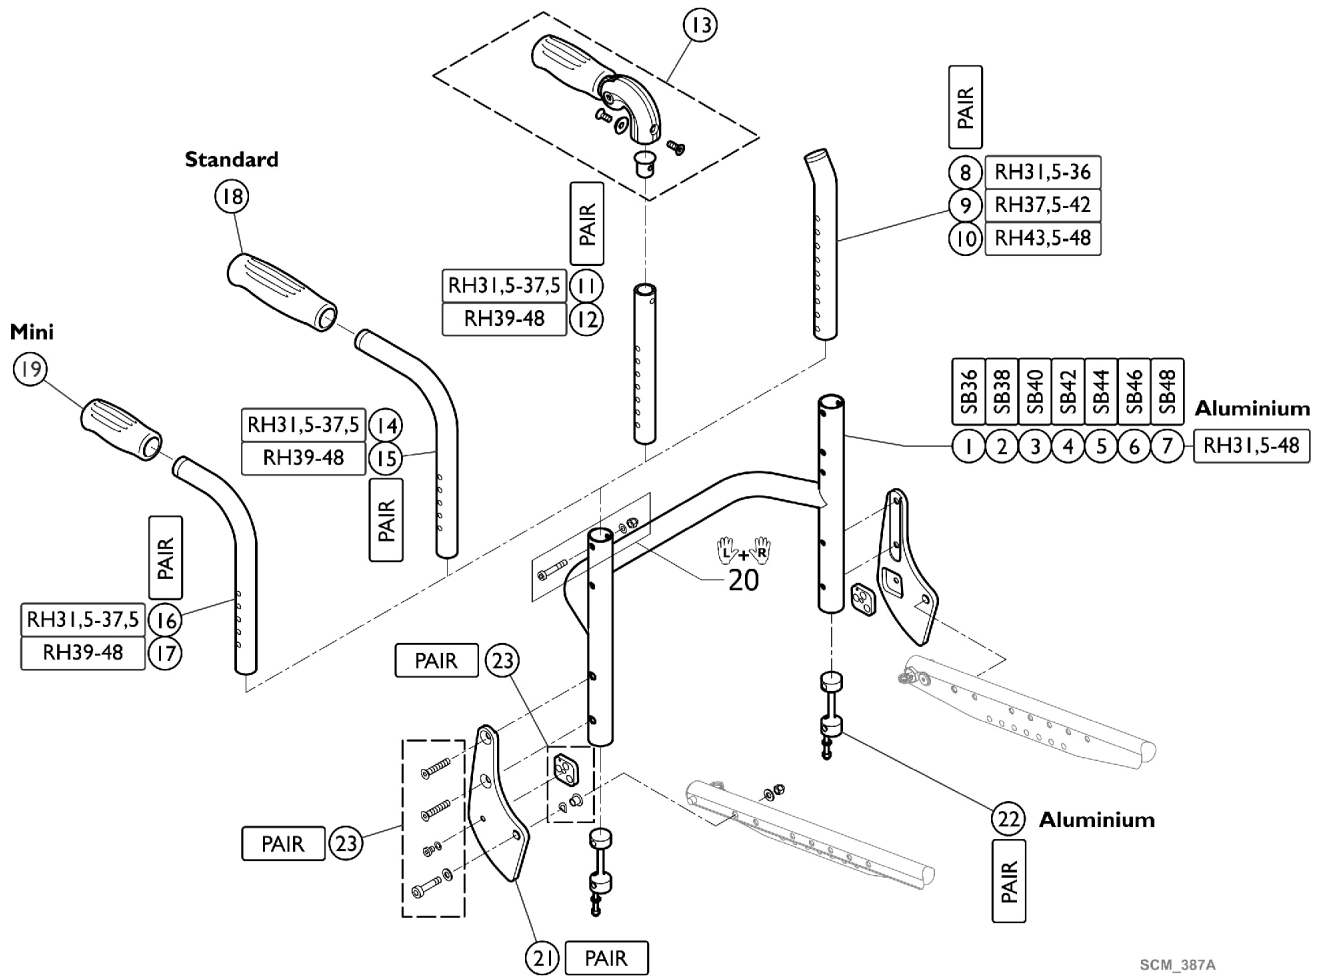

# Backrest - Straight Bar

## Backrest - Straight Bar

Item Number	Note	Part Number	Description	Quantity Per	
				Package	Assembly
1		1582699	Straight Bar, Backrest Tube, Aluminum, SB36 Long	1	1
2		1582700	Straight Bar, Backrest Tube, Aluminum, SB38 Long	1	1
3		1582701	Straight Bar, Backrest Tube, Aluminum, SB40 Long	1	1
4		1582702	Straight Bar, Backrest Tube, Aluminum, SB42 Long	1	1
5		1582703	Straight Bar, Backrest Tube, Aluminum, SB44 Long	1	1
6		1582704	Straight Bar, Backrest Tube, Aluminum SB46 Long	1	1
7		1582732	Straight Bar, Backrest Tube, Aluminum, SB48 Long	1	1
8		1546913	Telescopic Back Tube, Standard - Short (Pair)	2	1
9		1546914	Telescopic Back Tube, Standard - Medium (Pair)	2	1
10		1546946	Telescopic Back Tube, Standard - Long (Pair)	2	1
11		1524956	Telescopic Tube Short, Foldable Push Handle (Pair)	2	1
12		1525121	Telescopic Tube Medium, Foldable Push Handle (Pair)	2	1
13		1507733	Foldable Push Handles (Pair)	2	1
14		1525122	Backrest Tube Standard, Short (Pair)	2	1
15		1525123	Backrest Tube Standard, Long (Pair)	2	1
16		1525124	Backrest Tube Mini, Short (Pair)	2	1
17		1525125	Backrest Tube Mini, Long (Pair)	2	1
18		1507734	Handle, Black (Pair)	2	1
19		1525126	Handle Black, Mini (Pair)	2	1
20		1546947	Kit, Hardware, Backrest Tube	1	1
21		1583957-0004	Backrest Joint Plate, Black Anodized (Pair)	2	1
22		1546948	Sleeves, Backrest Tube, Aluminum, Complete (Pair)	2	1
23		1583958	Kit, Hardware, Backrest Joint	1	1