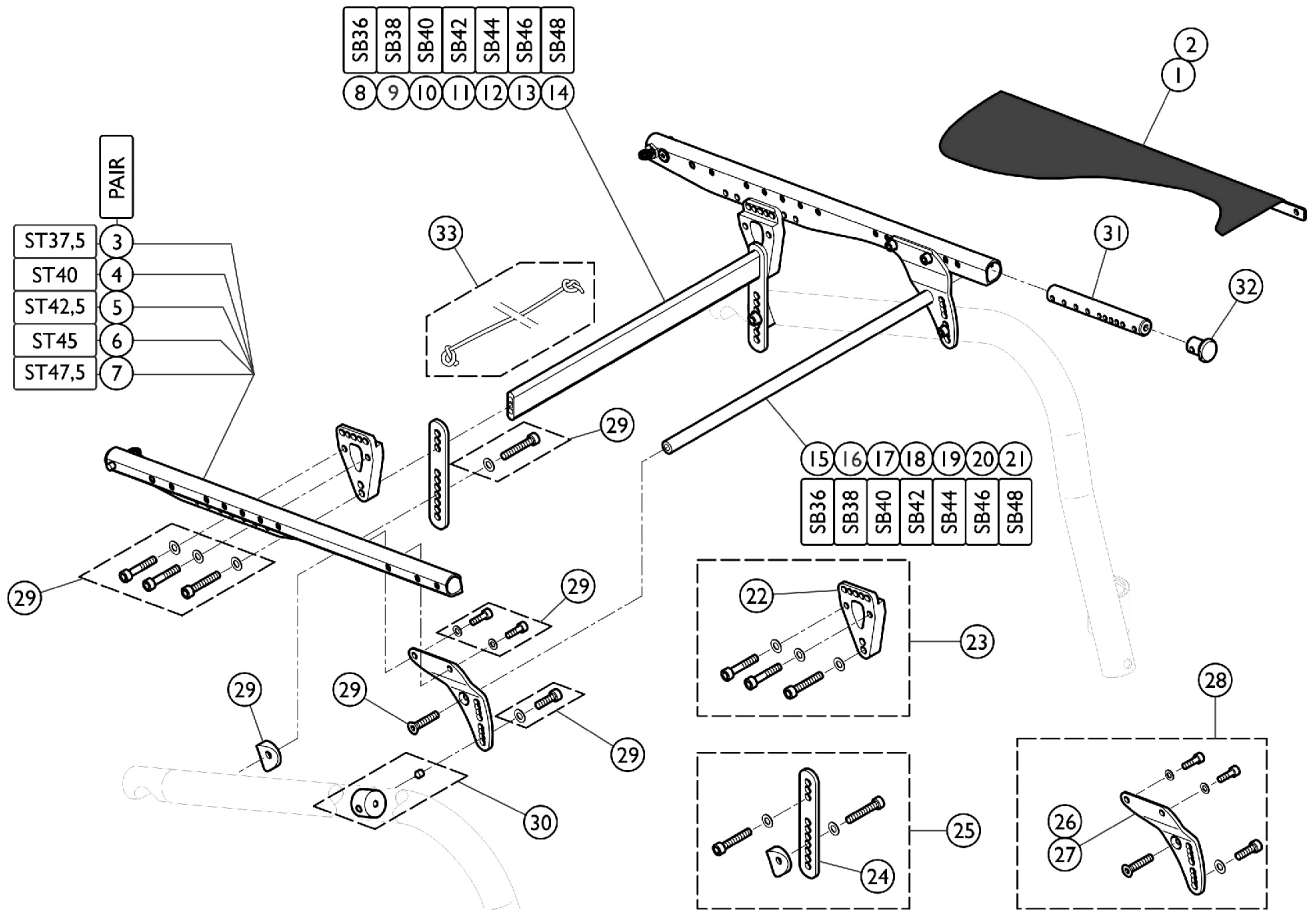

Seating - Seat Module

Seating - Seat Module

Item Number	Note	Part Number	Description	Quantity Per	
				Package	Assembly
1		SPS1584000	See Category "Seating - Standard Seat Cover"	1	1
2		SPS1584001	See Category "Seating - Adjustable Cover"	1	1
3-7		See Chart	Items #3 - 7. Seat Module	1	1
8		1583976	Seat Brace Horizontal Rear, 282mm	1	1
9		1583977	Seat Brace Horizontal Rear, 302mm	1	1
10		1583978	Seat Brace Horizontal Rear, 322mm	1	1
11		1583979	Seat Brace Horizontal Rear, 342mm	1	1
12		1583980	Seat Brace Horizontal Rear, 362mm	1	1
13		1583981	Seat Brace Horizontal Rear, 382mm	1	1
14		1583982	Seat Brace Horizontal Rear, 402mm	1	1
15		1583983	Seat Brace Horizontal, 289mm	1	1
16		1583984	Seat Brace Horizontal, 309mm	1	1
17		1583985	Seat Brace Horizontal, 329mm	1	1
18		1583986	Seat Brace Horizontal, 349mm	1	1
19		1583987	Seat Brace Horizontal, 369mm	1	1
20		1583988	Seat Brace Horizontal, 389mm	1	1
21		1583989	Seat Brace Horizontal, 409mm	1	1
22		1583990	Hinge Bracket Seat Frame, Rear	1	1
23		1583991	Hinge Bracket-Set Seat Frame, Rear (Pair)	2	1
24		1583992	Seat Brace Vertical	1	1
25		1583993	Seat Brace-Set Vertical (Pair)	2	1
26		1583994	Hinge Bracket Front Seat, Right	1	1
27		1583995	Hinge Bracket Front Seat, Left	1	1
28		1583996	Hinge Bracket-Set Front Seat Frame (Pair)	2	1
29		1583997	Kit, Hardware, Hinge Brackets	1	1
30		1583998	Threadet Sleeve (Pair)	2	1
31		1583999	Thread Insert Front Seat Frame (Pair)	2	1
32		1486539-0004	Seat Module Plug, Black Anodized (Pair)	2	1
33		1554427	Cord, Backrest, Foldable	1	1

Items #3 - 7. Seat Module

Item Number	Size	Pair Part No.
3	ST37,5	1583961
4	ST40	1583962
5	ST42,5	1583963
6	ST45	1583964
7	ST47,5	1583965