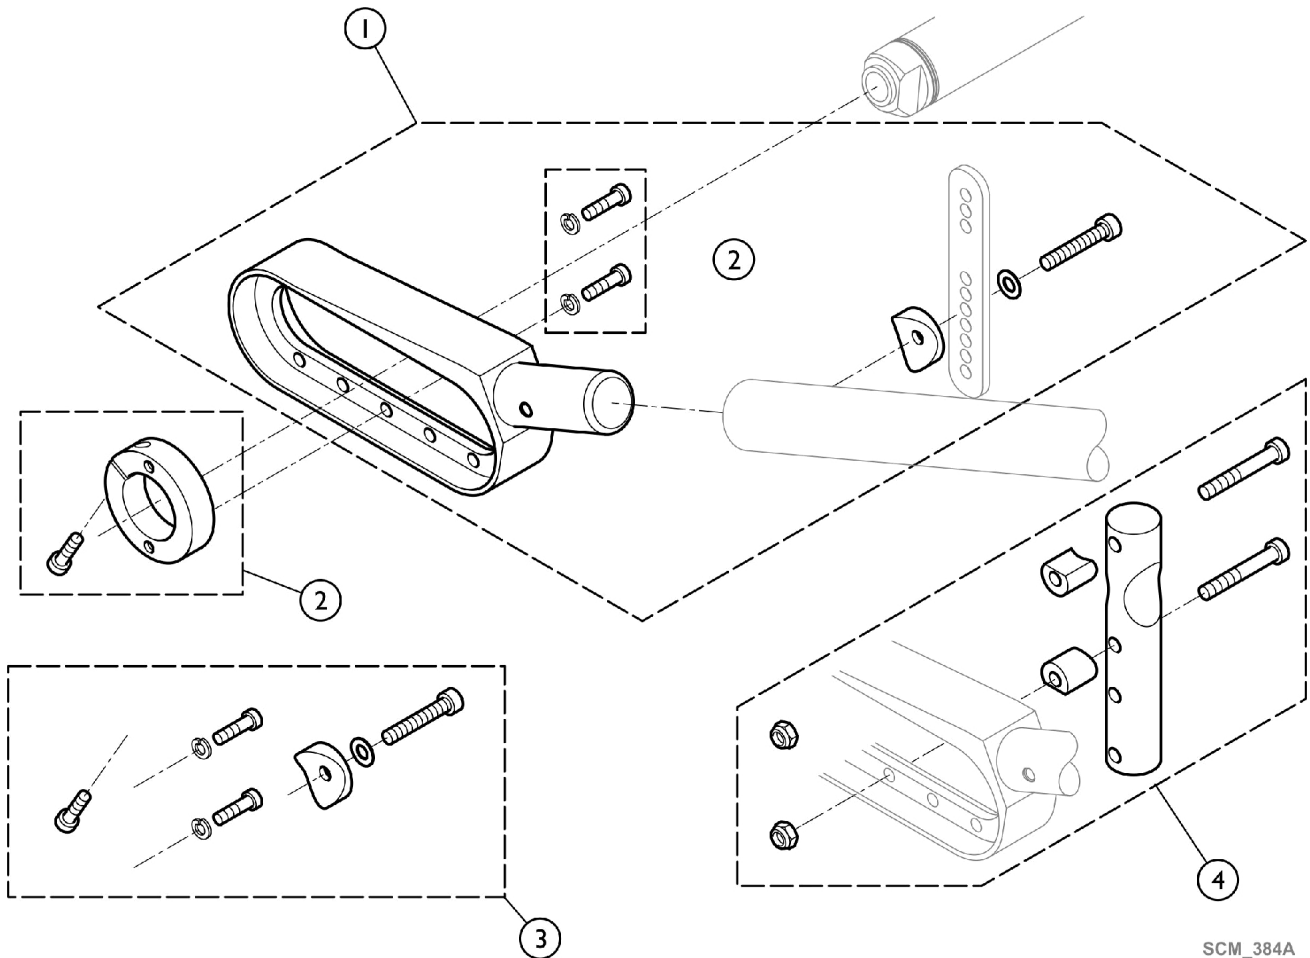

# Chassis - Standard Rear Wheel Extension

SCM\_384A

## Chassis - Standard Rear Wheel Extension

Item Number	Note	Part Number	Description	Quantity Per	
				Package	Assembly
1		1589112	Rear Wheel Extension, Standard, Black, Complete	1	2
2		1545857	Kit, Clamping Ring Ø50/30 w/ Screw	1	2
3		1545860	Kit, Rear Wheel Extension (Pair)	2	1
4		1545861	Kit, Adaptater Holder, Rear Wheel Extension, Standard	1	2