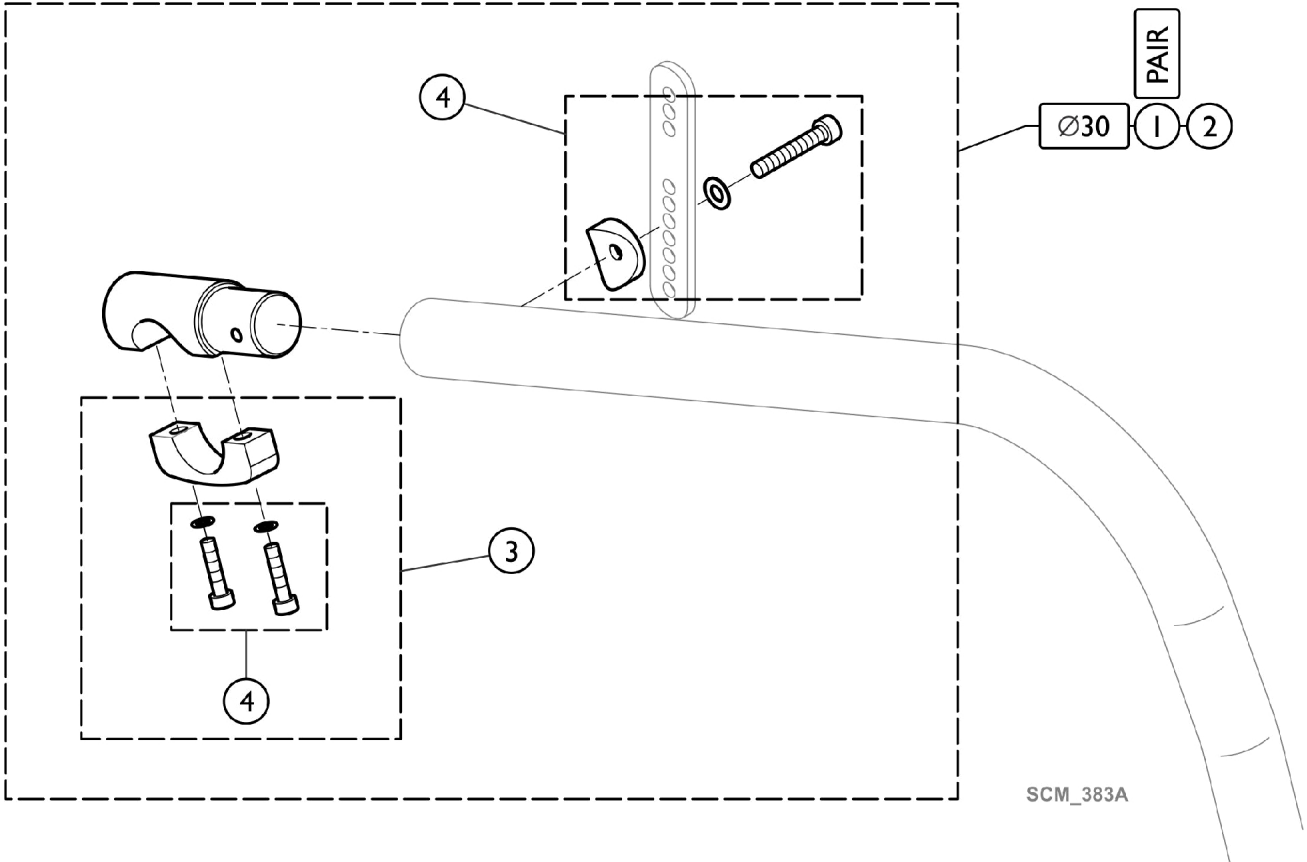

Chassis - Axle Holder

Chassis - Axle Holder

Item Number	Note	Part Number	Description	Quantity Per	
				Package	Assembly
1		1583953	Axle Holder, Complete (Ø30) (Pair)	2	1
2		1583954	Axle Holder, Complete (Ø30)	1	2
3		1583955	Axle Holder Latch (Ø30)	1	2
4		1583956	Kit, Hardware, Axle Holder (Pair)	2	1