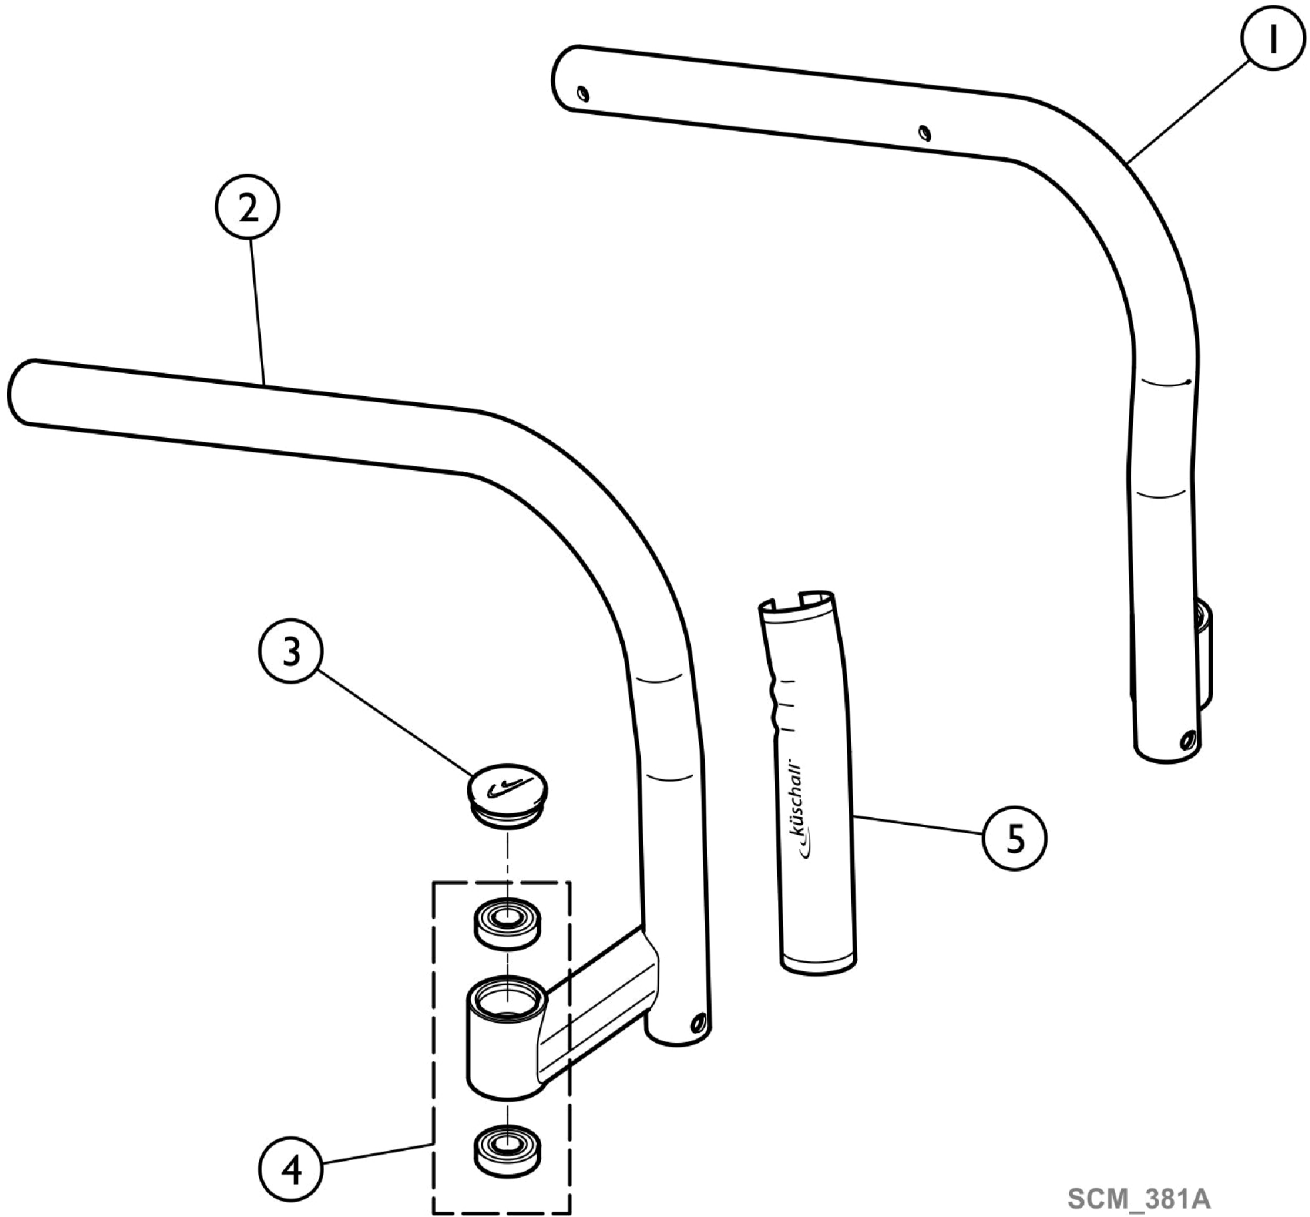

Frame - Adducted - 90 degree

SCM_381A

Frame - Adducted - 90 degree

Item Number	Note	Part Number	Description	Quantity Per	
				Package	Assembly
1-2		See Chart	Items #1-2. Frame - Adducted - 90 Degree	1	1
3		1487961-0004	Bearing Block Cap, Black Anodized (Pair)	2	1
4		1451718	Kit, Bearing	1	1
5		1529372	Front Frame Protectors (Pair)	2	1

Items #1-2. Frame - Adducted - 90 Degree

Color	Item #1 Left	Item #2 Right
Attract Blue	1583473-0453	1583474-0453
Attract Black	1583473-0454	1583474-0454
Attract Grey	1583473-0455	1583474-0455
Attract Red	1583473-0456	1583474-0456