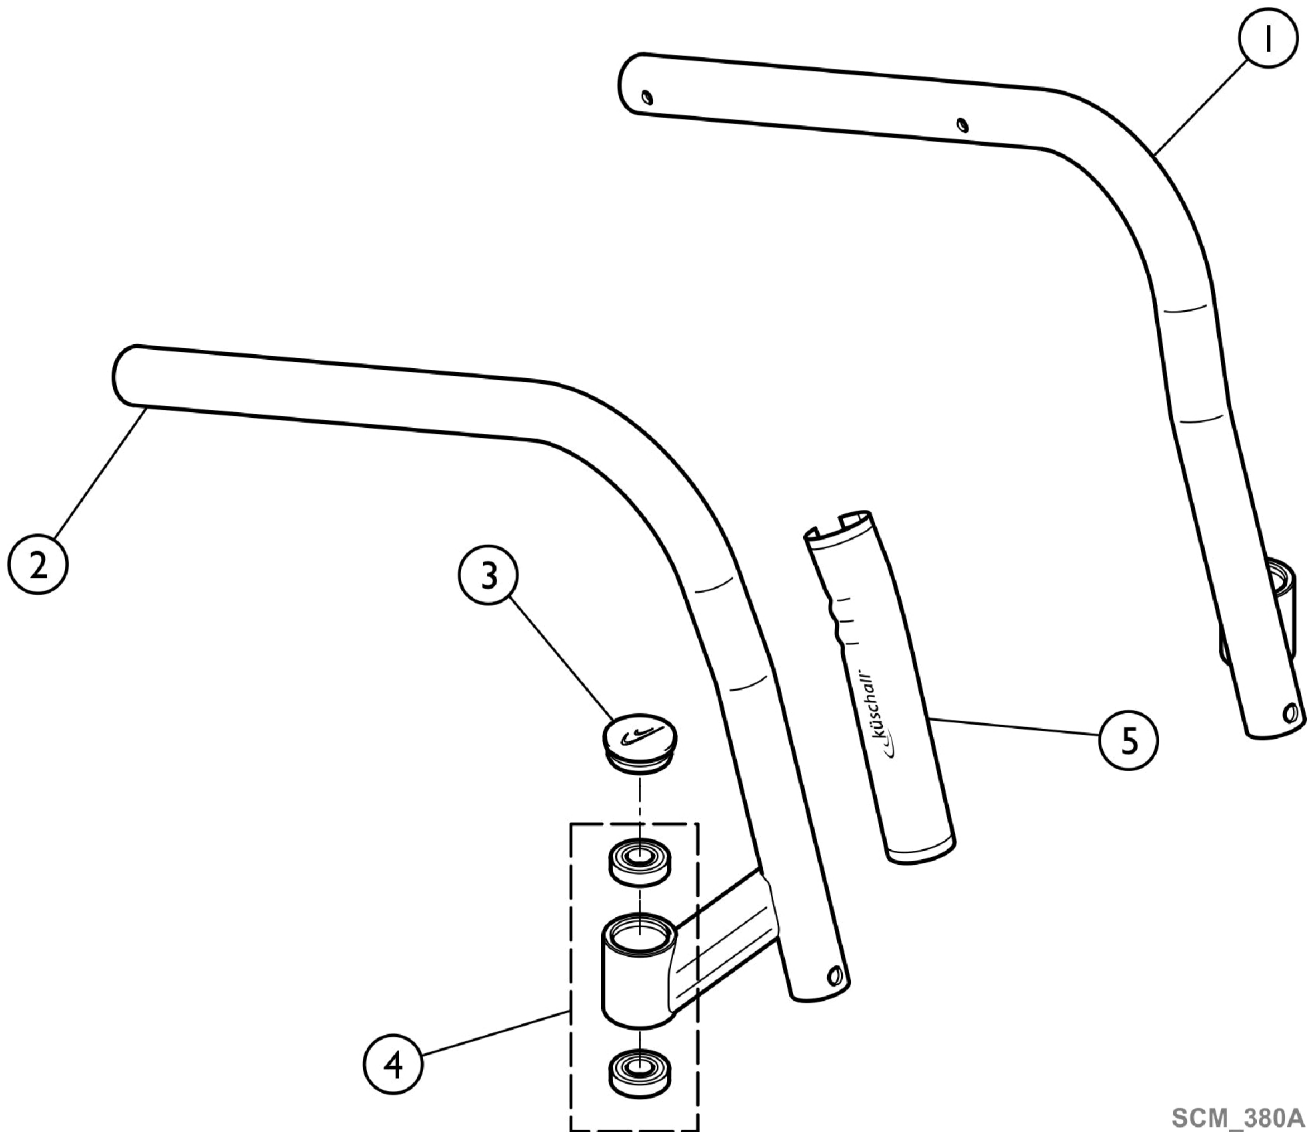

Frame - Adducted - 75 degree

SCM_380A

Frame - Adducted - 75 degree

Item Number	Note	Part Number	Description	Quantity Per	
				Package	Assembly
1-2		See Chart	Items #1-2. Frame - Adducted - 75 Degree	1	1
3		1487961-0004	Bearing Block Cap, Black Anodized (Pair)	2	1
4		1451718	Kit, Bearing	1	1
5		1529372	Front Frame Protectors (Pair)	2	1

Items #1-2. Frame - Adducted - 75 Degree

Color	Item #1 Left	Item #2 Right
Attract Blue	1583471-0453	1583472-0453
Attract Black	1583471-0454	1583472-0454
Attract Grey	1583471-0455	1583472-0455
Attract Red	1583471-0456	1583472-0456