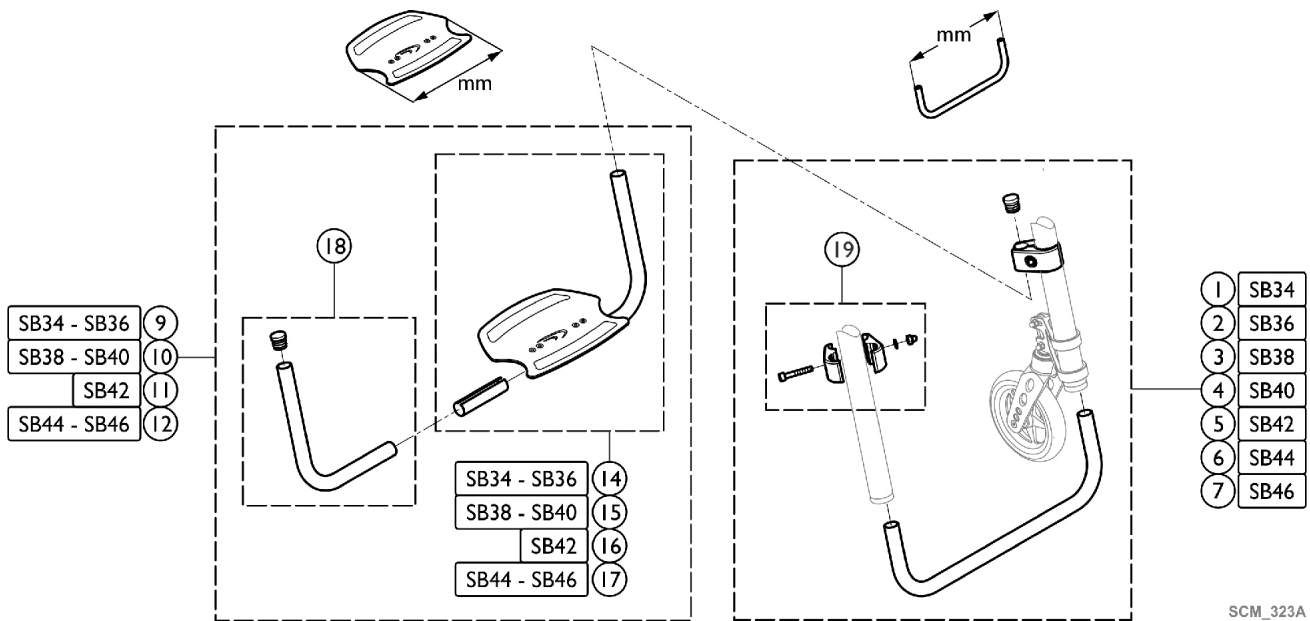

# Footrest - Adjustable Angle - Standard High Mounted

## ANGLE ADJUSTABLE - STANDARD - HIGHMOUNTED

## Footrest - Adjustable Angle - Standard High Mounted

Item Number	Note	Part Number	Description	Quantity Per	
				Package	Assembly
1		1561215	Tube Set, Footrest, High Position, 315mm	1	1
2		1561216	Tube Set, Footrest, High Position, 335mm	1	1
3		1561217	Tube Set, Footrest, High Position, 355mm	1	1
4		1561218	Tube Set, Footrest, High Position, 375mm	1	1
5		1561219	Tube Set, Footrest, High Position, 395mm	1	1
6		1561220	Tube Set, Footrest, High Position, 415mm	1	1
7		1561221	Tube Set, Footrest, High Position, 435mm	1	1
9		1561313	Footrest, Adjustable Angle 222mm Footrest, High Mount	1	1
10		1561314	Footrest, Adjustable Angle 250mm Footrest, High Mount	1	1
11		1561315	Footrest, Adjustable Angle 280mm Footrest, High Mount	1	1
12		1561316	Footrest, Adjustable Angle 308mm Footrest, High Mount	1	1
14		1561143	Footplate 222mm w/ Clamping Part	1	1
15		1561144	Footplate 250mm w/ Clamping Part	1	1
16		1561145	Footplate 280mm w/ Clamping Part	1	1
17		1561204	Footplate 308mm w/ Clamping Part	1	1
18		1561317	Telescopic kit, Footrest, Adjustable Angle mounted in high position	1	1
19		1544613	Kit, Clamping, Footrest, High Mounted (Pair)	2	1