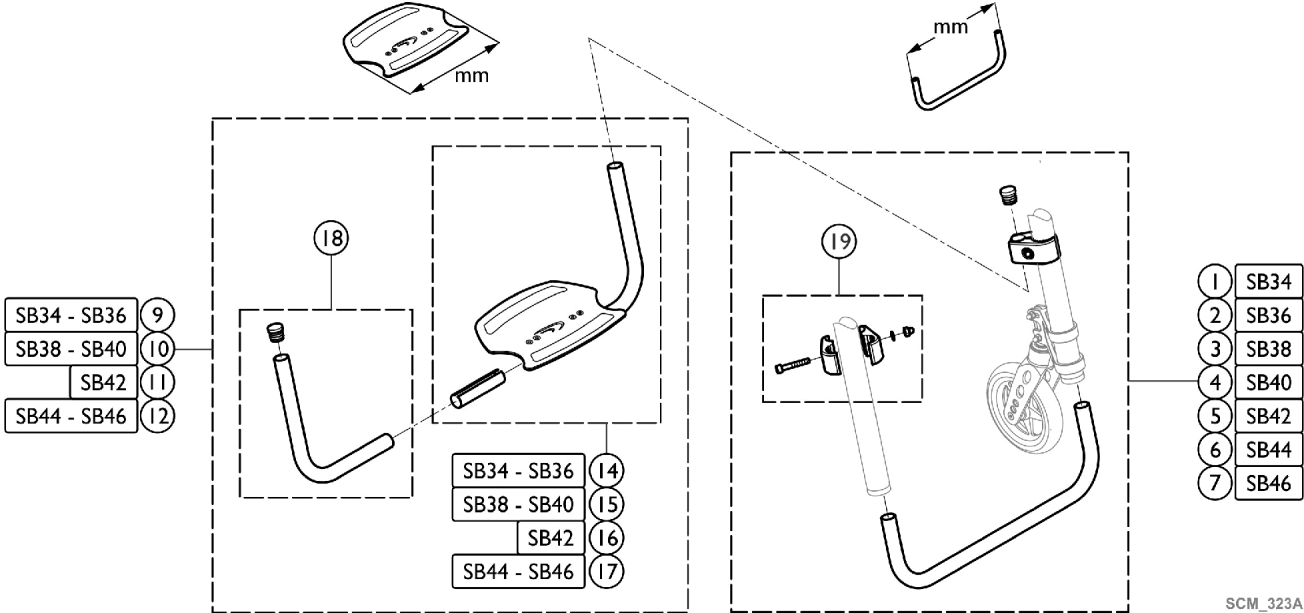

# Footrest - Adjustable Angle - Adducted High Mounted

ANGLE ADJUSTABLE - STANDARD - HIGHMOUNTED

## Footrest - Adjustable Angle - Adducted High Mounted

Item Number	Note	Part Number	Description	Quantity Per	
				Package	Assembly
1		1561215	Tube Set, Footrest, High Position, 315mm	1	1
2		1561216	Tube Set, Footrest, High Position, 335mm	1	1
3		1561217	Tube Set, Footrest, High Position, 355mm	1	1
4		1561218	Tube Set, Footrest, High Position, 375mm	1	1
5		1561219	Tube Set, Footrest, High Position, 395mm	1	1
6		1561220	Tube Set, Footrest, High Position, 415mm	1	1
7		1561221	Tube Set, Footrest, High Position, 435mm	1	1
9		1561313	Footrest, Adjustable Angle 222mm Footrest, High Mount	1	1
10		1561314	Footrest, Adjustable Angle 250mm Footrest, High Mount	1	1
11		1561315	Footrest, Adjustable Angle 280mm Footrest, High Mount	1	1
12		1561316	Footrest, Adjustable Angle 308mm Footrest, High Mount	1	1
14		1561143	Footplate 222mm w/ Clamping Part	1	1
15		1561144	Footplate 250mm w/ Clamping Part	1	1
16		1561145	Footplate 280mm w/ Clamping Part	1	1
17		1561204	Footplate 308mm w/ Clamping Part	1	1
18		1561317	Telescopic kit, Footrest, Adjustable Angle mounted in high position	1	1
19		1544613	Kit, Clamping, Footrest, High Mounted (Pair)	2	1