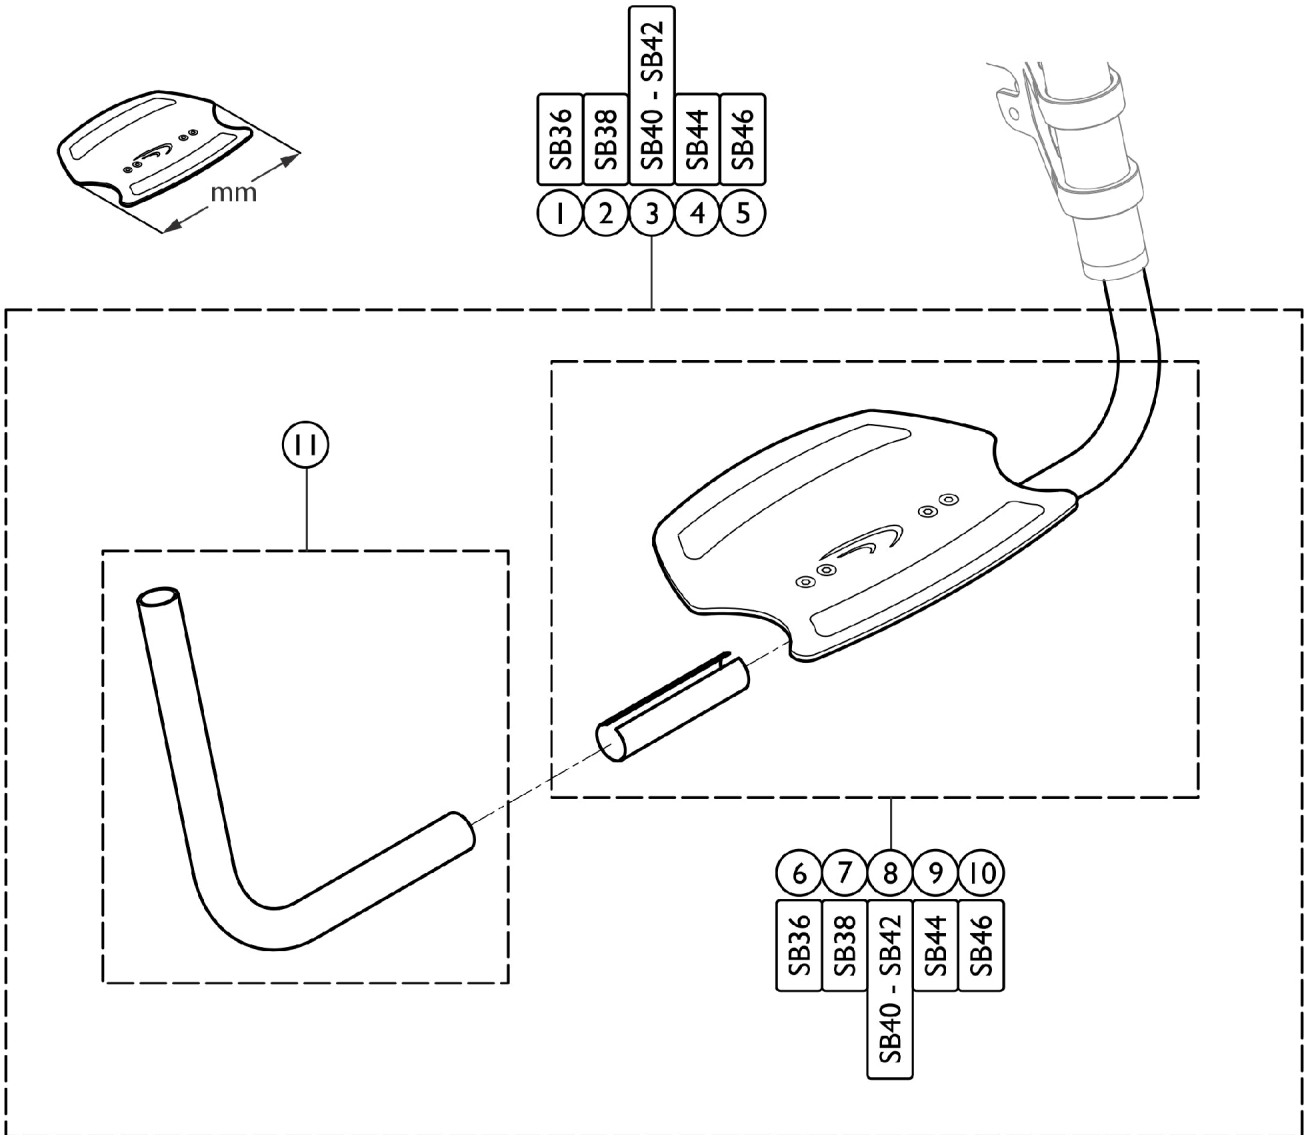

Footrest - Adjustable Angle - Adducted Frame

ADJUSTABLE ANGLE - ADDUCTED FRAMES

Footrest - Adjustable Angle - Adducted Frame

Item Number	Note	Part Number	Description	Quantity Per	
				Package	Assembly
1		1561205	Footrest, Adjustable Angle 193mm, Complete	1	1
2		1561206	Footrest, Adjustable Angle 222mm, Complete	1	1
3		1561207	Footrest, Adjustable Angle 250mm, Complete	1	1
4		1561208	Footrest, Adjustable Angle 280mm, Complete	1	1
5		1561209	Footrest, Adjustable Angle 308mm, Complete	1	1
6		1561142	Footplate 193mm w/ Clamping Part	1	1
7		1561143	Footplate 222mm w/ Clamping Part	1	1
8		1561144	Footplate 250mm w/ Clamping Part	1	1
9		1561145	Footplate 280mm w/ Clamping Part	1	1
10		1561204	Footplate 308mm w/ Clamping Part	1	1
11		1561210	Kit, Telescopic Footrest, Adjustable Angle (Pair)	2	1