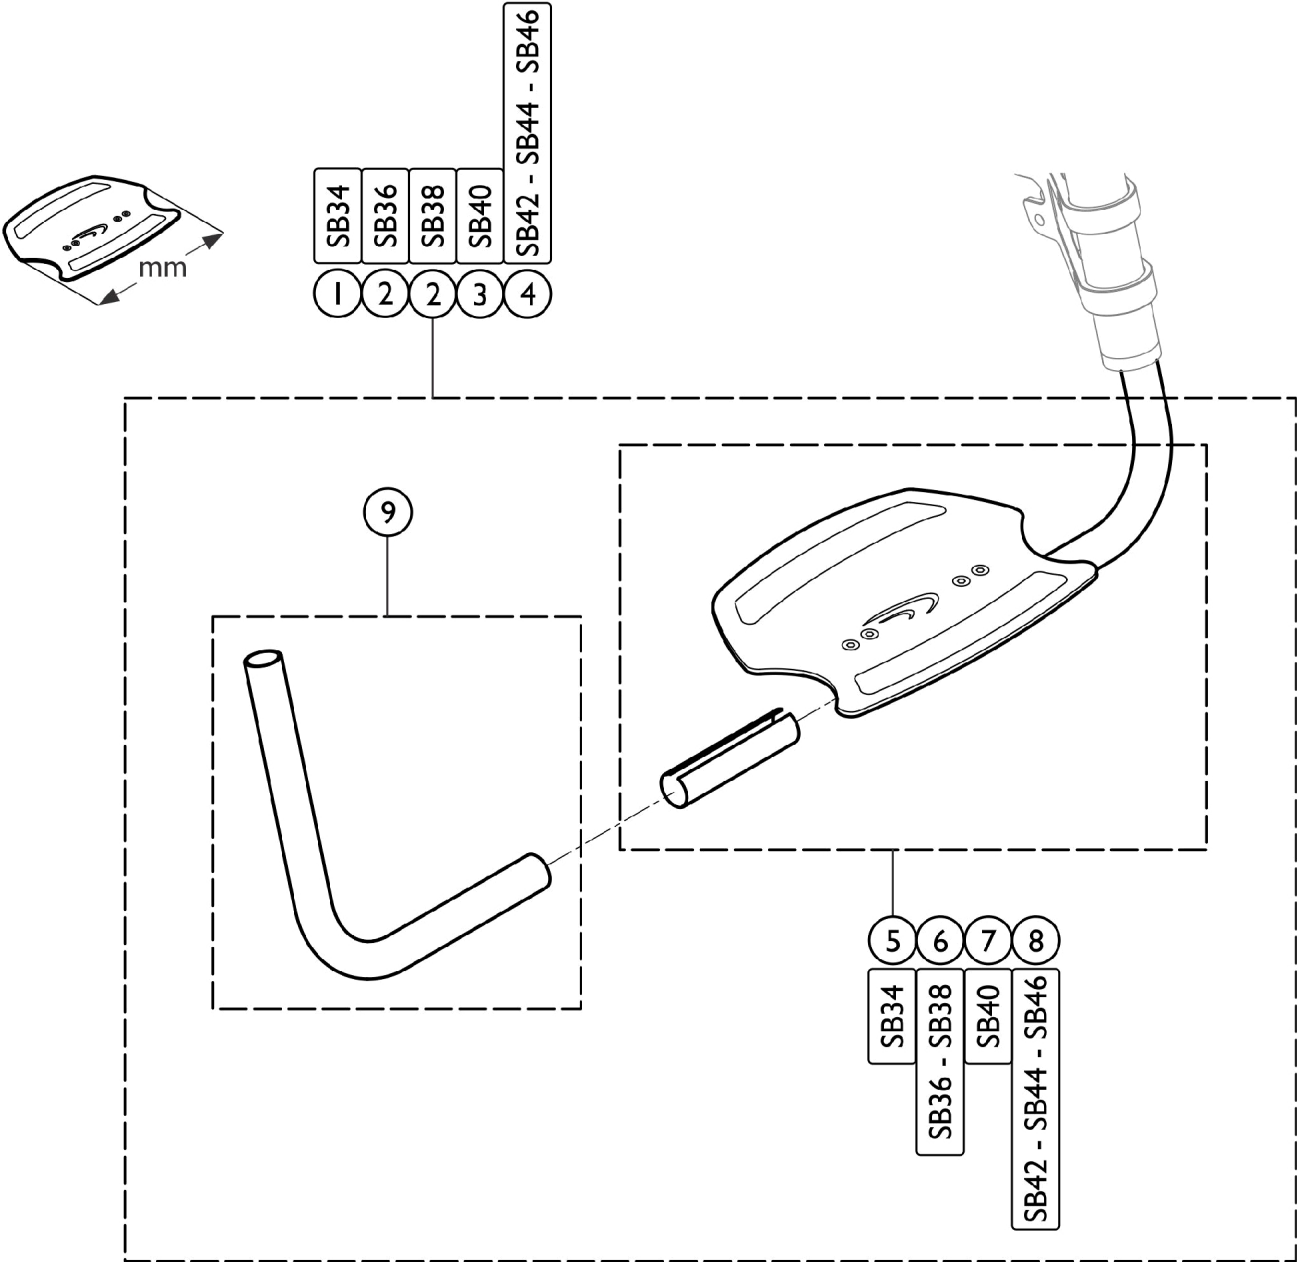

Footrest - Adjustable Angle - Standard Frame

ANGLE ADJUSTABLE - STANDARD FRAMES

Footrest - Adjustable Angle - Standard Frame

Item Number	Note	Part Number	Description	Quantity Per	
				Package	Assembly
1		1561206	Footrest, Adjustable Angle 222mm, Complete	1	1
2		1561207	Footrest, Adjustable Angle 250mm, Complete	1	1
3		1561208	Footrest, Adjustable Angle 280mm, Complete	1	1
4		1561209	Footrest, Adjustable Angle 308mm, Complete	1	1
5		1561143	Footplate 222mm w/ Clamping Part	1	1
6		1561144	Footplate 250mm w/ Clamping Part	1	1
7		1561145	Footplate 280mm w/ Clamping Part	1	1
8		1561204	Footplate 308mm w/ Clamping Part	1	1
9		1561210	Kit, Telescopic Footrest, Adjustable Angle (Pair)	2	1