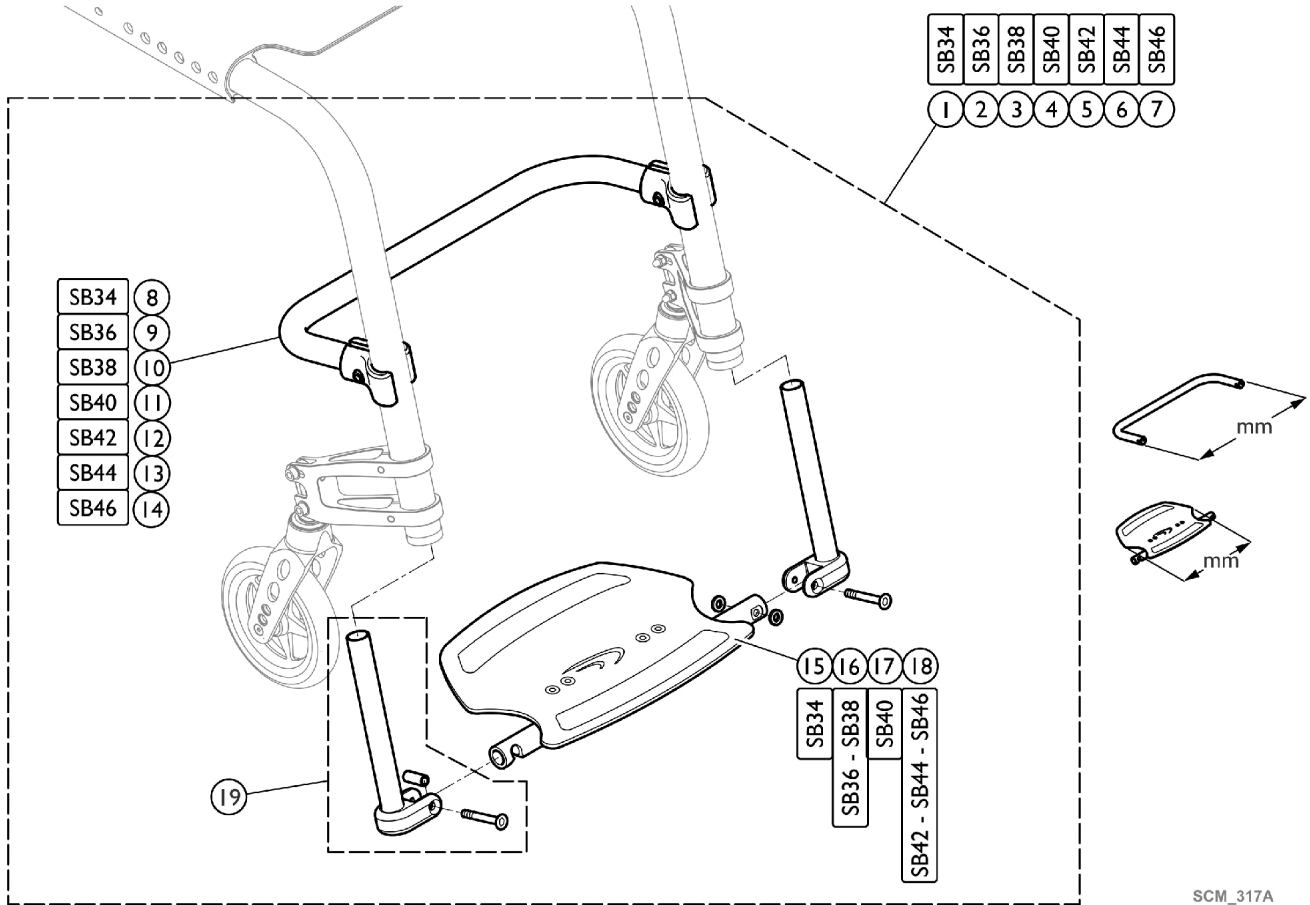

Footrest - Flip Up - Standard Frame

FLIP TO SIDE - STANDARD FRAMES

Footrest - Flip Up - Standard Frame

| Item Number | Note | Part Number | Description | Quantity Per | |
|-------------|------|-------------|--|--------------|----------|
| | | | | Package | Assembly |
| 1 | | 1561318 | Footrest, Flip-to-Side w/ Reinforcement Bar 316mm Complete | 1 | 1 |
| 2 | | 1561319 | Footrest, Flip-to-Side w/ Reinforcement Bar 336mm Complete | 1 | 1 |
| 3 | | 1561320 | Footrest, Flip-to-Side w/ Reinforcement Bar 356mm Complete | 1 | 1 |
| 4 | | 1561393 | Footrest, Flip-to-Side w/ Reinforcement Bar 376mm Complete | 1 | 1 |
| 5 | | 1561394 | Footrest, Flip-to-Side w/ Reinforcement Bar 396mm Complete | 1 | 1 |
| 6 | | 1561511 | Footrest, Flip-to-Side w/ Reinforcement Bar 416mm Complete | 1 | 1 |
| 7 | | 1561512 | Footrest, Flip-to-Side w/ Reinforcement Bar 436mm Complete | 1 | 1 |
| 8 | | 1561513 | Reinforcement Bar 316mm, Flip-to-Side Footrest | 1 | 1 |
| 9 | | 1561514 | Reinforcement Bar 336mm Flip-to-Side Footrest | 1 | 1 |
| 10 | | 1561515 | Reinforcement Bar 356mm Flip-to-Side Footrest | 1 | 1 |
| 11 | | 1561516 | Reinforcement Bar 376mm Flip-to-Side Footrest | 1 | 1 |
| 12 | | 1561517 | Reinforcement Bar 396mm Flip-to-Side Footrest | 1 | 1 |
| 13 | | 1561518 | Reinforcement Bar 416mm Flip-to-Side Footrest | 1 | 1 |
| 14 | | 1561519 | Reinforcement Bar 436mm Flip-to-Side Footrest | 1 | 1 |
| 15 | | 1561520 | Footplate 222mm Flip-to-Side Footrest | 1 | 1 |
| 16 | | 1561521 | Footplate 250mm Flip-to-Side Footrest | 1 | 1 |
| 17 | | 1561522 | Footplate 280mm Flip-to-Side Footrest | 1 | 1 |
| 18 | | 1561523 | Footplate 308mm Flip-to-Side Footrest | 1 | 1 |
| 19 | | 1561524 | Kit, Telescopic Flip-to-Side Footrest | 1 | 1 |