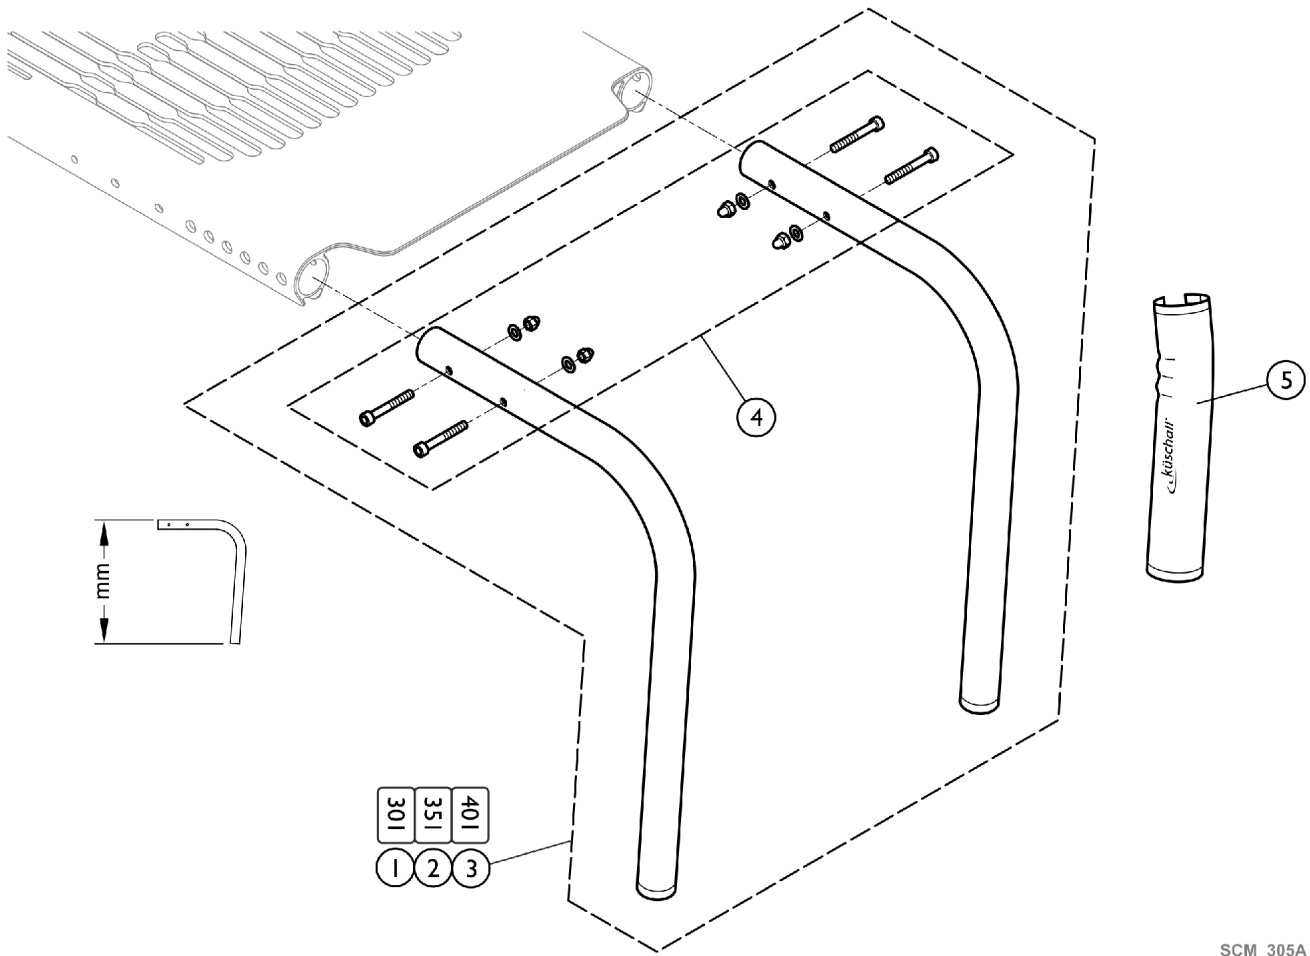

Frame - Standard - 90 degree

Frame - Standard - 90 degree

Item Number	Note	Part Number	Description	Quantity Per	
				Package	Assembly
1-3		See Chart	Frame - Standard - 90 Degree	2	1
4		1560215	Kit, Hardware, Seat Module Aluminum Frame	1	1
5		1529372	Front Frame Protectors (Pair)	2	1

Frame - Standard - 90 Degree

Color	Item #1 - Short (Pair)	Item #2 - Medium (Pair)	Item #3 - Long (Pair)
Mercury Blue	1560206-0184	1560207-0184	1560208-0184
Dynamite Orange	1560206-0185	1560207-0185	1560208-0185
Polished	1560206-0410	1560207-0410	1560208-0410
Matte Black	1560206-0411	1560207-0411	1560208-0411
Ivory White	1560206-0445	1560207-0445	1560208-0445
Flashy Yellow	1560206-0451	1560207-0451	1560208-0451
Royal Red	1560206-3524	1560207-3524	1560208-3524
Royal Blue	1560206-5969	1560207-5969	1560208-5969