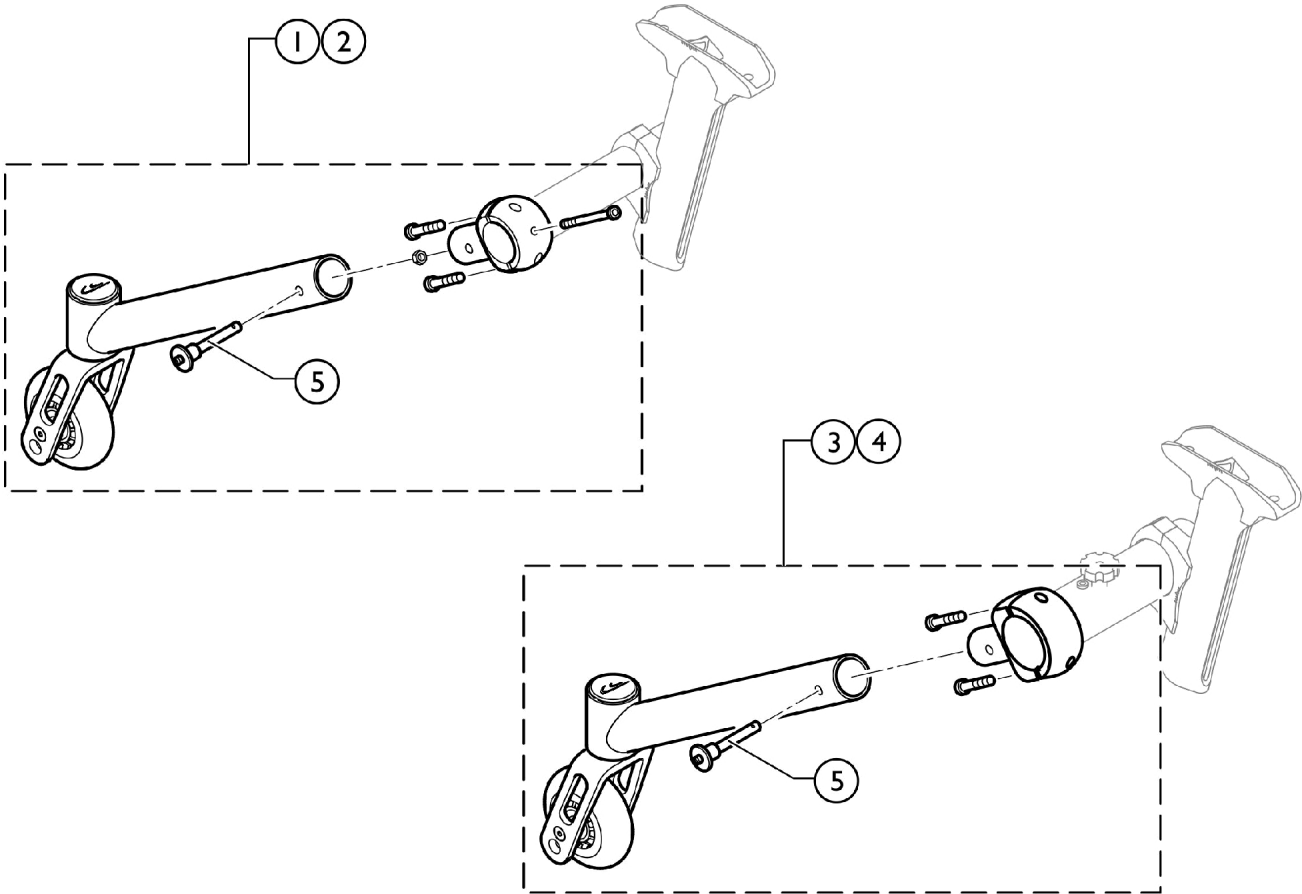

Options and Accessories - Active Anti-Tipper

SCM_342A

Options and Accessories - Active Anti-Tipper

Item Number	Note	Part Number	Description	Quantity Per	
				Package	Assembly
1		1517871	Active Anti-Tipper, Standard Axle Ø30, 20" and 22" Wheels	1	1
2	A	1517873	Active Anti-Tipper, Standard Axle Ø30, 24" and 25" Wheels	1	1
3		1517872	Active Anti-Tipper, Vario-Ax Ø40, 20" and 22" Wheels	1	1
4	A	1517874	Active Anti-Tipper, Vario-Ax Ø40, 24" and 25" Wheels	1	1
5		1517877	Quickpin Hardware	1	1

NOTE: A - Used for 24"-26" Wheels