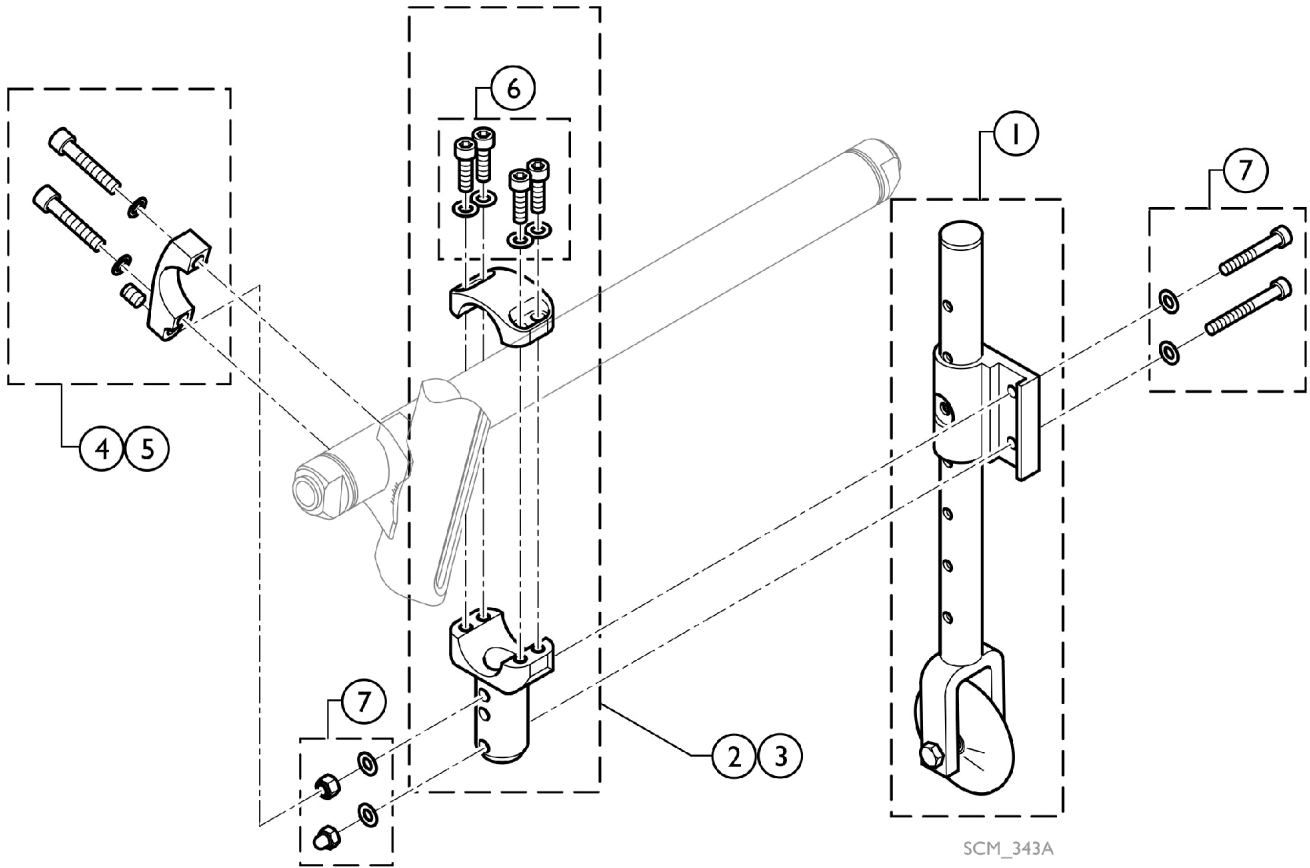

Options and Accessories - Transit Wheels

SCM_343A

Options and Accessories - Transit Wheels

Item Number	Note	Part Number	Description	Quantity Per	
				Package	Assembly
1		1451791	Transit Wheels (Pair)	2	1
2		1562617	Adaption Holder, Axle Ø30, Complete	1	1
3		1562618	Adaption Holder, Vario-Ax Ø40, Complete	1	1
4		SP1590081	Axle Holder w/ Stop, Adaptation, Ø30 (Pair)	2	1
5		SP1590089	Axle Holder w/ Stop, Adaptation, Ø40 (Pair)	2	1
6		1562620	Kit, Hardware, Adaption Holder (Pair)	2	1
7		1562622	Kit, Hardware, Adaptions (Pair)	2	1