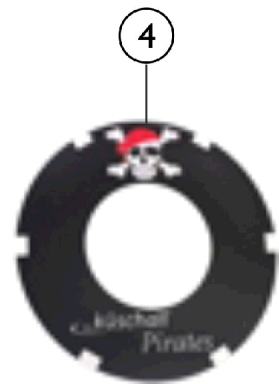

Rear Wheels - Spoke Guards

24"	
STAREC Wheel	
24"	
High Performance	
24"	
Spinerger	
24"	
Hub Brake Wheel	

24"	
STAREC Wheel	
24"	
High Performance	
24"	
Spinerger	
24"	
Hub Brake Wheel	

24"	
STAREC Wheel	
24"	
High Performance	
24"	
Spinerger	
24"	
Hub Brake Wheel	

24"	
STAREC Wheel	
24"	
High Performance	
24"	
Spinerger	
24"	
Hub Brake Wheel	

Rear Wheels - Spoke Guards

Item Number	Note	Part Number	Description	Quantity Per	
				Package	Assembly
1	A	1564456	Spoke Guard Kuschall, Black (24")	1	2
2	A	1564459	Spoke Guard, Carbon (24")	1	2
3	A	1564462	Spoke Guard, Switzerland (24")	1	2
4	A	1564463	Spoke Guard, Pirates (24")	1	2

NOTE: A - Used with Starec Wheels, High Performance, Spinerger and Hub Brake Wheels.