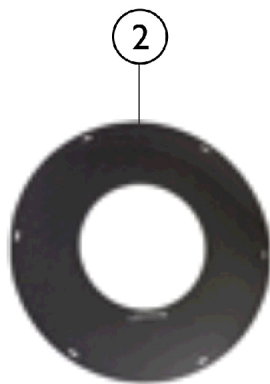

Rear Wheels - Spoke Guards

24"	
STAREC Wheel	
24"	
High Performance	
24"	
Spinerger	
24"	
Hub Brake Wheel	

24"	
STAREC Wheel	
24"	
High Performance	
24"	
Spinerger	
24"	
Hub Brake Wheel	

24"	
STAREC Wheel	
24"	
High Performance	
24"	
Spinerger	
24"	
Hub Brake Wheel	

24"	
STAREC Wheel	
24"	
High Performance	
24"	
Spinerger	
24"	
Hub Brake Wheel	

Rear Wheels - Spoke Guards

Item Number	Note	Part Number	Description	Quantity Per	
				Package	Assembly
1	A	1564456	Spoke Guard Kuschall, Black (24")	1	2
2	A	1564459	Spoke Guard, Carbon (24")	1	2
3	A	1564462	Spoke Guard, Switzerland (24")	1	2
4	A	1564463	Spoke Guard, Pirates (24")	1	2

NOTE: A - Used with Starec Wheels, High Performance, Spinerger and Hub Brake Wheels.