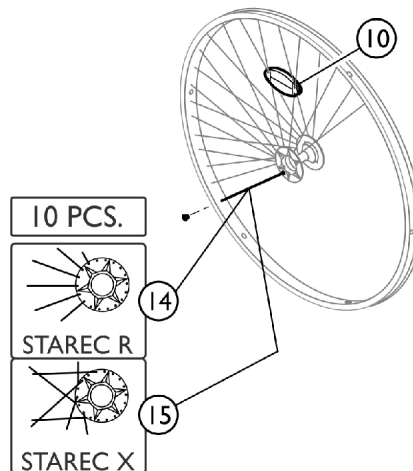

Rear Wheels - 24" Wheels

Rear Wheels - 24" Wheels

Item Number	Note	Part Number	Description	Quantity Per	
				Package	Assembly
1		See Chart	Item #1. Rear Wheel (24") No Handrim, No Tire (Starec X)	1	2
2		See Chart	Item #2. Rear Wheel (24") No Handrim w/ Marathon Evo (Starec X)	1	2
3		See Chart	Item #3. Rear Wheel (24"), w/ Handrim, w/ Marathon Evo (Starec X)	1	2
4		904.1160	Rear Wheel (24"), Starec Hub R, No Handrim, Treaded	1	2
5		SP1601745	Rear Wheel (24"), Starec Hub X, No Handrim, Rightrun Black/Grey Tire	1	2
6		904.1141	Rear Wheel (24"), Starec Hub X, No Handrim, Treaded	1	2
7		1562662	Rear Wheel (24"), Starec Hub R, Aluminum Black Handrim, Treaded	1	2
8		SP1601864	Rear Wheel (24"), Starec Hub X, Aluminum Handrim, Black, Rightrun Black/Grey	1	2
9		1562660	Rear Wheel (24"), Starec Hub X, Aluminum Handrim, Black, Treaded	1	2
10		1571073	Spoke Reflector (Pair)	2	1
11		1579084	Kit, Spoke 238mm Complete (10 Pcs.)	10	1
12		1579086	Kit, Spoke, Complete (253mm)	10	1

Item #1. Rear Wheel (24") No Handrim, No Tire (Starec X)

Hub Color	Part Number	Hub Color	Part Number
Chrome	1567104-0001	Clear	1567104-0407-NLA
Champagne	1567104-0182-NLA	Comet Red	1567104-0440
Techno-Anthracite	1567104-0400	Arctic Blue	1567104-0441
B - Blue	1567104-0404	N/A	N/A

Item #2. Rear Wheel (24") No Handrim w/ Marathon Evo (Starec X)

Hub Color	Part Number	Hub Color	Part Number
Chrome	1554399-0001	B - Blue	1554399-0404
Champagne	1554399-0182	Comet Red	1554399-0440
Clear	1554399-0407	Arctic Blue	1554399-0441
Techno-Anthracite	1554399-0400-NLA	N/A	N/A

Item #3. Rear Wheel (24"), w/ Handrim, w/ Marathon Evo (Starec X)

Rear Wheels - 24" Wheels

Item #3. Rear Wheel (24"), w/ Handrim, w/ Marathon Evo (Starec X)

Hub Color	Part Number	Hub Color	Part Number
Chrome	1554400-0001	B - Blue	1554400-0404
Champagne	1554400-0182	Comet Red	1554400-0440
Clear	1554400-0407	Arctic Blue	1554400-0441
Techno-Anthracite	1554400-0400	N/A	N/A