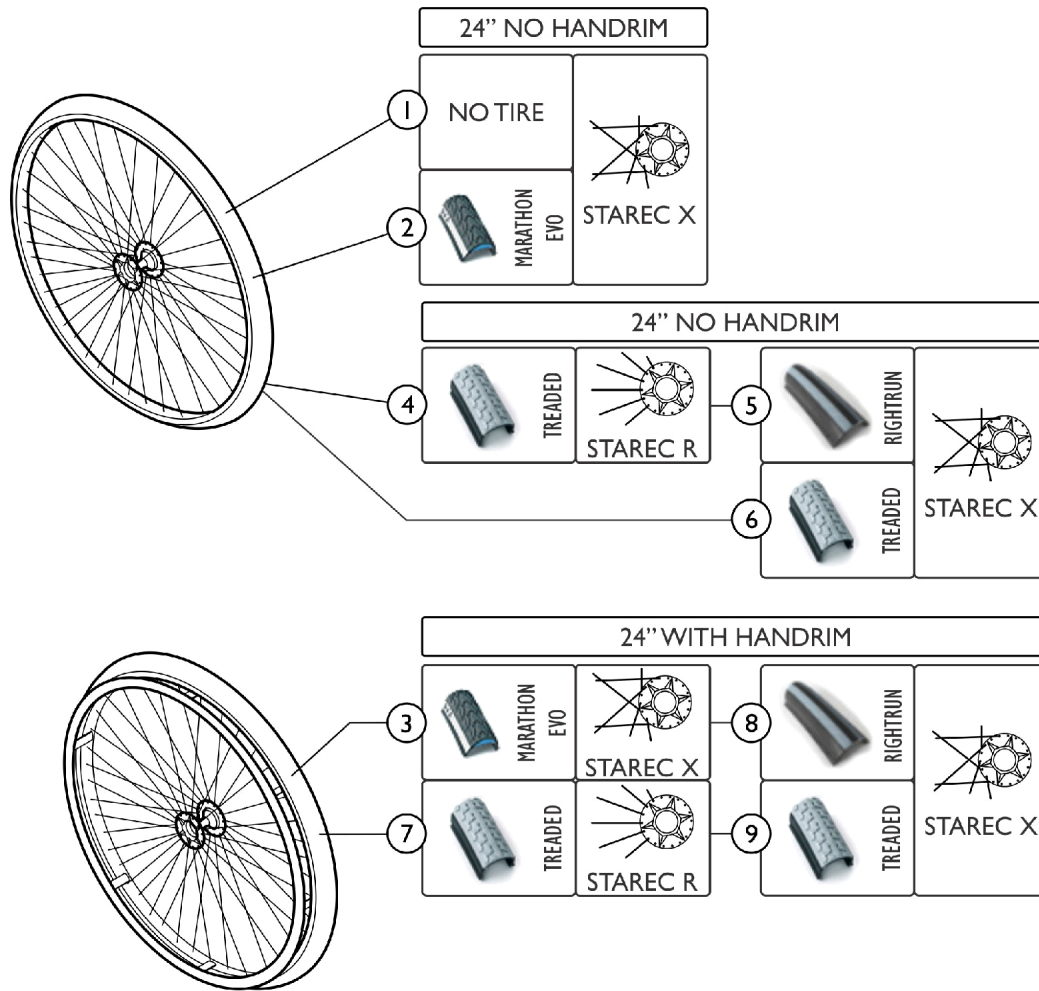

Rear Wheels - 24" Wheels

Rear Wheels - 24" Wheels

Item Number	Note	Part Number	Description	Quantity Per	
				Package	Assembly
1		See Chart	Item #1. Rear Wheel (24") No Handrim, No Tire (Starec X)	1	2
2		See Chart	Item #2. Rear Wheel (24") No Handrim w/ Marathon Evo (Starec X)	1	2
3		See Chart	Item #3. Rear Wheel (24"), w/ Handrim, w/ Marathon Evo (Starec X)	1	2
4		904.1160	Rear Wheel (24"), Starec Hub R, No Handrim, Treaded	1	2
5		SP1601745	Rear Wheel (24"), Starec Hub X, No Handrim, Rightrun Black/Grey Tire	1	2
6		904.1141	Rear Wheel (24"), Starec Hub X, No Handrim, Treaded	1	2
7		1562662	Rear Wheel (24"), Starec Hub R, Aluminum Black Handrim, Treaded	1	2
8		SP1601864	Rear Wheel (24"), Starec Hub X, Aluminum Handrim, Black, Rightrun Black/Grey	1	2
9		1562660	Rear Wheel (24"), Starec Hub X, Aluminum Handrim, Black, Treaded	1	2
10		1571073	Spoke Reflector (Pair)	2	1
11		1579084	Kit, Spoke 238mm Complete (10 Pcs.)	10	1
12		1579086	Kit, Spoke, Complete (253mm)	10	1

Item #1. Rear Wheel (24") No Handrim, No Tire (Starec X)

Hub Color	Part Number	Hub Color	Part Number
Chrome	1567104-0001	Clear	1567104-0407-NLA
Champagne	1567104-0182-NLA	Comet Red	1567104-0440
Techno-Anthracite	1567104-0400	Arctic Blue	1567104-0441
B - Blue	1567104-0404	N/A	N/A

Item #2. Rear Wheel (24") No Handrim w/ Marathon Evo (Starec X)

Hub Color	Part Number	Hub Color	Part Number
Chrome	1554399-0001	B - Blue	1554399-0404
Champagne	1554399-0182	Comet Red	1554399-0440
Clear	1554399-0407	Arctic Blue	1554399-0441
Techno-Anthracite	1554399-0400-NLA	N/A	N/A

Item #3. Rear Wheel (24"), w/ Handrim, w/ Marathon Evo (Starec X)

Rear Wheels - 24" Wheels

Item #3. Rear Wheel (24"), w/ Handrim, w/ Marathon Evo (Starec X)

Hub Color	Part Number	Hub Color	Part Number
Chrome	1554400-0001	B - Blue	1554400-0404
Champagne	1554400-0182	Comet Red	1554400-0440
Clear	1554400-0407	Arctic Blue	1554400-0441
Techno-Anthracite	1554400-0400	N/A	N/A