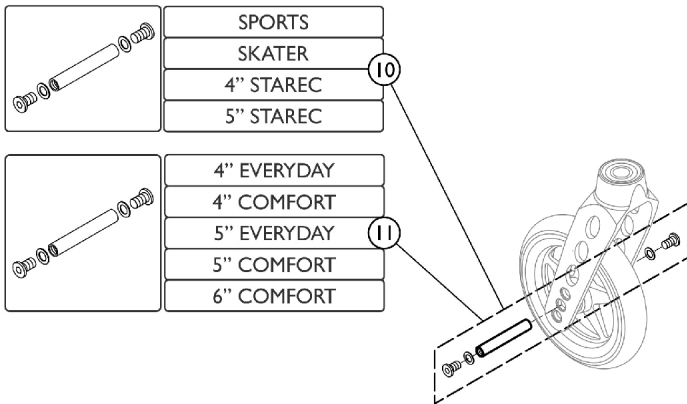

Front Wheels - Casters

Front Wheels - Casters

Item Number	Note	Part Number	Description	Quantity Per	
				Package	Assembly
1		1513180	3" Sports Wheel, Transparent	1	2
2		1513181	4" Skater Wheel, Transparent	1	2
3		SP1638032-NLA	NLA - 4" Caster, Black, Aluminum Rim, Frog Legs	1	2
3		SP1638083	4" Caster, Silver, Aluminum Rim, Frog Legs	1	2
4		SP1638084	5" Caster, Black, Aluminum Rim, Frog Legs	1	2
4		SP1638085	5" Caster, Silver, Aluminum Rim, Frog Legs	1	2
5		See Chart	Item #5. 4 in. Starec (Kuschall) Casters	1	2
6		See Chart	Item #6. 5 in. Starec (Kuschall) Casters	1	2
7		1562626-NLA	NLA - 4" Everyday Wheel, Three Spokes, Black	1	2
7		SP1638072	4" Comfort Wheel, Black	1	2
8		SP1638071	5" Everyday Wheel, 3 Spokes, Black (Pair)	2	1
8		SP1638073	5" Comfort Wheel, Black	1	2
9		SP1638074	6" Comfort Wheel, Black	1	2
10		1588188-NLA	NLA - Axle Set Complete 3" Sport / 4" and 5" Starec / 4" Skater Wheel	1	2
11		1570108	Axle Set w/out Spacer	1	2
12		1570104	Ball Bearing 608-2RS 8/22*7 (Pair)	2	1
13		1570105	Ball Bearing 6000-2RS (Pair)	2	2

Item #5. 4 in. Starec (Kuschall) Casters

Color	Part Number
Chrome	1513183-0001
Champagne	1513183-0182
Techno-Anthracite	1513183-0400
B - Blue	1513183-0404
Black Anodized	1513183-0004
Comet Red	1513183-0440
Arctic Blue	1513183-0441

Item #6. 5 in. Starec (Kuschall) Casters

Color	Part Number
Chrome	1513187-0001
Champagne	1513187-0182
Techno-Anthracite	1513187-0400
B - Blue	1513187-0404
Black Anodized	1513187-0004
Comet Red	1513187-0440
Arctic Blue	1513187-0441