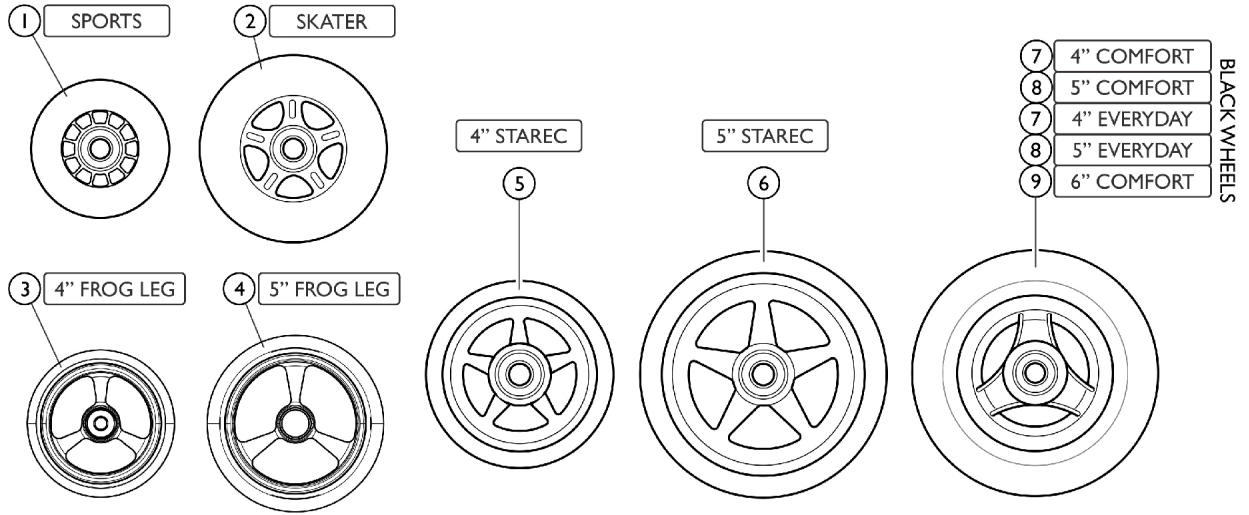

Front Wheels - Casters

Front Wheels - Casters

Item Number	Note	Part Number	Description	Quantity Per	
				Package	Assembly
1		1513180	3" Sports Wheel, Transparent	1	2
2		1513181	4" Skater Wheel, Transparent	1	2
3		SP1638032-NLA	NLA - 4" Caster, Black, Aluminum Rim, Frog Legs	1	2
3		SP1638083	4" Caster, Silver, Aluminum Rim, Frog Legs	1	2
4		SP1638084	5" Caster, Black, Aluminum Rim, Frog Legs	1	2
4		SP1638085	5" Caster, Silver, Aluminum Rim, Frog Legs	1	2
5		See Chart	Item #5. 4 in. Starec (Kuschall) Casters	1	2
6		See Chart	Item #6. 5 in. Starec (Kuschall) Casters	1	2
7		1562626-NLA	NLA - 4" Everyday Wheel, Three Spokes, Black	1	2
7		SP1638072	4" Comfort Wheel, Black	1	2
8		SP1638071	5" Everyday Wheel, 3 Spokes, Black (Pair)	2	1
8		SP1638073	5" Comfort Wheel, Black	1	2
9		SP1638074	6" Comfort Wheel, Black	1	2
10		1588188-NLA	NLA - Axle Set Complete 3" Sport / 4" and 5" Starec / 4" Skater Wheel	1	2
11		1570108	Axle Set w/out Spacer	1	2
12		1570104	Ball Bearing 608-2RS 8/22*7 (Pair)	2	1
13		1570105	Ball Bearing 6000-2RS (Pair)	2	2

Item #5. 4 in. Starec (Kuschall) Casters

Color	Part Number
Chrome	1513183-0001
Champagne	1513183-0182
Techno-Anthracite	1513183-0400
B - Blue	1513183-0404
Black Anodized	1513183-0004
Comet Red	1513183-0440
Arctic Blue	1513183-0441

Item #6. 5 in. Starec (Kuschall) Casters

Color	Part Number
Chrome	1513187-0001
Champagne	1513187-0182
Techno-Anthracite	1513187-0400
B - Blue	1513187-0404
Black Anodized	1513187-0004
Comet Red	1513187-0440
Arctic Blue	1513187-0441