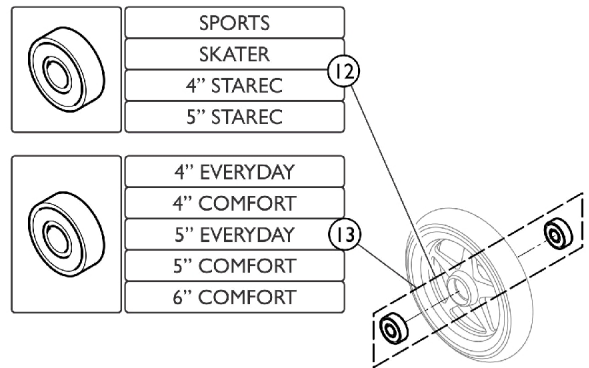

Front Wheels - Casters

Front Wheels - Casters

Item Number	Note	Part Number	Description	Quantity Per	
				Package	Assembly
1		1513180	3" Sports Wheel, Transparent	1	2
2		1513181	4" Skater Wheel, Transparent	1	2
3		SP1638032-NLA	NLA - 4" Caster, Black, Aluminum Rim, Frog Legs	1	2
3		SP1638083	4" Caster, Silver, Aluminum Rim, Frog Legs	1	2
4		SP1638084	5" Caster, Black, Aluminum Rim, Frog Legs	1	2
4		SP1638085	5" Caster, Silver, Aluminum Rim, Frog Legs	1	2
5		See Chart	Item #5. 4 in. Starec (Kuschall) Casters	1	2
6		See Chart	Item #6. 5 in. Starec (Kuschall) Casters	1	2
7		1562626-NLA	NLA - 4" Everyday Wheel, Three Spokes, Black	1	2
7		SP1638072	4" Comfort Wheel, Black	1	2
8		SP1638071	5" Everyday Wheel, 3 Spokes, Black (Pair)	2	1
8		SP1638073	5" Comfort Wheel, Black	1	2
9		SP1638074	6" Comfort Wheel, Black	1	2
10		1588188-NLA	NLA - Axle Set Complete 3" Sport / 4" and 5" Starec / 4" Skater Wheel	1	2
11		1570108	Axle Set w/out Spacer	1	2
12		1570104	Ball Bearing 608-2RS 8/22*7 (Pair)	2	1
13		1570105	Ball Bearing 6000-2RS (Pair)	2	2

Item #5. 4 in. Starec (Kuschall) Casters

Color	Part Number
Chrome	1513183-0001
Champagne	1513183-0182
Techno-Anthracite	1513183-0400
B - Blue	1513183-0404
Black Anodized	1513183-0004
Comet Red	1513183-0440
Arctic Blue	1513183-0441

Item #6. 5 in. Starec (Kuschall) Casters

Color	Part Number
Chrome	1513187-0001
Champagne	1513187-0182
Techno-Anthracite	1513187-0400
B - Blue	1513187-0404
Black Anodized	1513187-0004
Comet Red	1513187-0440
Arctic Blue	1513187-0441