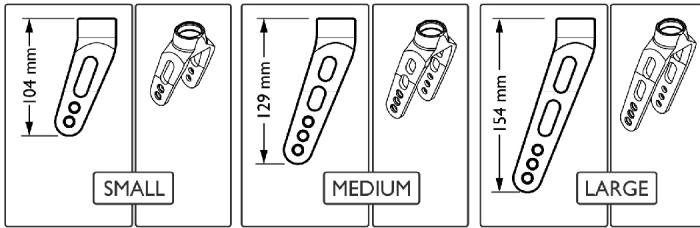

# Front Wheels - Fork - Carbon Frame

## Front Wheels - Fork - Carbon Frame

Item Number	Note	Part Number	Description	Quantity Per	
				Package	Assembly
1-3		See Chart	Items #1-3. Front Wheel Support	1	2
4		1562563	Item #4. Front Wheels - Fork Support - Carbon Frame	2	1
5		1562564	Item #5. Front Wheels - Fork Support - Carbon Frame	2	1
6-8		See Chart	Item #6-8. Forks	1	1
9		1510219	Kit, Bearing	1	2