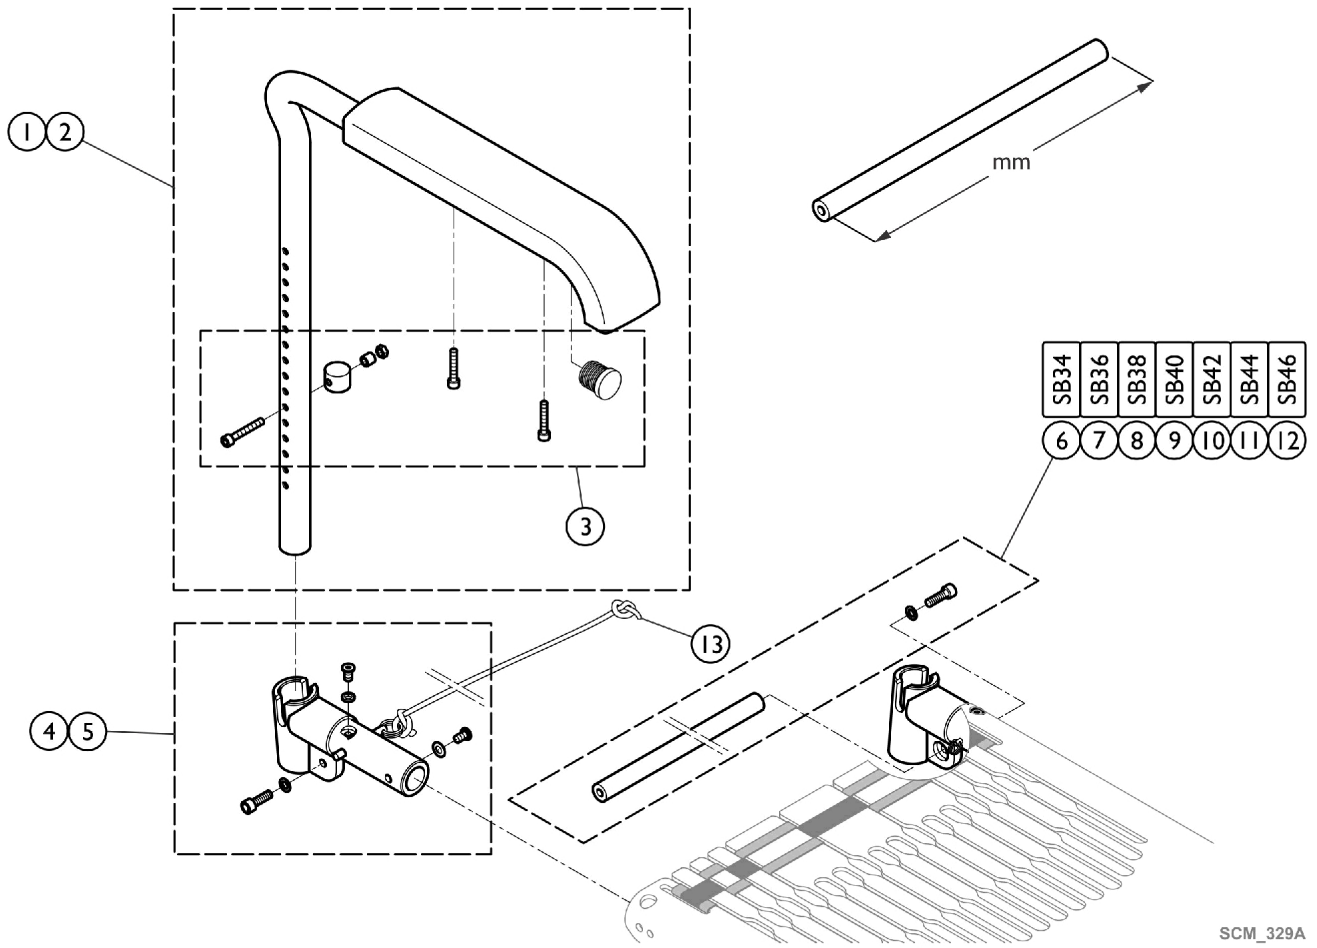

Siderests - Tubular Arm

Siderests - Tubular Arm

Item Number	Note	Part Number	Description	Quantity Per	
				Package	Assembly
1		913.1012	Armrest w/ Standard Cushion, Right	1	1
2		913.1013	Armrest, w/ Standard Cushion, Left	1	1
3		1547610	BoltSet Armrest	1	1
4		1562556	Armrest adapter Right w/ Hardware and Cord	1	1
5		1562557	Armrest adapter Left w/ Hardware and Cord	1	1
6		1562509	Connection Tube 296mm	1	1
7		1562510	Connection Tube 316mm	1	1
8		1562511	Connection Tube 336mm	1	1
9		1562512	Connection Tube 356mm	1	1
10		1562513	Connection Tube 376mm	1	1
11		1562514	Connection Tube 396mm	1	1
12		1562553	Connection Tube 416mm	1	1
13		1554427	Cord, Backrest, Foldable	1	1