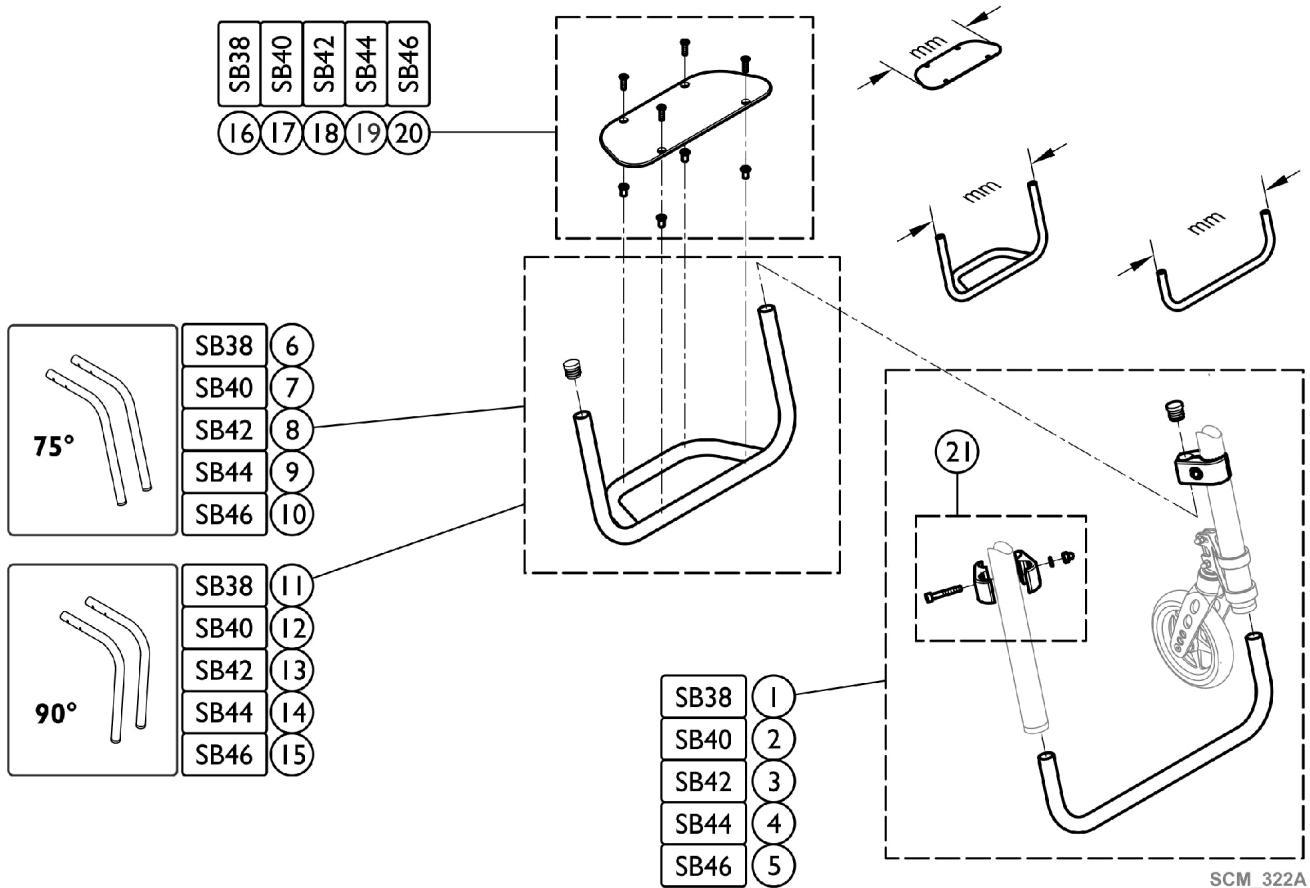

# Footrest - Adducted Frame - High Mounted

## ANGLE ADJUSTABLE - HIGHMOUNTED

## Footrest - Adducted Frame - High Mounted

Item Number	Note	Part Number	Description	Quantity Per	
				Package	Assembly
1		1561215	Footrest - Adducted Frame - High Mounted	1	1
2		1561216	Tube Set, Footrest, High Position, 335mm	1	1
3		1561217	Tube Set, Footrest, High Position, 355mm	1	1
4		1561218	Tube Set, Footrest, High Position, 375mm	1	1
5		1561219	Tube Set, Footrest, High Position, 395mm	1	1
6		1561224	Footrest, Aluminum 295mm, Frame 75° Footrest, High Mount	1	1
7		1561225	Footrest, Aluminum 315mm, Frame 75° Footrest, High Mount	1	1
8		1561292	Footrest, Aluminum 335mm, Frame 75° Footrest, High Mount	1	1
9		1561293	Footrest, Aluminum 355mm, Frame 75° Footrest, High Mount	1	1
10		1561294	Footrest, Aluminum 375mm, Frame 75° Footrest, High Mount	1	1
11		1561300	Footrest, Aluminum 295mm, Frame 90° Footrest, High Mount	1	1
12		1561301	Footrest, Aluminum 315mm, Frame 90° Footrest, High Mount	1	1
13		1561302	Footrest, Aluminum 335mm, Frame 90° Footrest, High Mount	1	1
14		1561303	Footrest, Aluminum 355mm, Frame 90° Footrest, High Mount	1	1
15		1561304	Footrest, Aluminum 375mm, Frame 90° Footrest, High Mount	1	1
16		1561129	Footplate 183mm	1	1
17		1561130	Footplate 203mm	1	1
18		1561131	Footplate 223mm	1	1
19		1561132	Footplate 243mm	1	1
20		1561133	Footplate 263mm	1	1
21		1544613	Kit, Clamping, Footrest, High Mounted (Pair)	2	1