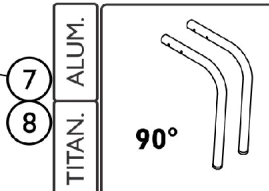

# Footrest - Standard Frame

## STANDARD FOOTREST

- |      |      |      |      |      |      |      |
|------|------|------|------|------|------|------|
| SB34 | SB36 | SB38 | SB40 | SB42 | SB44 | SB46 |
| 9    | 10   | 11   | 12   | 13   | 14   | 15   |

## Footrest - Standard Frame

Item Number	Note	Part Number	Description	Quantity Per	
				Package	Assembly
1-4		See Chart	Items #1-4. Footrest Assembly	1	1
5-8		See Chart	Items #5-8. Footrest Tube	1	1
9		1561130	Footplate 203mm	1	1
10		1561131	Footplate 223mm	1	1
11		1561132	Footplate 243mm	1	1
12		1561133	Footplate 263mm	1	1
13		1561134	Footplate 283mm	1	1
14		1561135	Footplate 303mm	1	1
15		1561136	Footplate 323mm	1	1