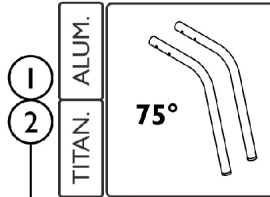

# Footrest - Standard Frame

## STANDARD FOOTREST

- |      |      |      |      |      |      |      |
|------|------|------|------|------|------|------|
| SB34 | SB36 | SB38 | SB40 | SB42 | SB44 | SB46 |
| 9    | 10   | 11   | 12   | 13   | 14   | 15   |

## Footrest - Standard Frame

Item Number	Note	Part Number	Description	Quantity Per	
				Package	Assembly
1-4		See Chart	Items #1-4. Footrest Assembly	1	1
5-8		See Chart	Items #5-8. Footrest Tube	1	1
9		1561130	Footplate 203mm	1	1
10		1561131	Footplate 223mm	1	1
11		1561132	Footplate 243mm	1	1
12		1561133	Footplate 263mm	1	1
13		1561134	Footplate 283mm	1	1
14		1561135	Footplate 303mm	1	1
15		1561136	Footplate 323mm	1	1