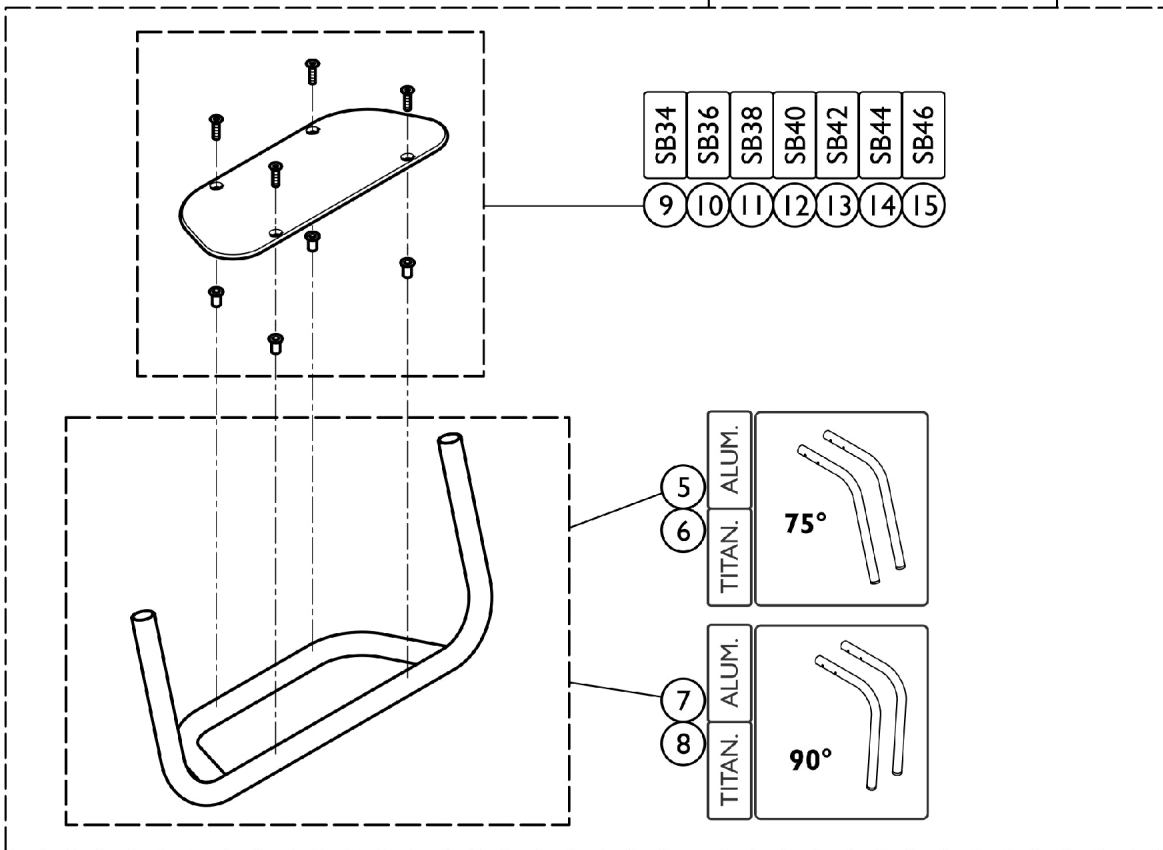

# Footrest - Standard Frame

## STANDARD FOOTREST

- |      |      |      |      |      |      |      |
|------|------|------|------|------|------|------|
| SB34 | SB36 | SB38 | SB40 | SB42 | SB44 | SB46 |
| 9    | 10   | 11   | 12   | 13   | 14   | 15   |

## Footrest - Standard Frame

Item Number	Note	Part Number	Description	Quantity Per	
				Package	Assembly
1-4		See Chart	Items #1-4. Footrest Assembly	1	1
5-8		See Chart	Items #5-8. Footrest Tube	1	1
9		1561130	Footplate 203mm	1	1
10		1561131	Footplate 223mm	1	1
11		1561132	Footplate 243mm	1	1
12		1561133	Footplate 263mm	1	1
13		1561134	Footplate 283mm	1	1
14		1561135	Footplate 303mm	1	1
15		1561136	Footplate 323mm	1	1

### Items #1-4. Footrest Assembly

	75 Degree	75 Degree	90 Degree	90 Degree
Option	Item #1 Aluminum	Item #2 Titanium	Item #3 Aluminum	Item #4 Titanium
SB34	1561090	1561110	1561100	1561120
SB36	1561091	1561111	1561101	1561121
SB38	1561092	1561112	1561102	1561122
SB40	1561093	1561113	1561103	1561123
SB42	1561094	1561114	1561104	1561124
SB44	1561095	1561115	1561105	1561125
SB46	1561096	1561116	1561106	1561126